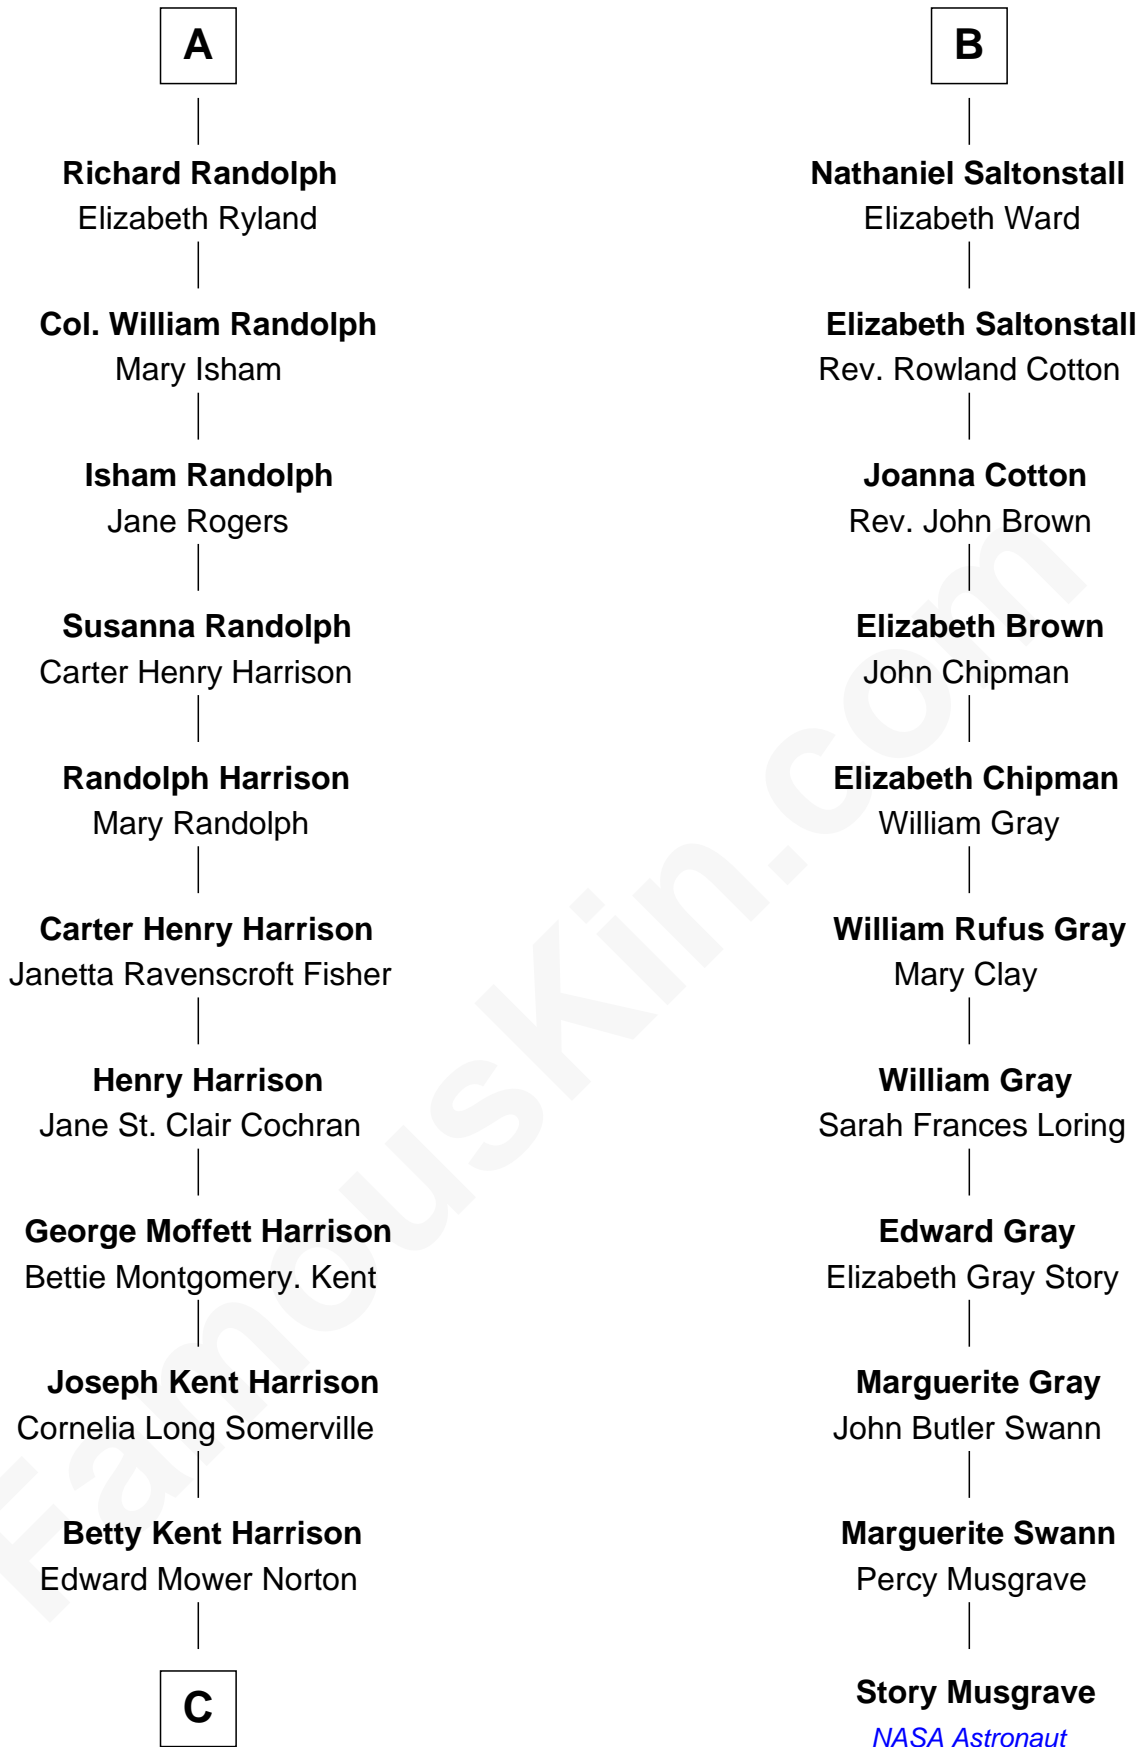

# FamousKin.com Relationship Chart of

**Edward Norton**

*Movie Actor*

17th cousin 1 time removed of

**Story Musgrave**

*NASA Astronaut*

**Sir Robert Howard**

Margaret Mowbray

**Anne Tanfield**

Clement Vincent

**Elizabeth Vincent**

Richard Lane

**Dorothy Lane**

William Randolph

**A**

**Sir John Howard**

Margaret Chedworth

**Katherine Howard**

Sir John Bourchier

**Jane Bourchier**

Edmund Knyvet

**John Knyvet**

Agnes Harcourt

**Abigail Knyvet**

Martin Sedley

**Muriel Sedley**

Brampton Gurdon

**Muriel Gurdon**

Richard Saltonstall

**B**

**C**

**Edward Mower Norton**