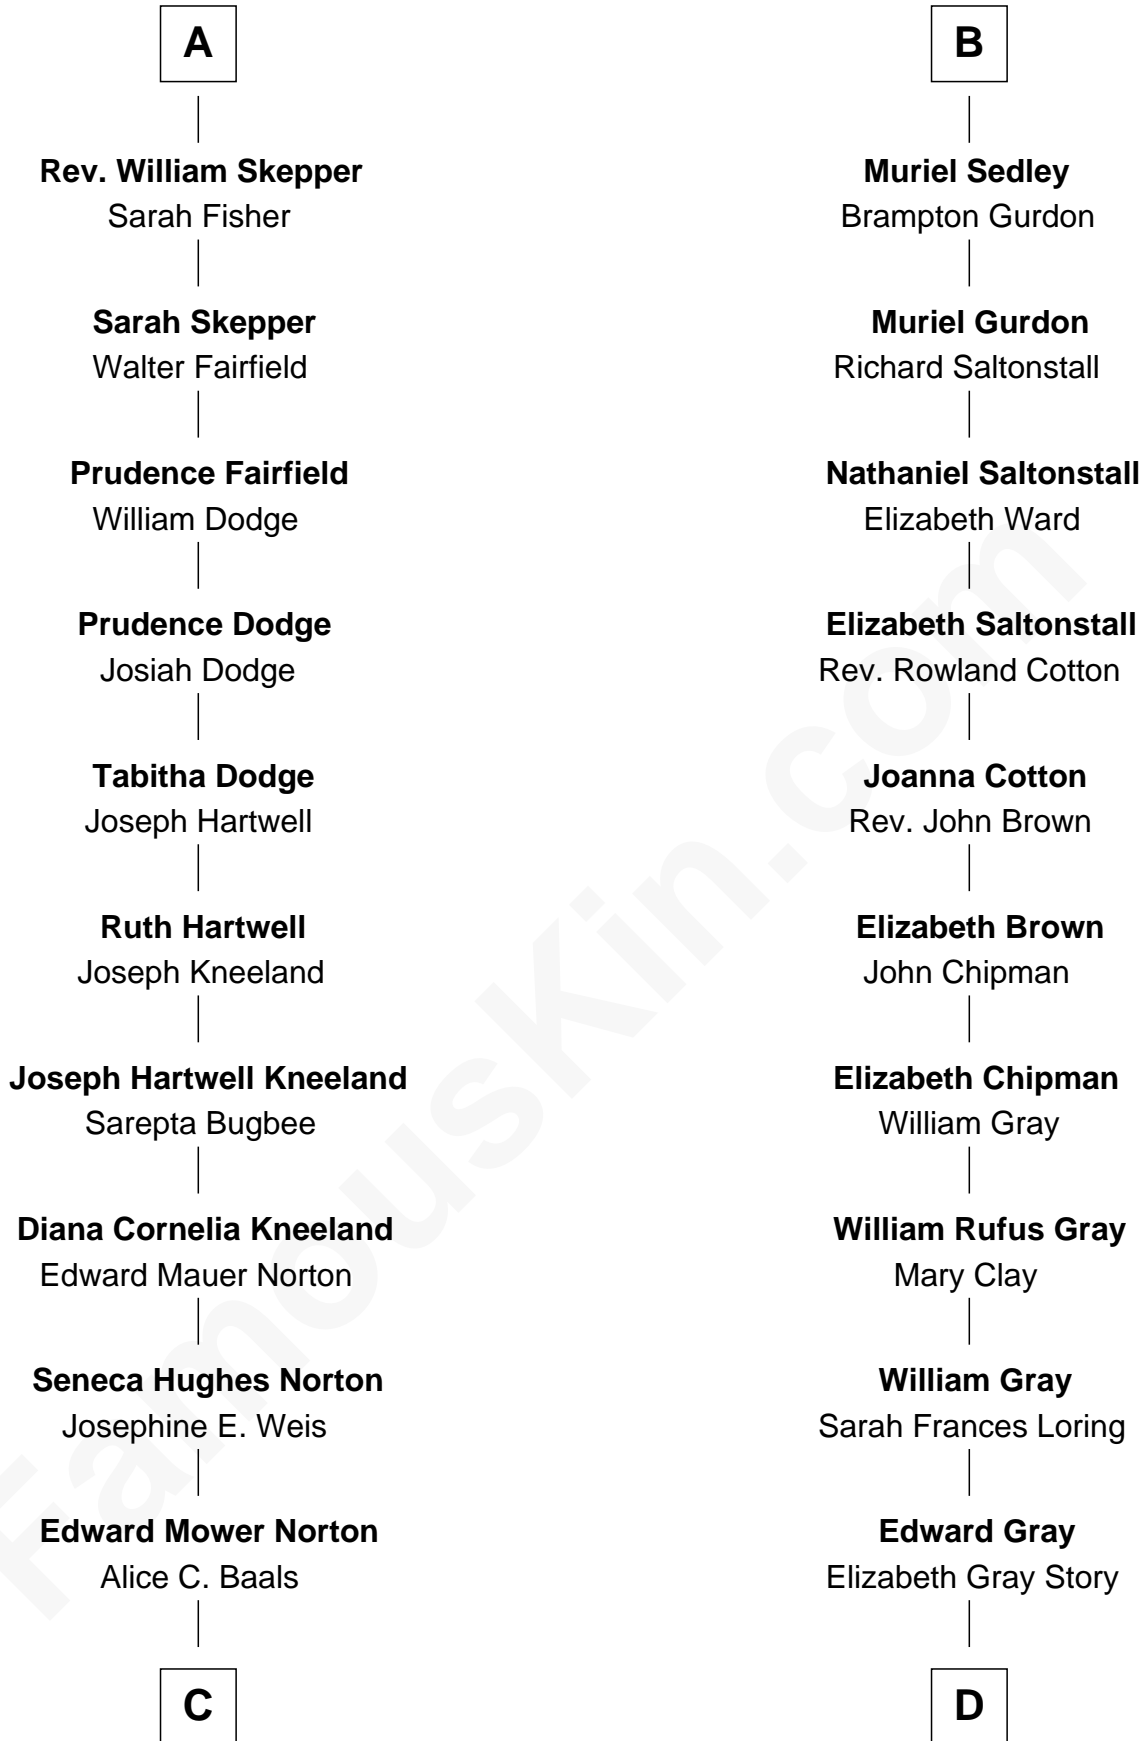

FamousKin.com Relationship Chart of

Edward Norton

Movie Actor

19th cousin of

Story Musgrave

NASA Astronaut

Michael de la Pole
Katherine de Stafford

Isabel de la Pole
Thomas Morley

Anne Morley
Sir John Hastings

Elizabeth Hastings
Sir Robert Hildyard

Sir Piers Hildyard
Joan de la See

Isabel Hildyard
Ralph Legard

Joan Ledgard
Richard Skepper

Edward Skepper
Mary Robinson

A

William de la Pole

Joan de la Pole
Thomas Stonor

Mary Stonor
John Barantyne

Sir William Barantyne
Mary Reade

Margaret Barantyne
Sir John Harcourt

Agnes Harcourt
John Knyvet

Abigail Knyvet
Martin Sedley

B

FamousKin.com