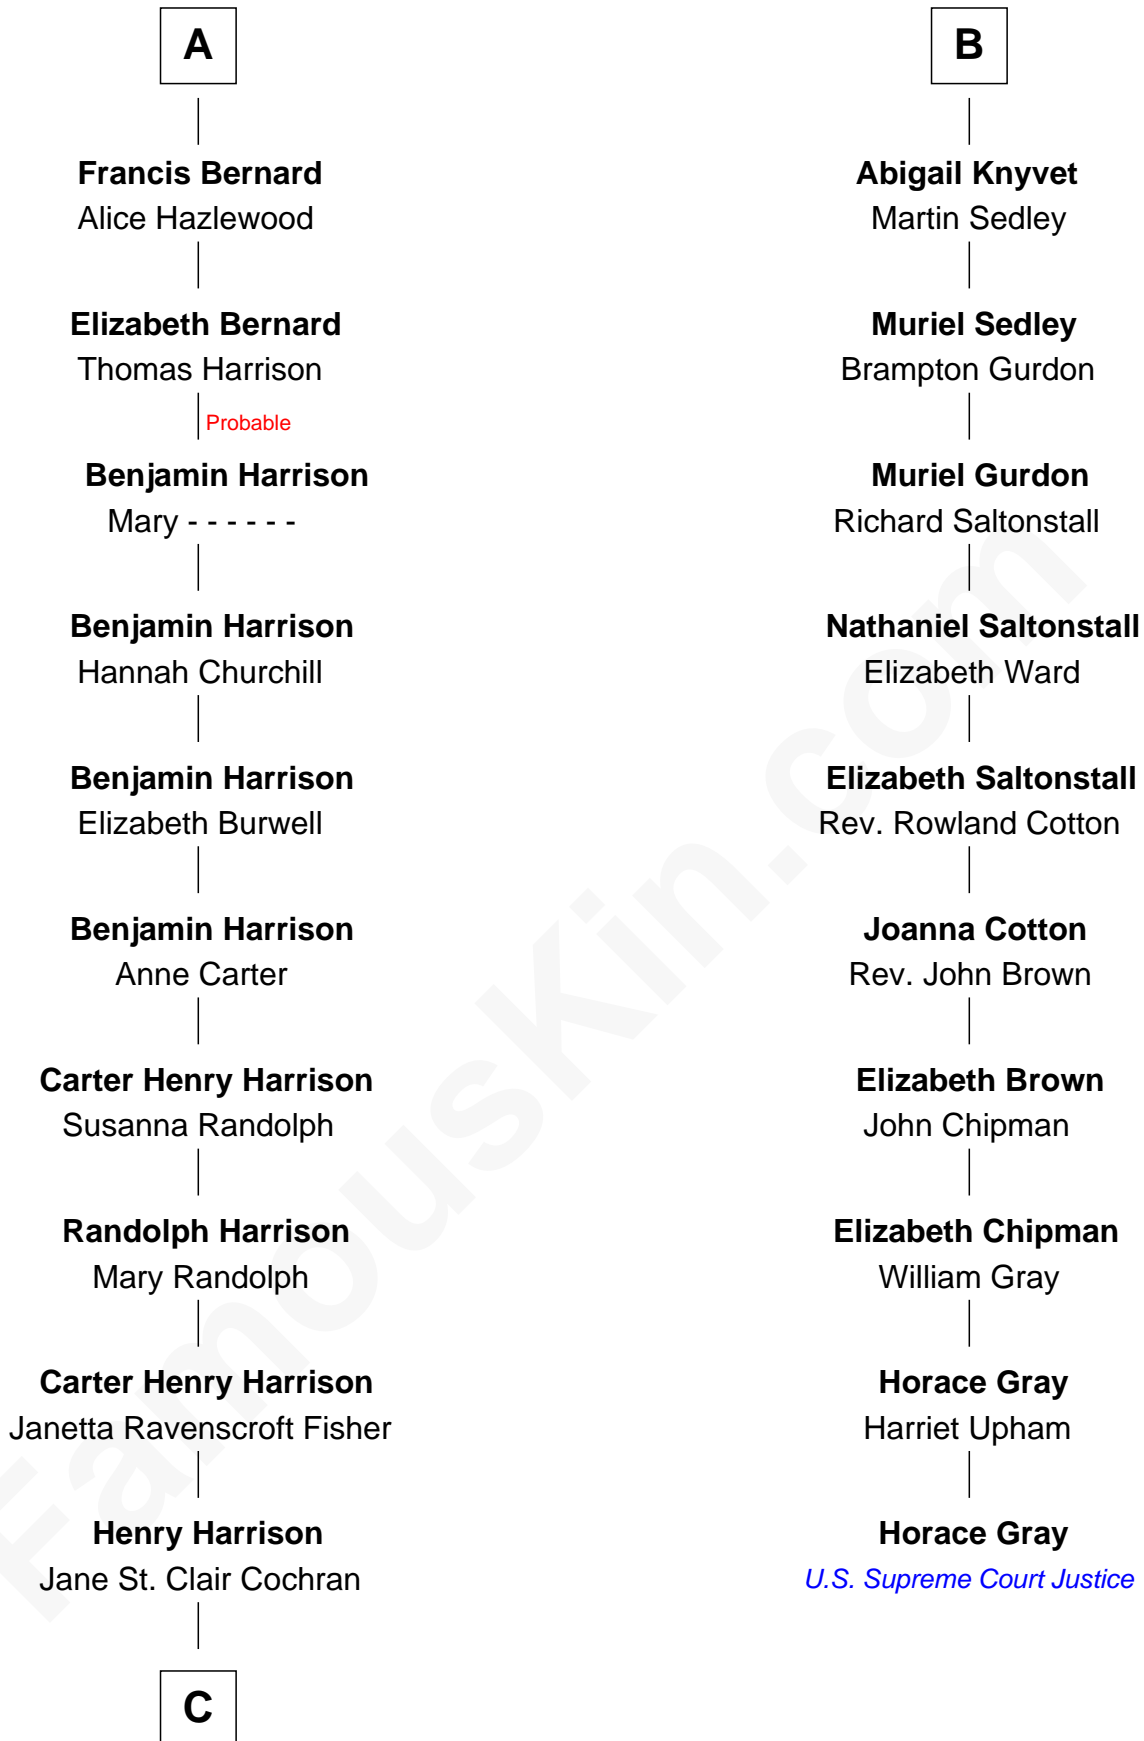

FamousKin.com Relationship Chart of

Edward Norton

Movie Actor

16th cousin 5 times removed of

Horace Gray

U.S. Supreme Court Justice

Sir William de Ros
Margery de Badlesmere

C

George Moffett Harrison

Bettie Montgomery. Kent

Joseph Kent Harrison

Cornelia Long Somerville

Betty Kent Harrison

Edward Mower Norton

Edward Mower Norton

Lydia Robinson Rouse