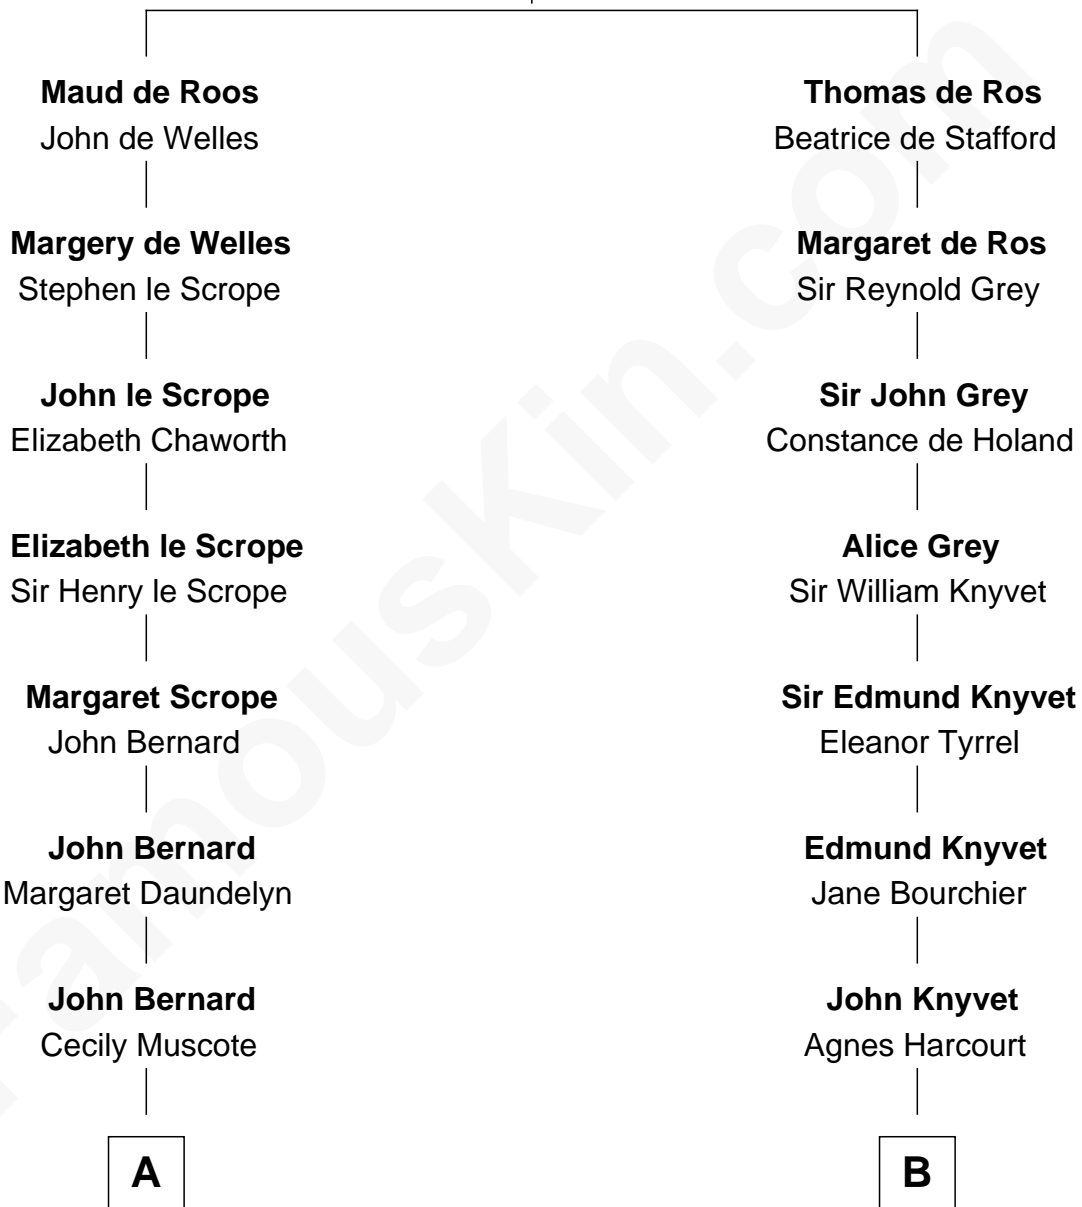

FamousKin.com Relationship Chart of

Edward Norton

Movie Actor

16th cousin 5 times removed of

Horace Gray

U.S. Supreme Court Justice

Sir William de Ros
Margery de Badlesmere

C

George Moffett Harrison

Bettie Montgomery. Kent

Joseph Kent Harrison

Cornelia Long Somerville

Betty Kent Harrison

Edward Mower Norton

Edward Mower Norton

Lydia Robinson Rouse

Edward Norton

Movie Actor