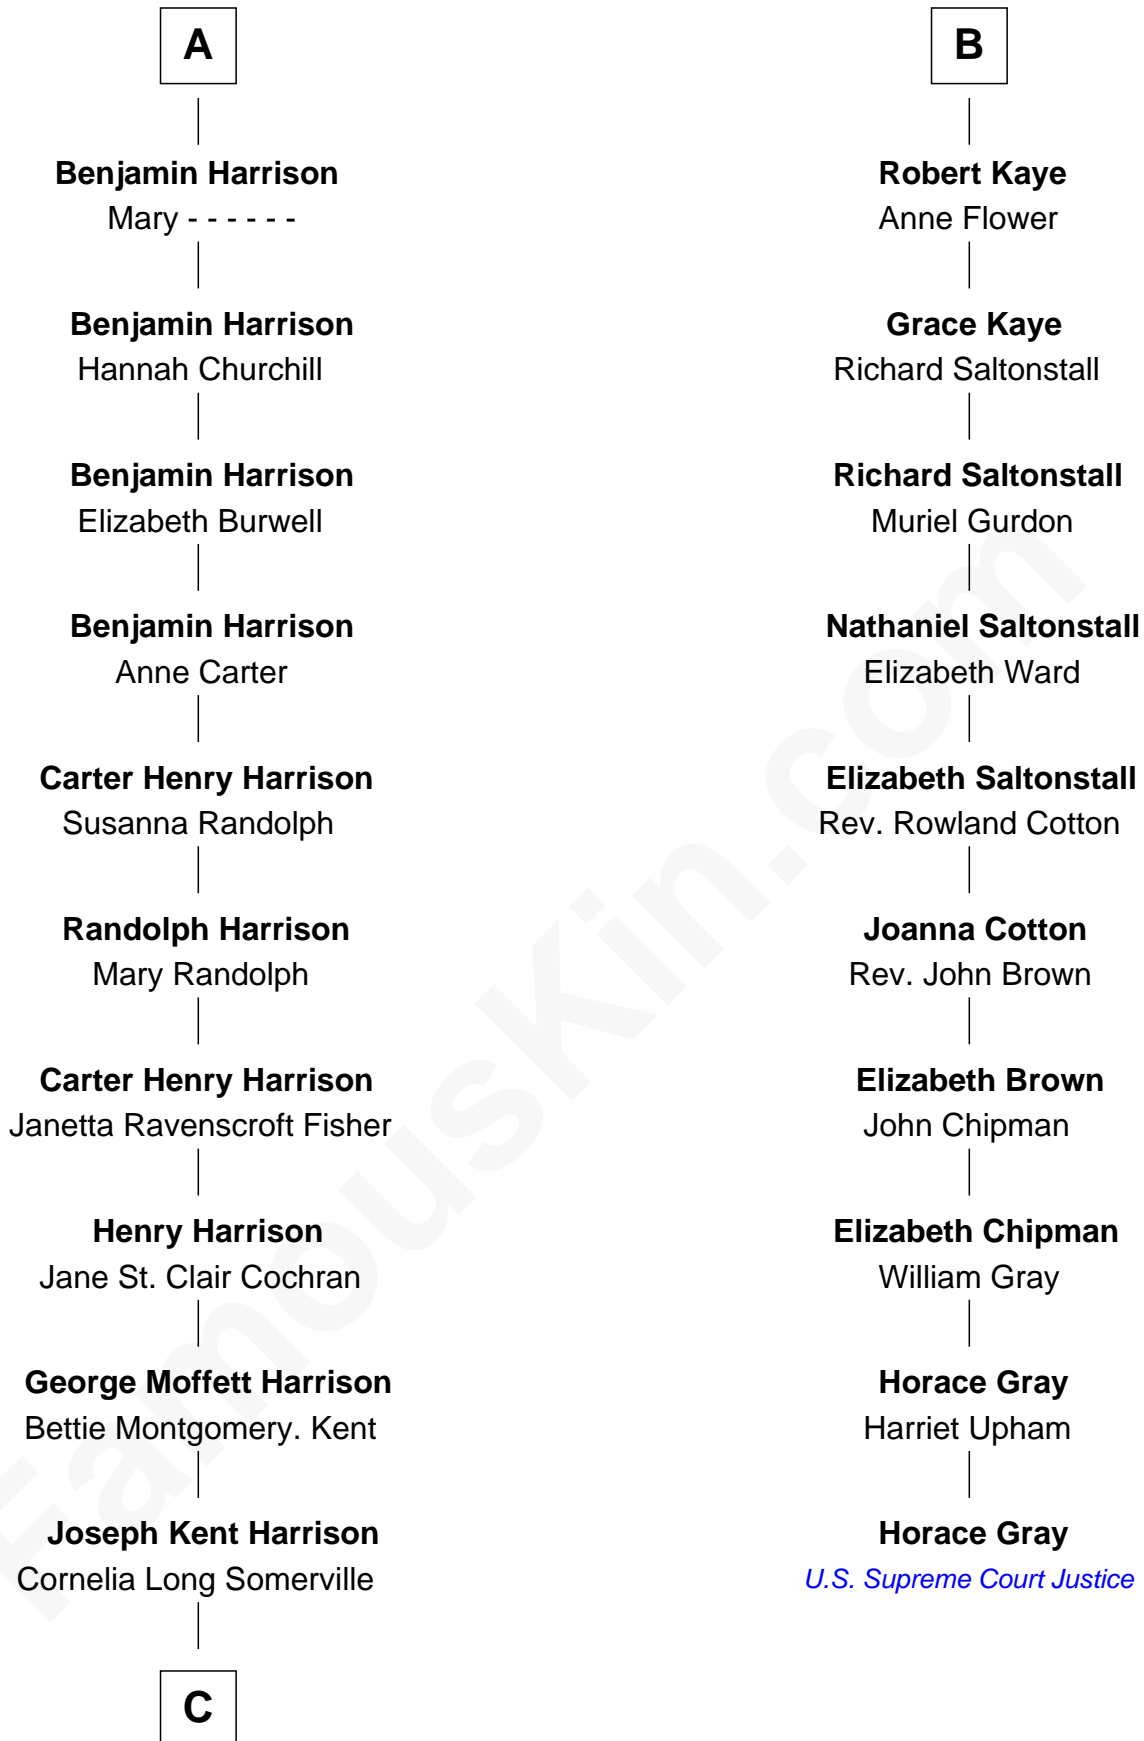

# FamousKin.com Relationship Chart of

**Edward Norton**

*Movie Actor*

16th cousin 3 times removed of

**Horace Gray**

*U.S. Supreme Court Justice*

**C**

**Betty Kent Harrison**  
Edward Mower Norton

**Edward Mower Norton**  
Lydia Robinson Rouse

**Edward Norton**  
*Movie Actor*

FamousKin.com