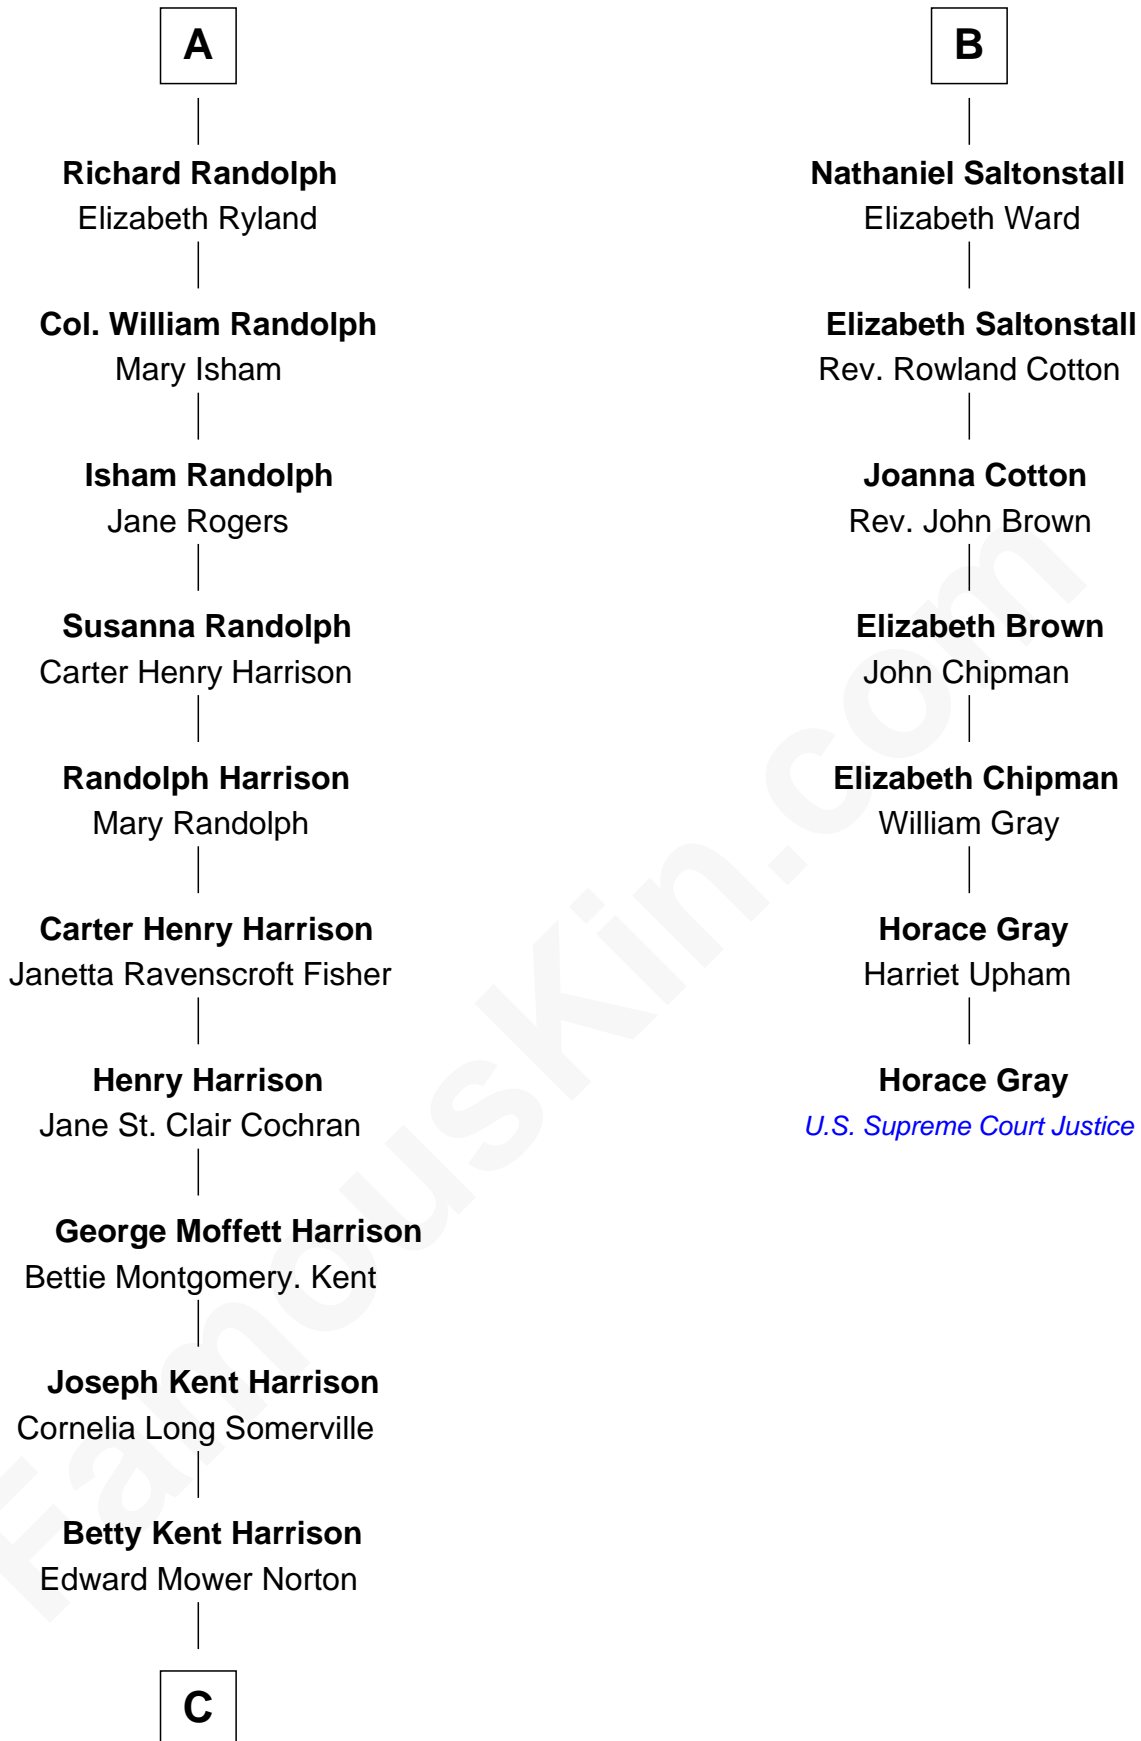

FamousKin.com Relationship Chart of

Edward Norton

Movie Actor

13th cousin 5 times removed of

Horace Gray

U.S. Supreme Court Justice

Sir Robert Howard

Margaret Mowbray

Anne Tanfield

Clement Vincent

Elizabeth Vincent

Richard Lane

Dorothy Lane

William Randolph

A

Sir John Howard

Margaret Chedworth

Katherine Howard

Sir John Bouchier

Jane Bouchier

Edmund Knyvet

John Knyvet

Agnes Harcourt

Abigail Knyvet

Martin Sedley

Muriel Sedley

Brampton Gurdon

Muriel Gurdon

Richard Saltonstall

B

C

Edward Mower Norton