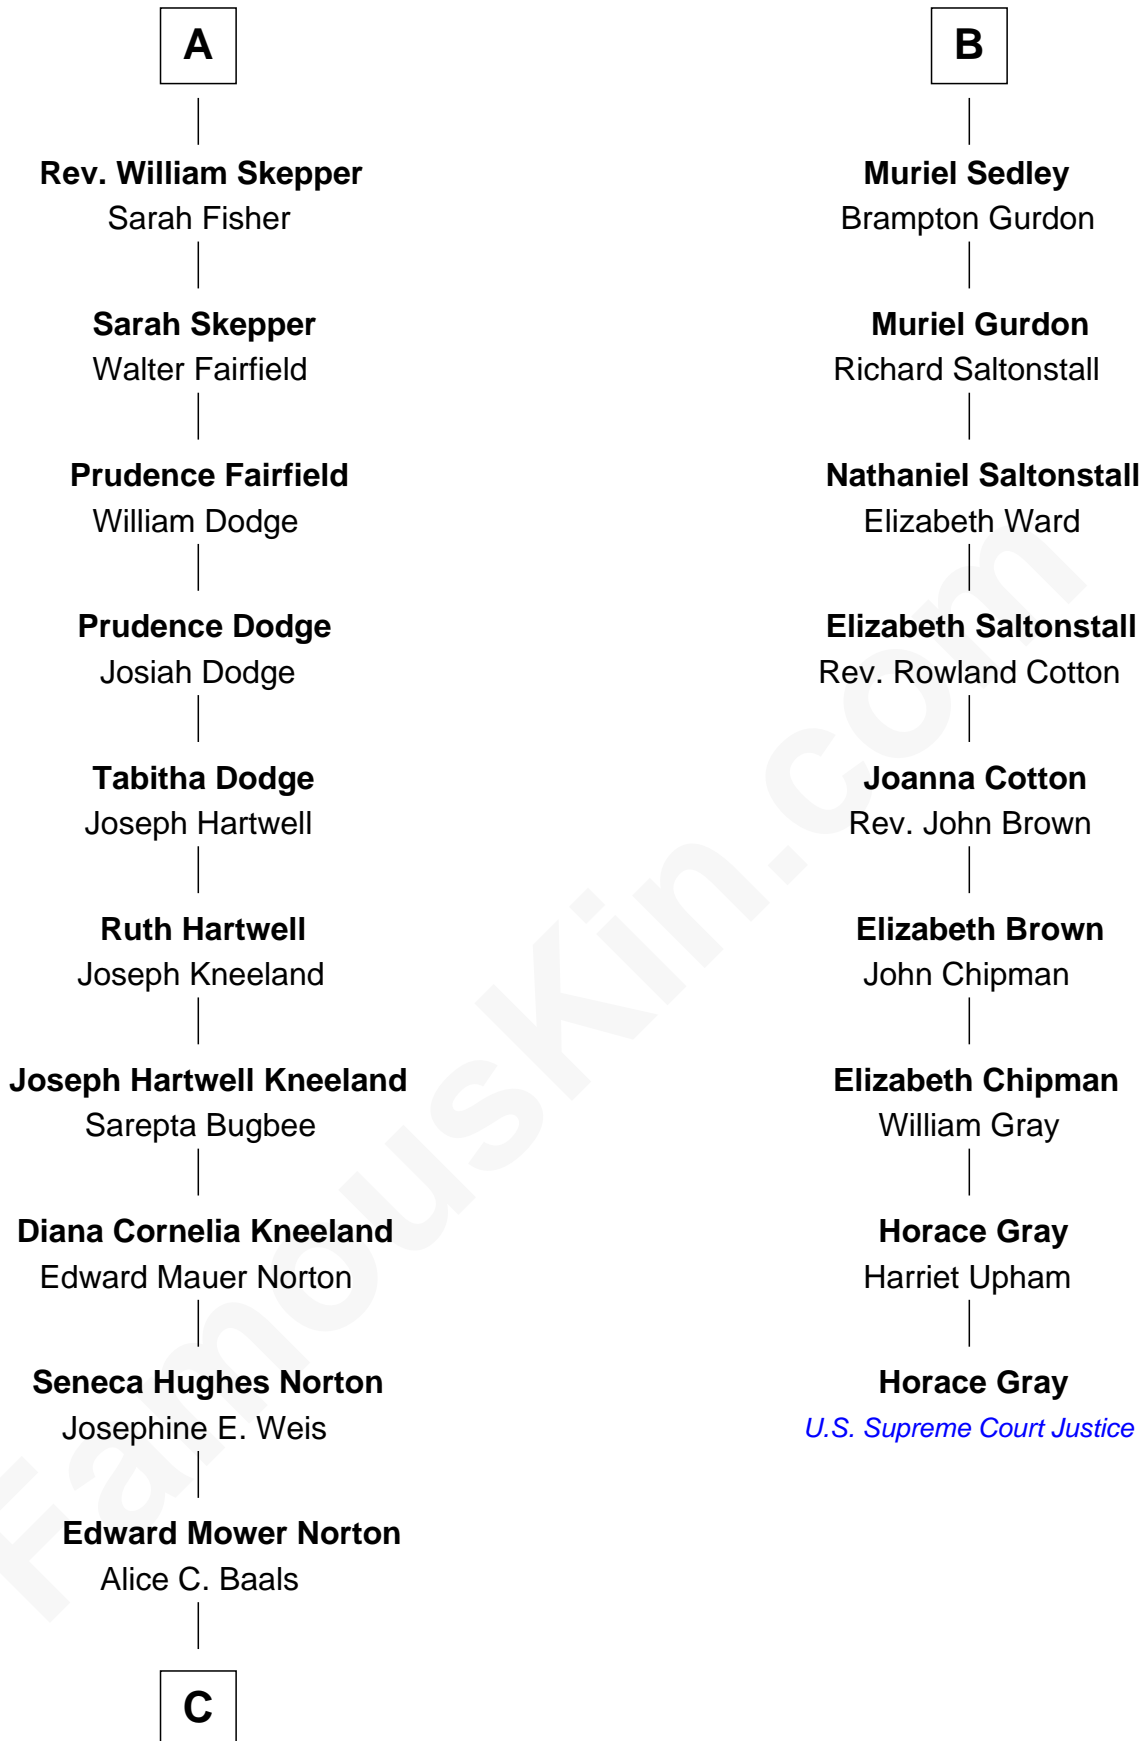

FamousKin.com Relationship Chart of

Edward Norton

Movie Actor

15th cousin 4 times removed of

Horace Gray

U.S. Supreme Court Justice

C

Edward Mower Norton

Betty Kent Harrison

Edward Mower Norton

Lydia Robinson Rouse

Edward Norton

Movie Actor

FamousKin.com