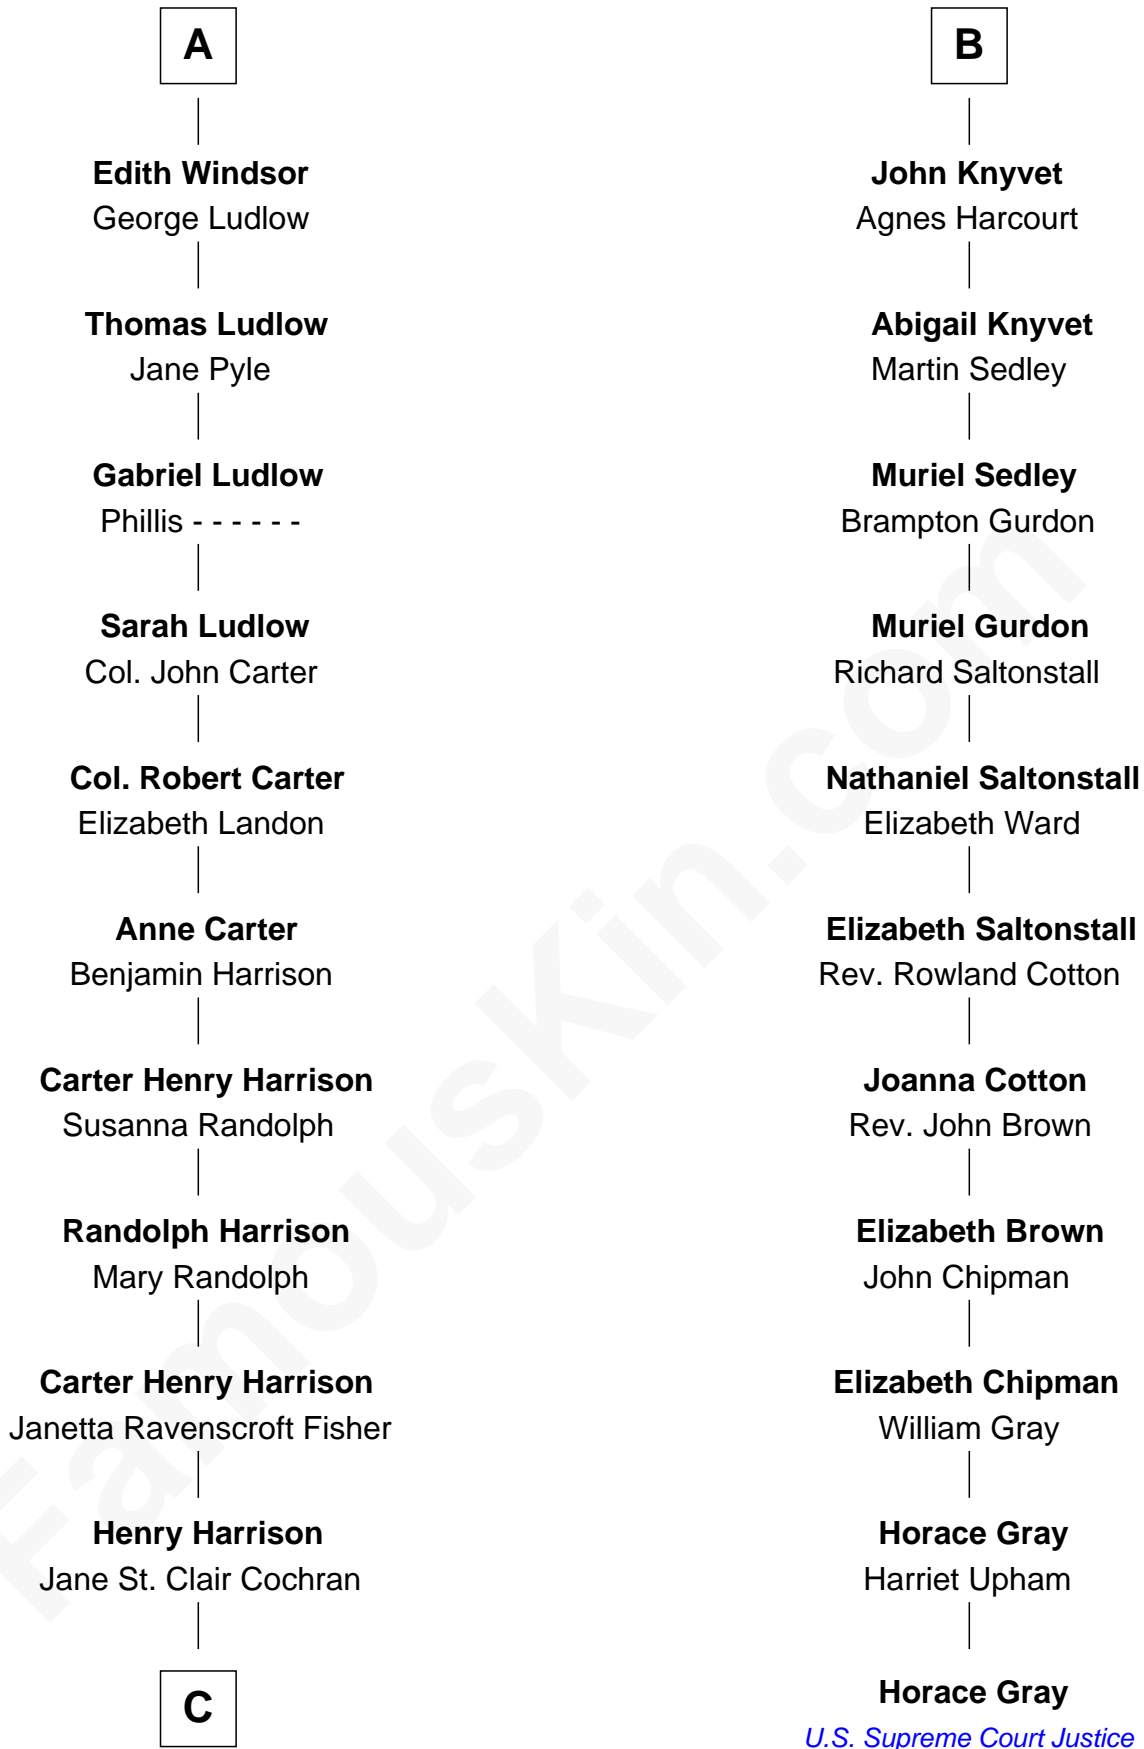

FamousKin.com Relationship Chart of

Edward Norton

Movie Actor

17th cousin 4 times removed of

Horace Gray

U.S. Supreme Court Justice

Humphrey de Bohun

Elizabeth Plantagenet

C

George Moffett Harrison

Bettie Montgomery. Kent

Joseph Kent Harrison

Cornelia Long Somerville

Betty Kent Harrison

Edward Mower Norton

Edward Mower Norton

Lydia Robinson Rouse

Edward Norton

Movie Actor