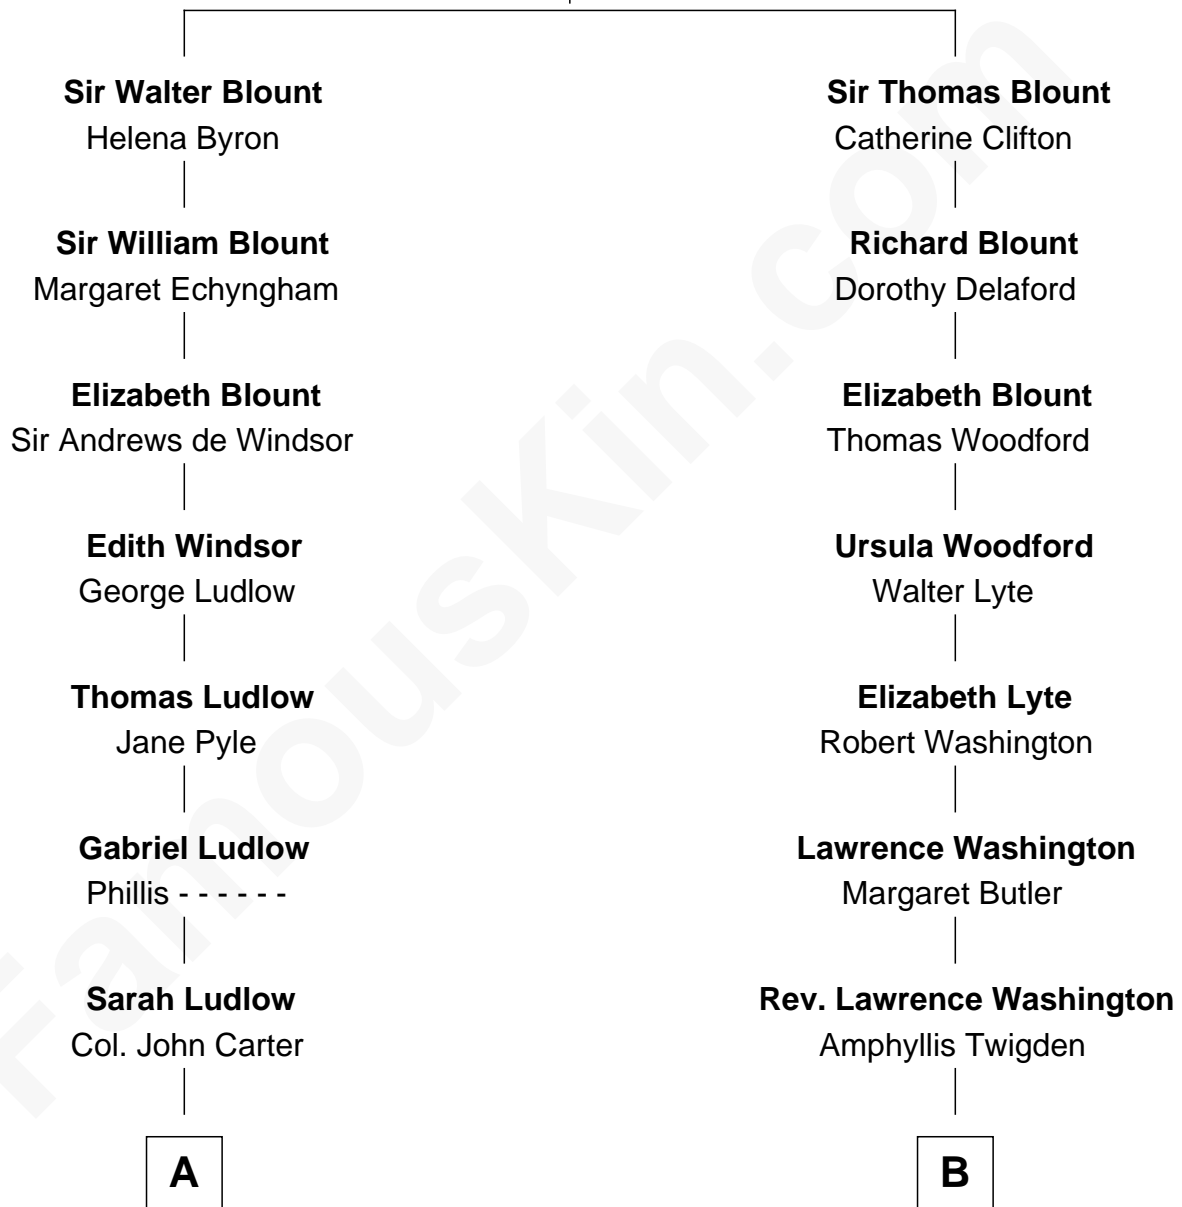

FamousKin.com Relationship Chart of

Edward Norton

Movie Actor

16th cousin 1 time removed of

General George S. Patton

U.S. Army - World War II

Sir Thomas Blount

Margaret de Gresley

Edward Norton photo by [David Shankbone](#) (CC BY 3.0)