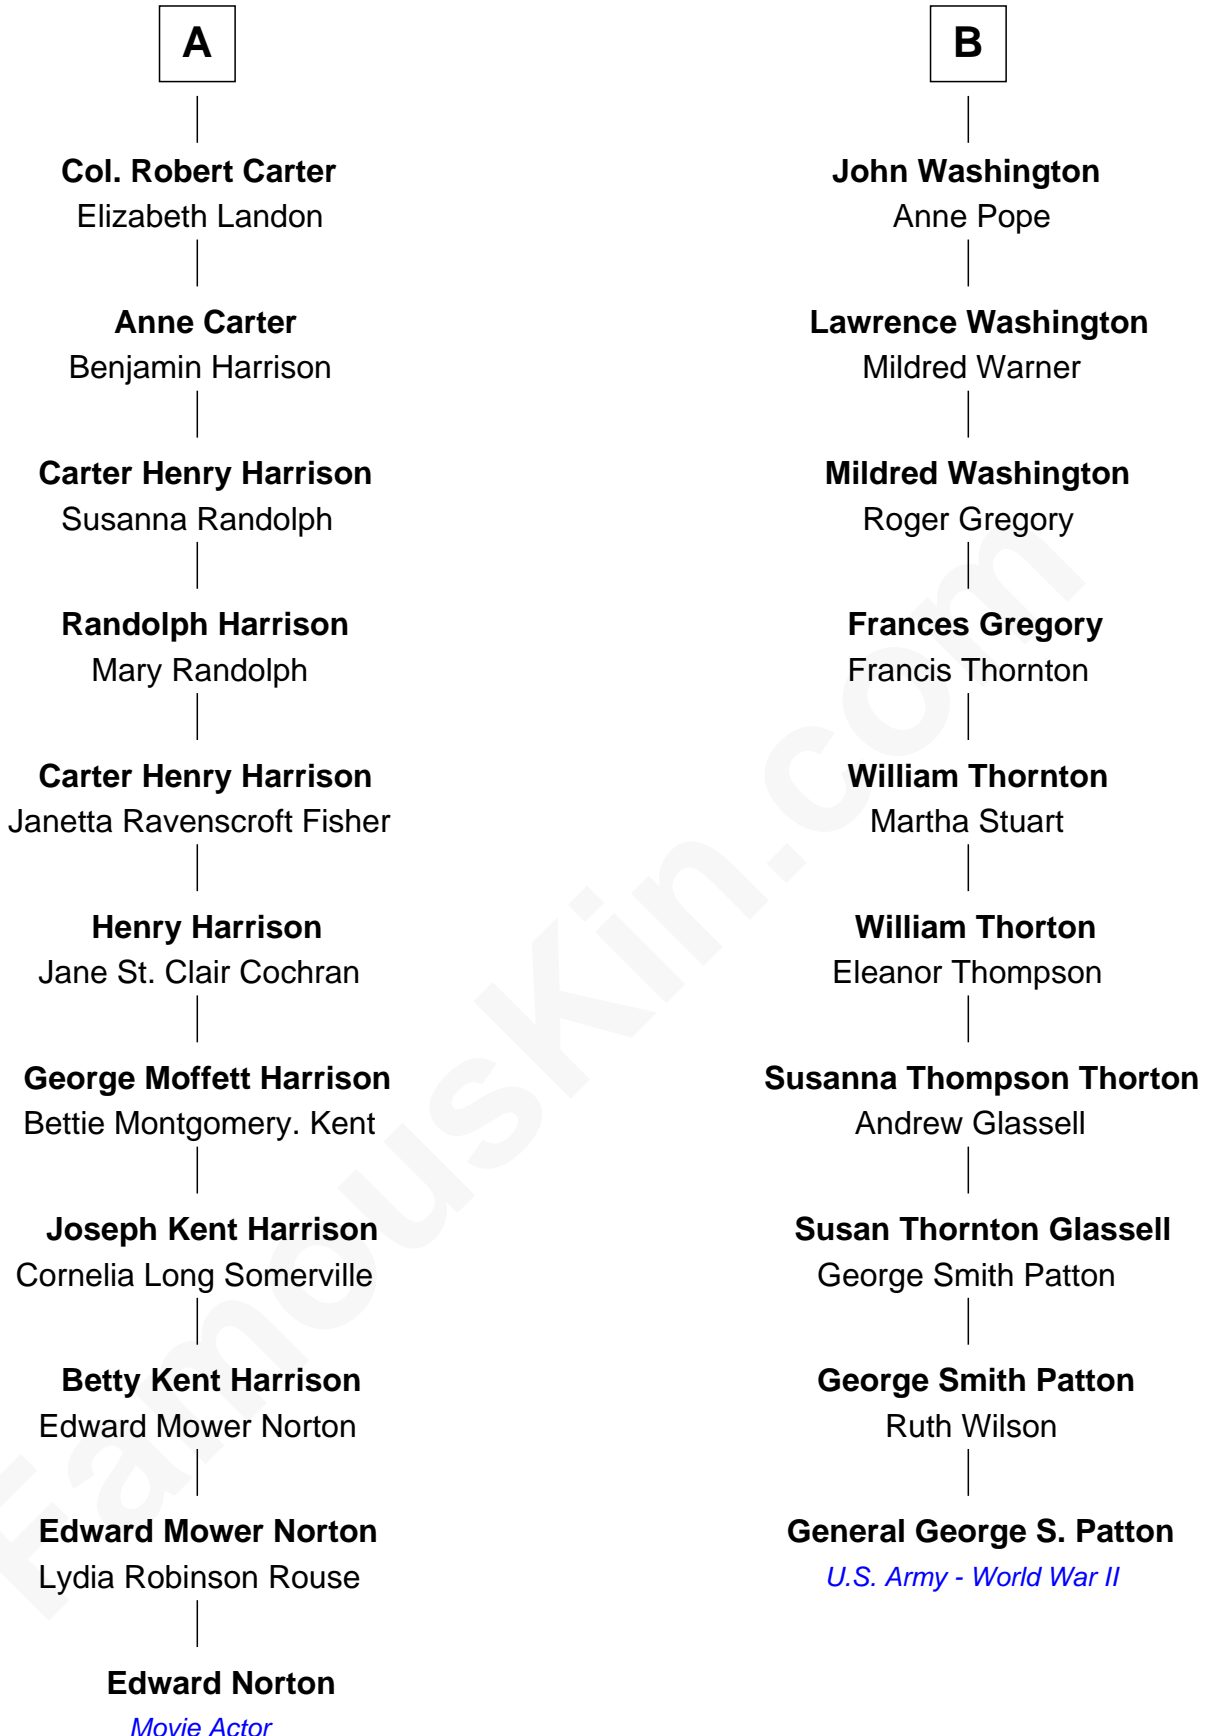

FamousKin.com Relationship Chart of

Edward Norton

Movie Actor

16th cousin 1 time removed of

General George S. Patton

U.S. Army - World War II

Sir Thomas Blount

Margaret de Gresley

Edward Norton photo by [David Shankbone](#) (CC BY 3.0)