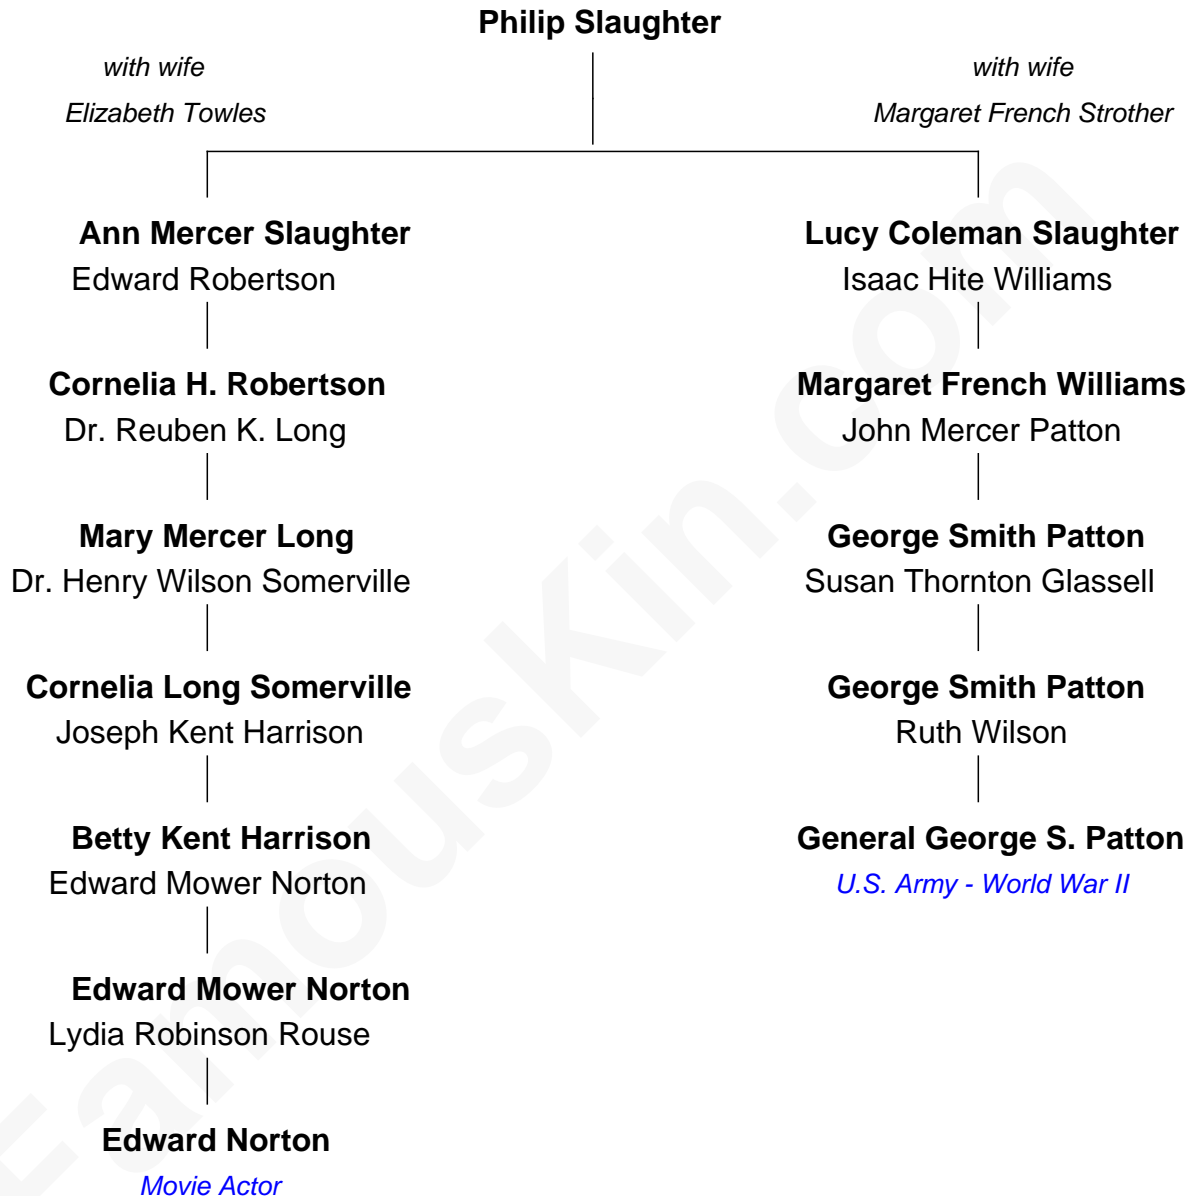

FamousKin.com

Relationship Chart of

Edward Norton

Movie Actor

4th cousin 2 times removed of

General George S. Patton
U.S. Army - World War II

Edward Norton photo by [David Shankbone](#) (CC BY 3.0)