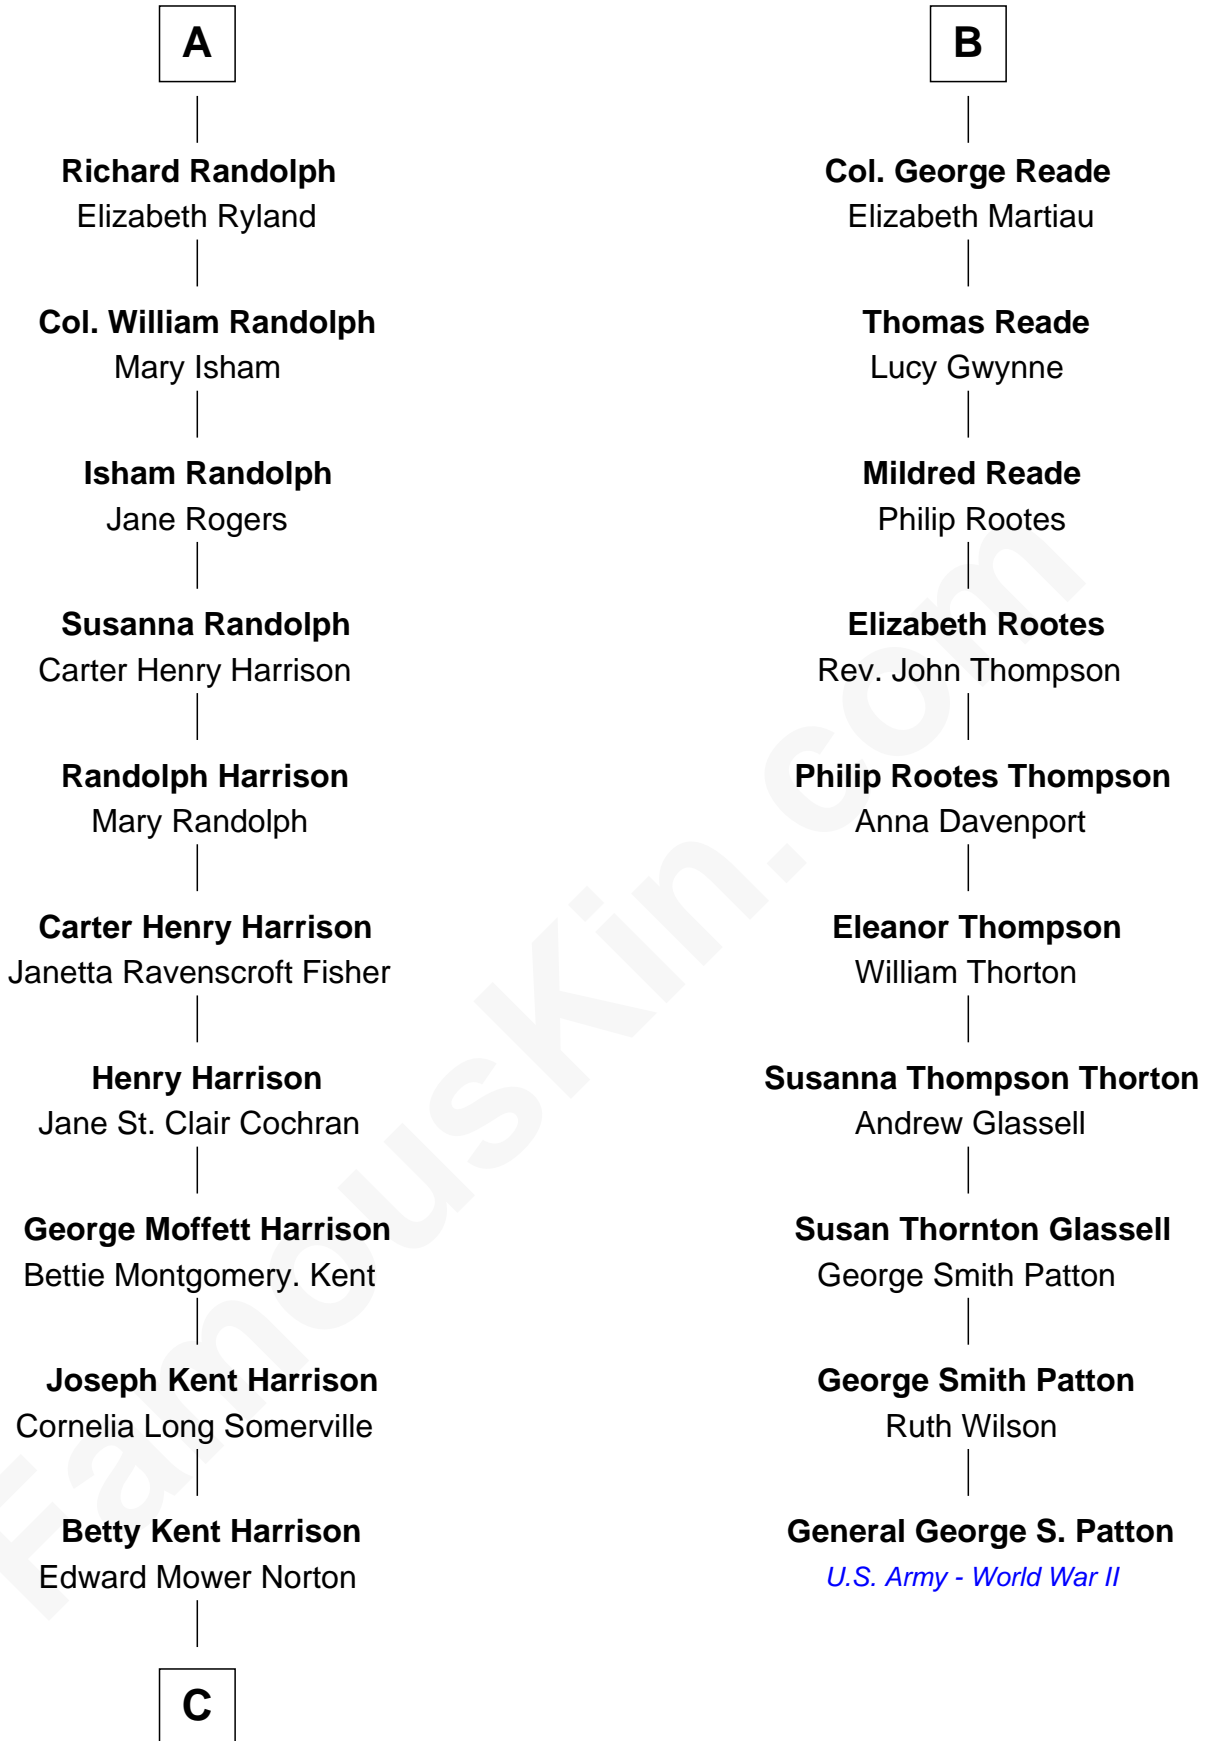

**FamousKin.com**  
**Relationship Chart of**  
**Edward Norton**  
*Movie Actor*

16th cousin 2 times removed of  
**General George S. Patton**  
*U.S. Army - World War II*

**C**

**Edward Mower Norton**

Lydia Robinson Rouse

**Edward Norton**

*Movie Actor*

FamousKin.com