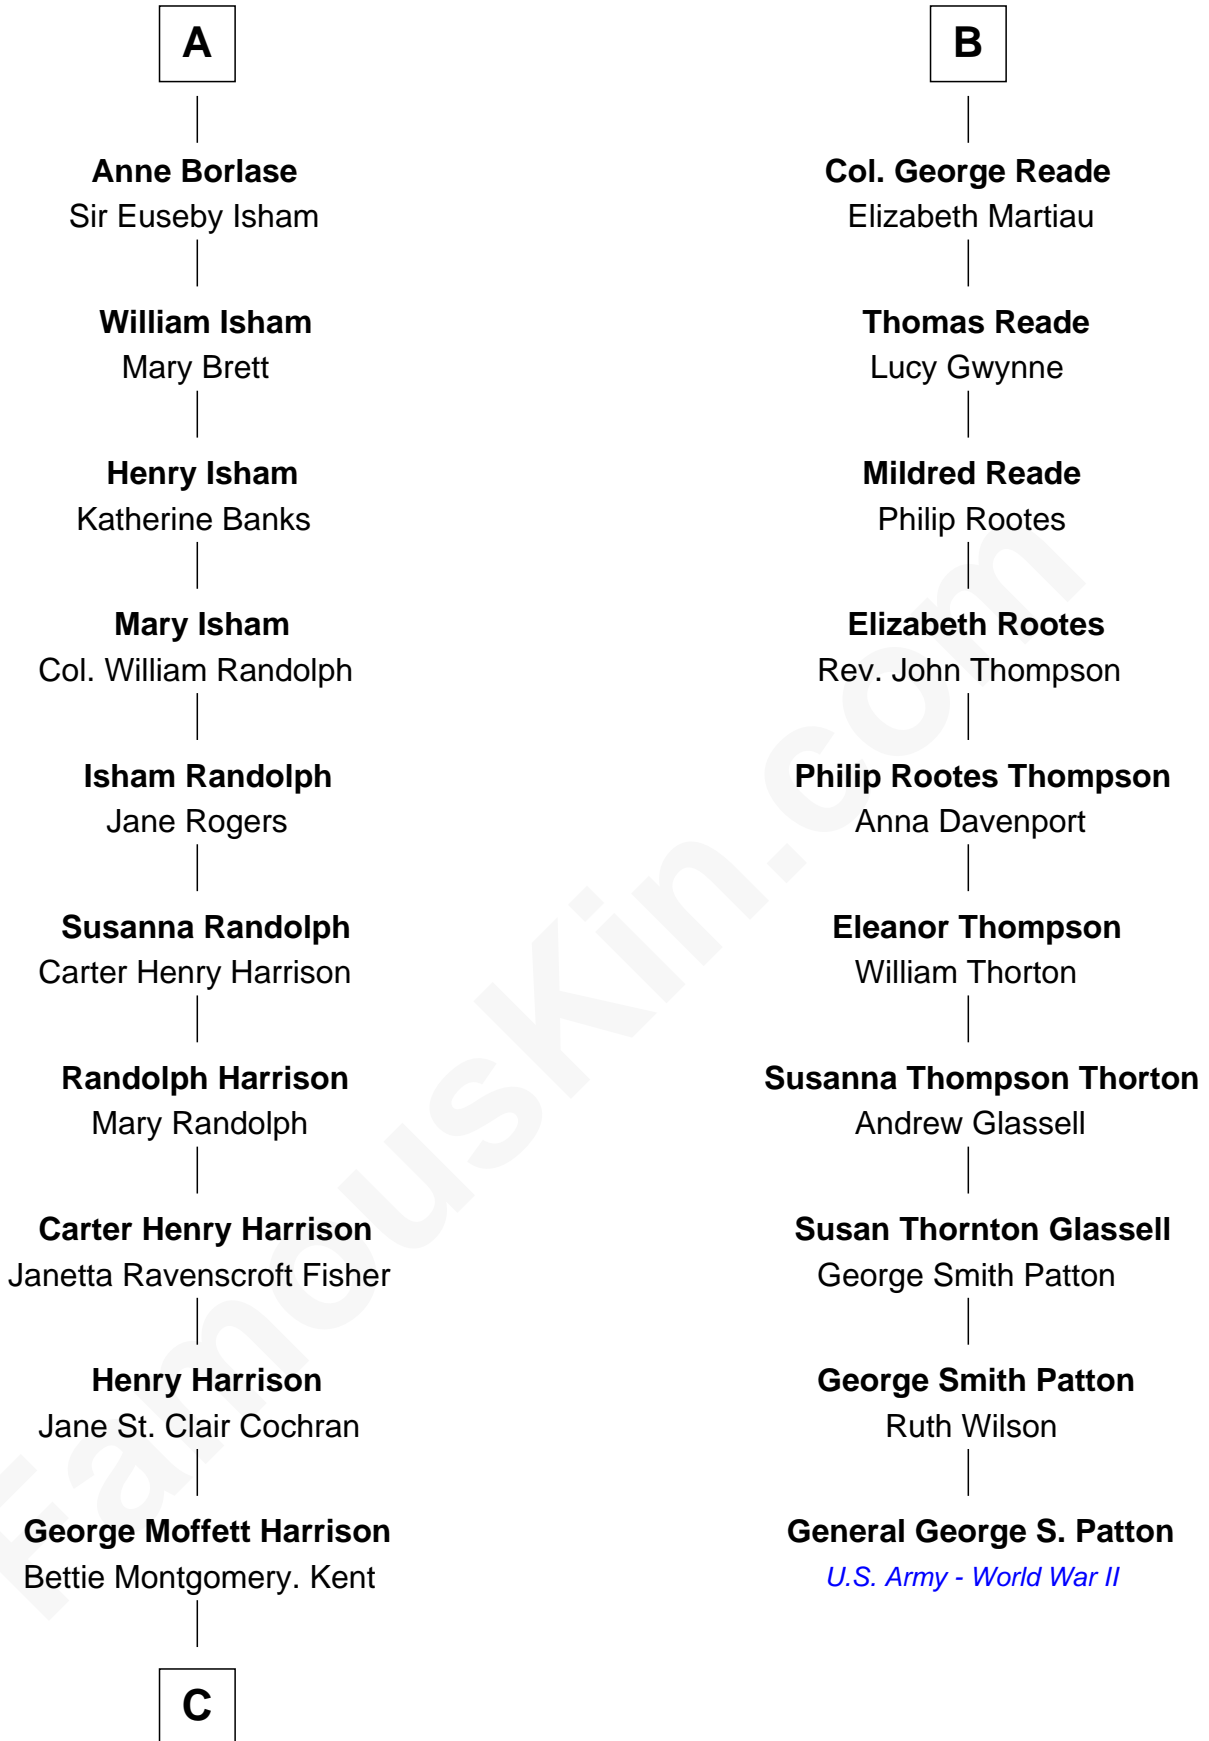

**FamousKin.com**  
**Relationship Chart of**  
**Edward Norton**  
*Movie Actor*

16th cousin 4 times removed of  
**General George S. Patton**  
*U.S. Army - World War II*

**C**

—  
**Joseph Kent Harrison**  
Cornelia Long Somerville

—  
**Betty Kent Harrison**  
Edward Mower Norton

—  
**Edward Mower Norton**  
Lydia Robinson Rouse

—  
**Edward Norton**  
*Movie Actor*

FamousKin.com