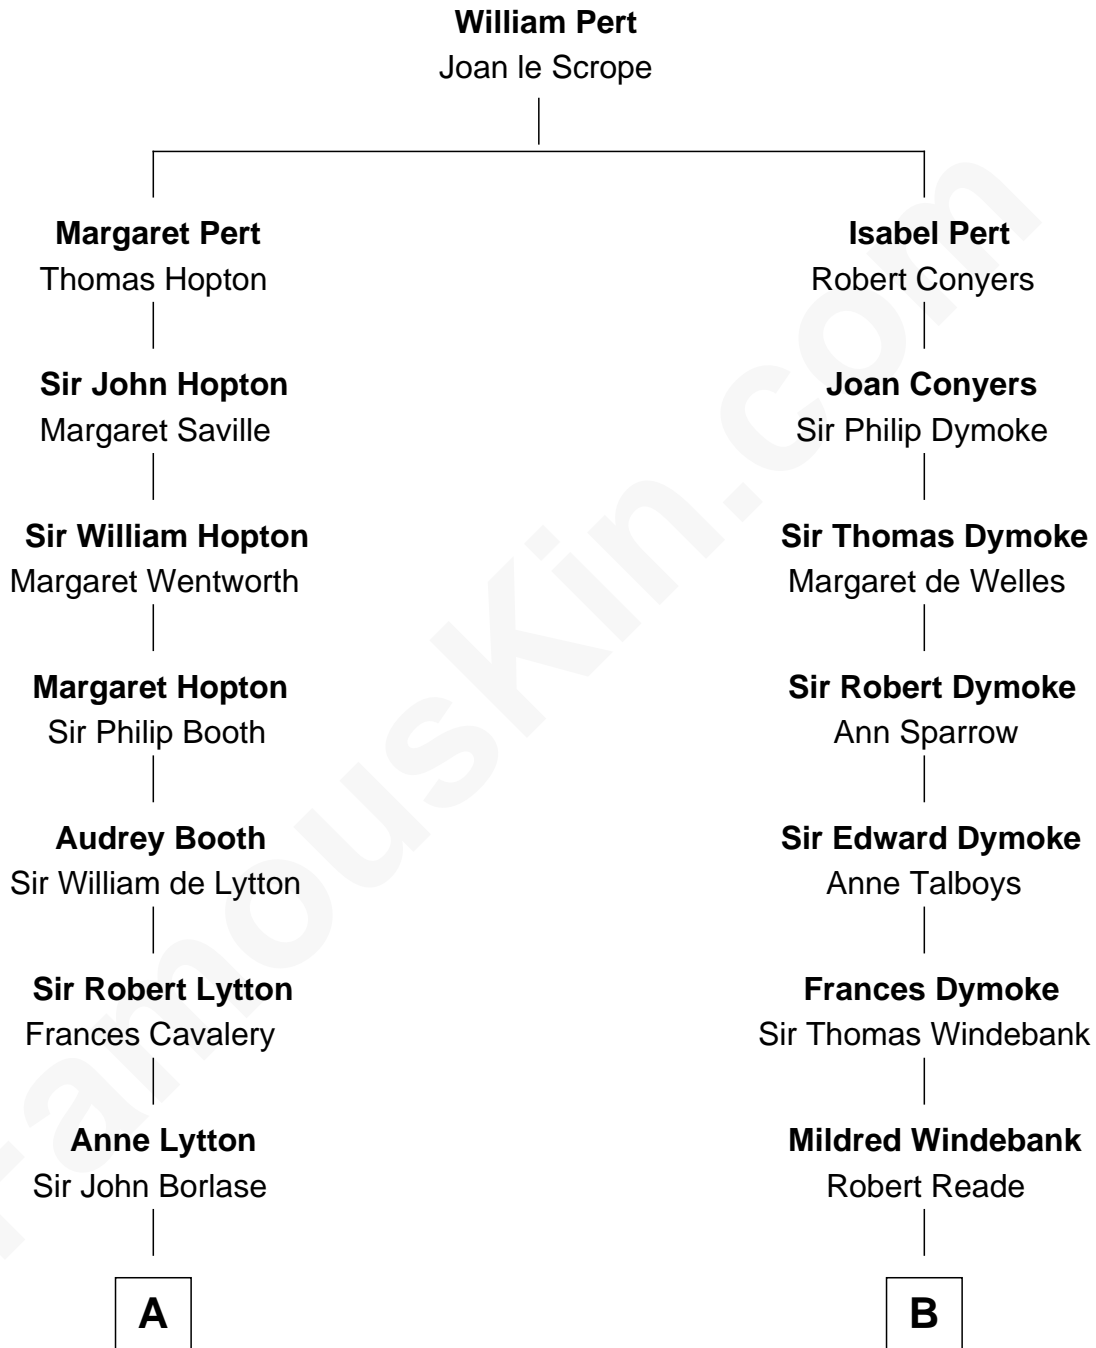

**FamousKin.com**  
**Relationship Chart of**  
**Edward Norton**  
*Movie Actor*

16th cousin 4 times removed of  
**General George S. Patton**  
*U.S. Army - World War II*

**C**

—  
**Joseph Kent Harrison**  
Cornelia Long Somerville

—  
**Betty Kent Harrison**  
Edward Mower Norton

—  
**Edward Mower Norton**  
Lydia Robinson Rouse

—  
**Edward Norton**  
*Movie Actor*

FamousKin.com