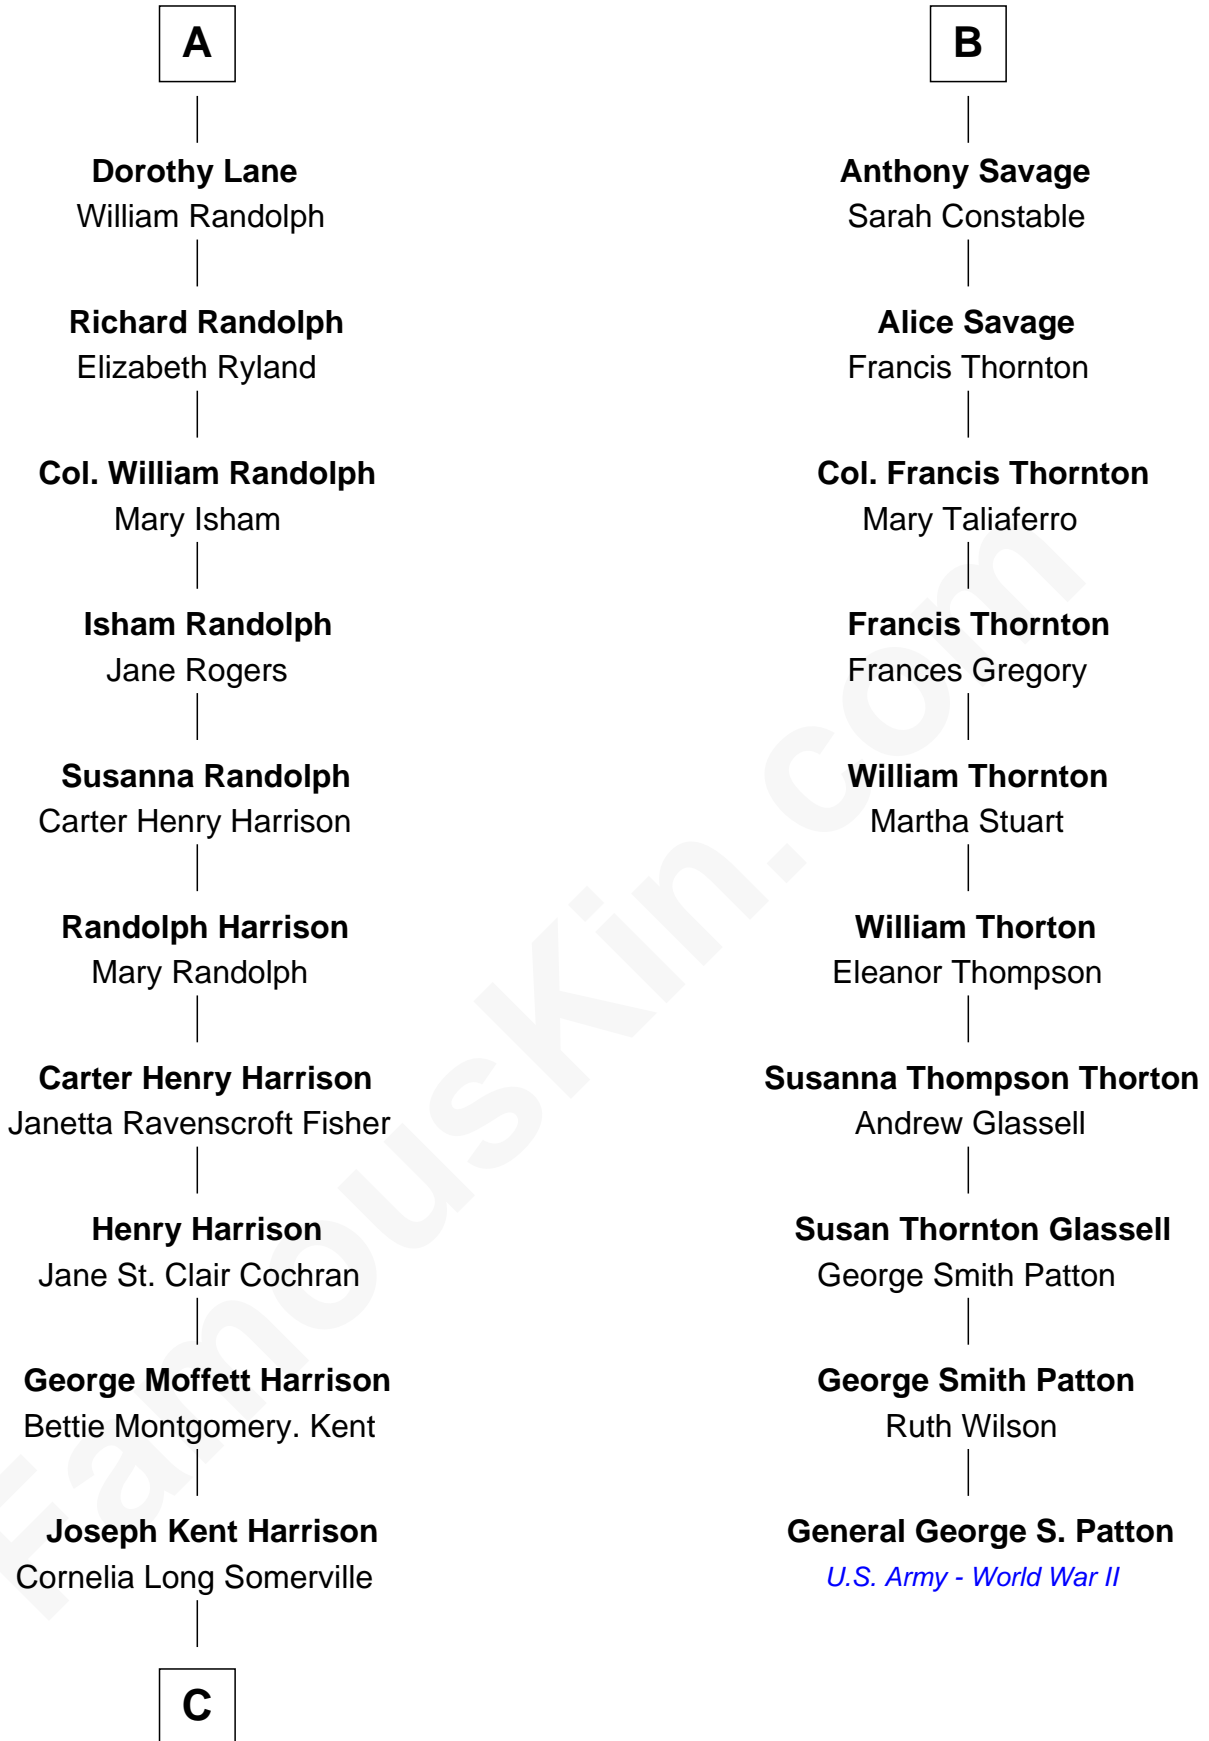

FamousKin.com

Relationship Chart of

Edward Norton

Movie Actor

16th cousin 3 times removed of

General George S. Patton

U.S. Army - World War II

C

Betty Kent Harrison
Edward Mower Norton

Edward Mower Norton
Lydia Robinson Rouse

Edward Norton
Movie Actor

FamousKin.com