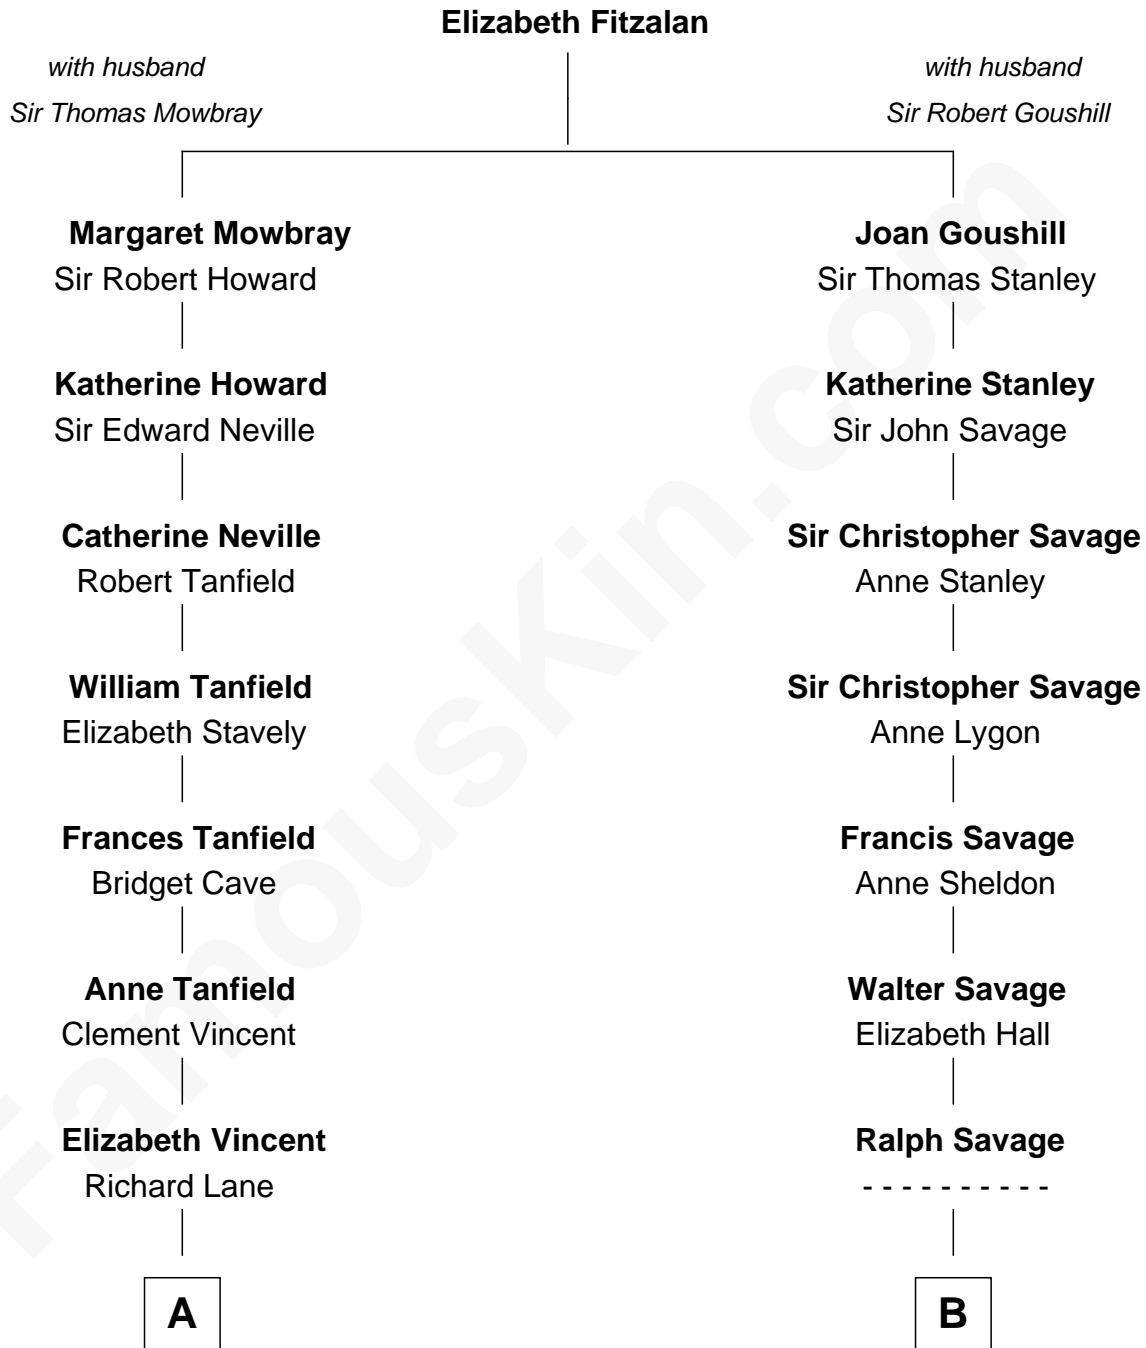

FamousKin.com

Relationship Chart of

Edward Norton

Movie Actor

16th cousin 3 times removed of

General George S. Patton

U.S. Army - World War II

C

Betty Kent Harrison
Edward Mower Norton

Edward Mower Norton
Lydia Robinson Rouse

Edward Norton
Movie Actor

FamousKin.com