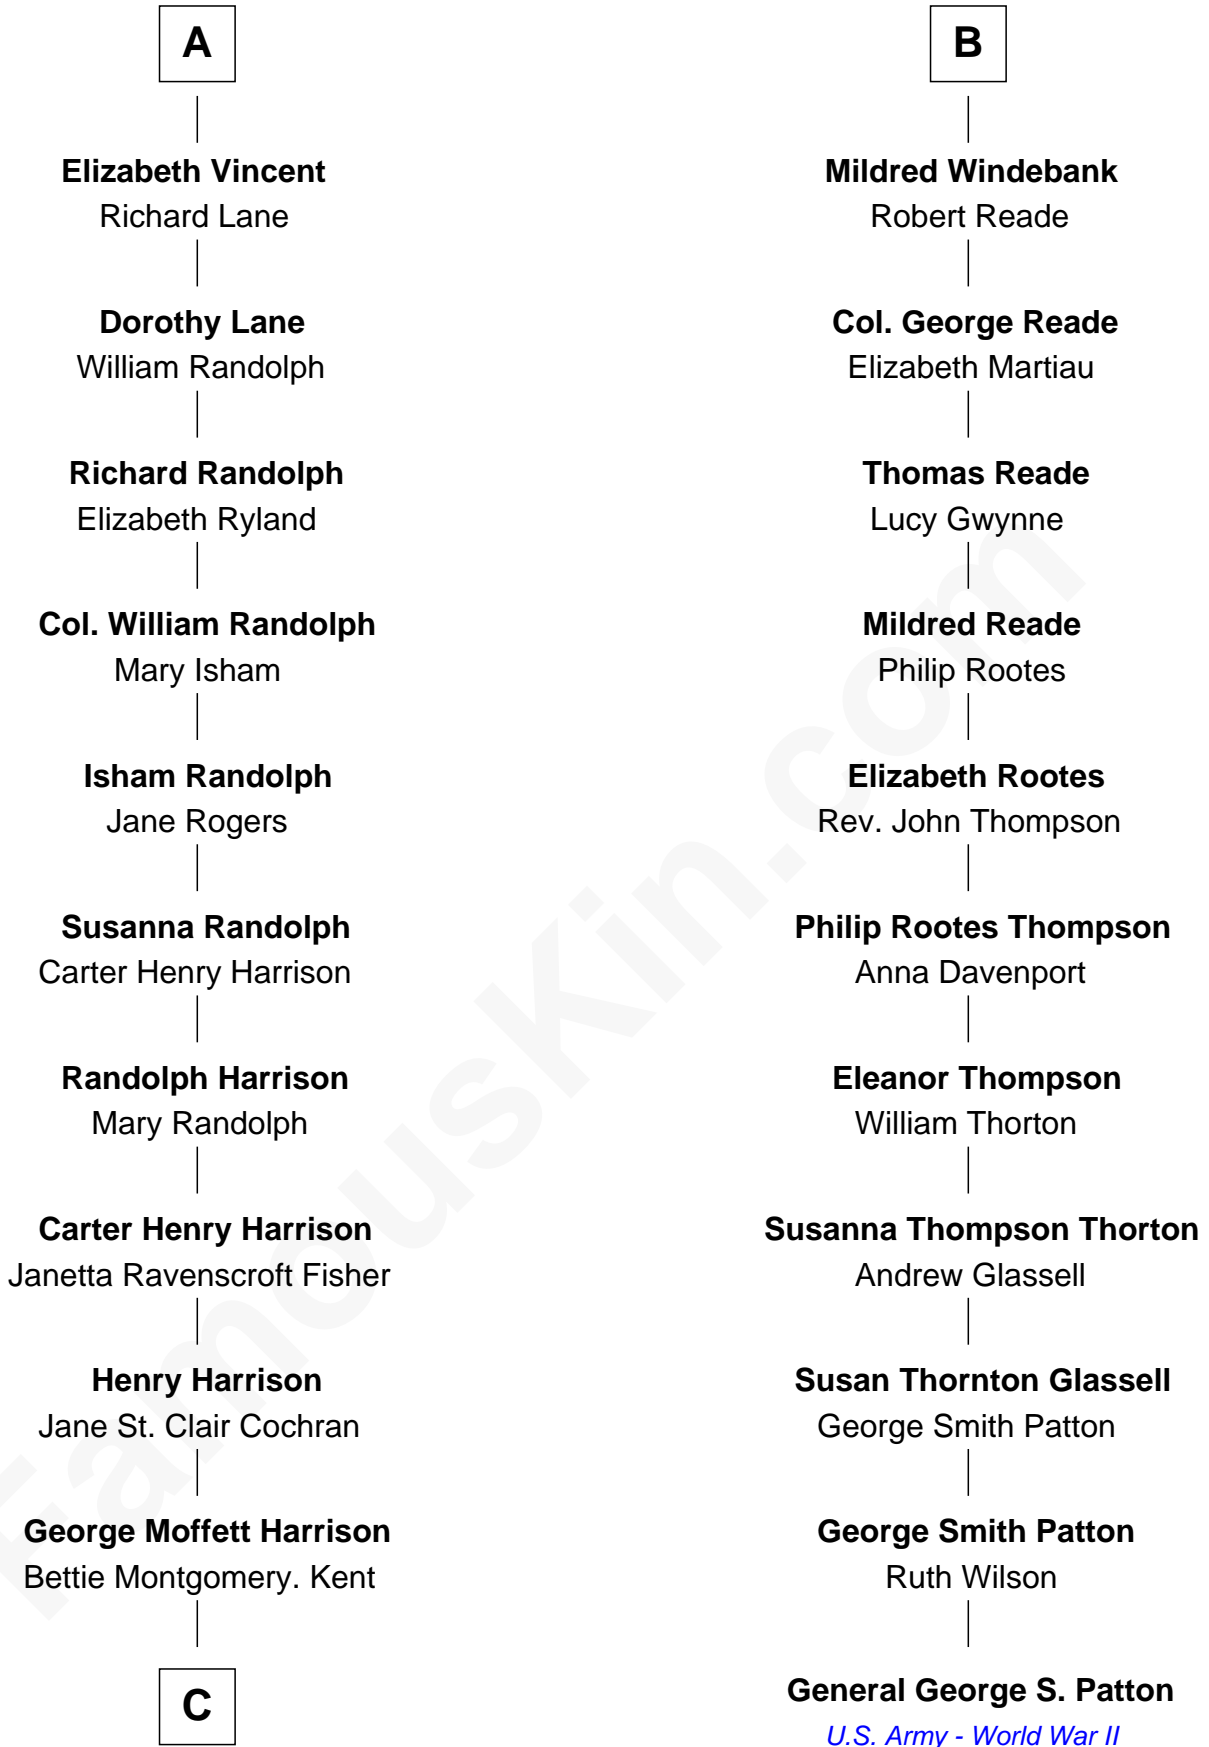

**FamousKin.com**  
**Relationship Chart of**  
**Edward Norton**  
*Movie Actor*

17th cousin 3 times removed of  
**General George S. Patton**  
*U.S. Army - World War II*

**C**

—  
**Joseph Kent Harrison**  
Cornelia Long Somerville

—  
**Betty Kent Harrison**  
Edward Mower Norton

—  
**Edward Mower Norton**  
Lydia Robinson Rouse

—  
**Edward Norton**  
*Movie Actor*

FamousKin.com