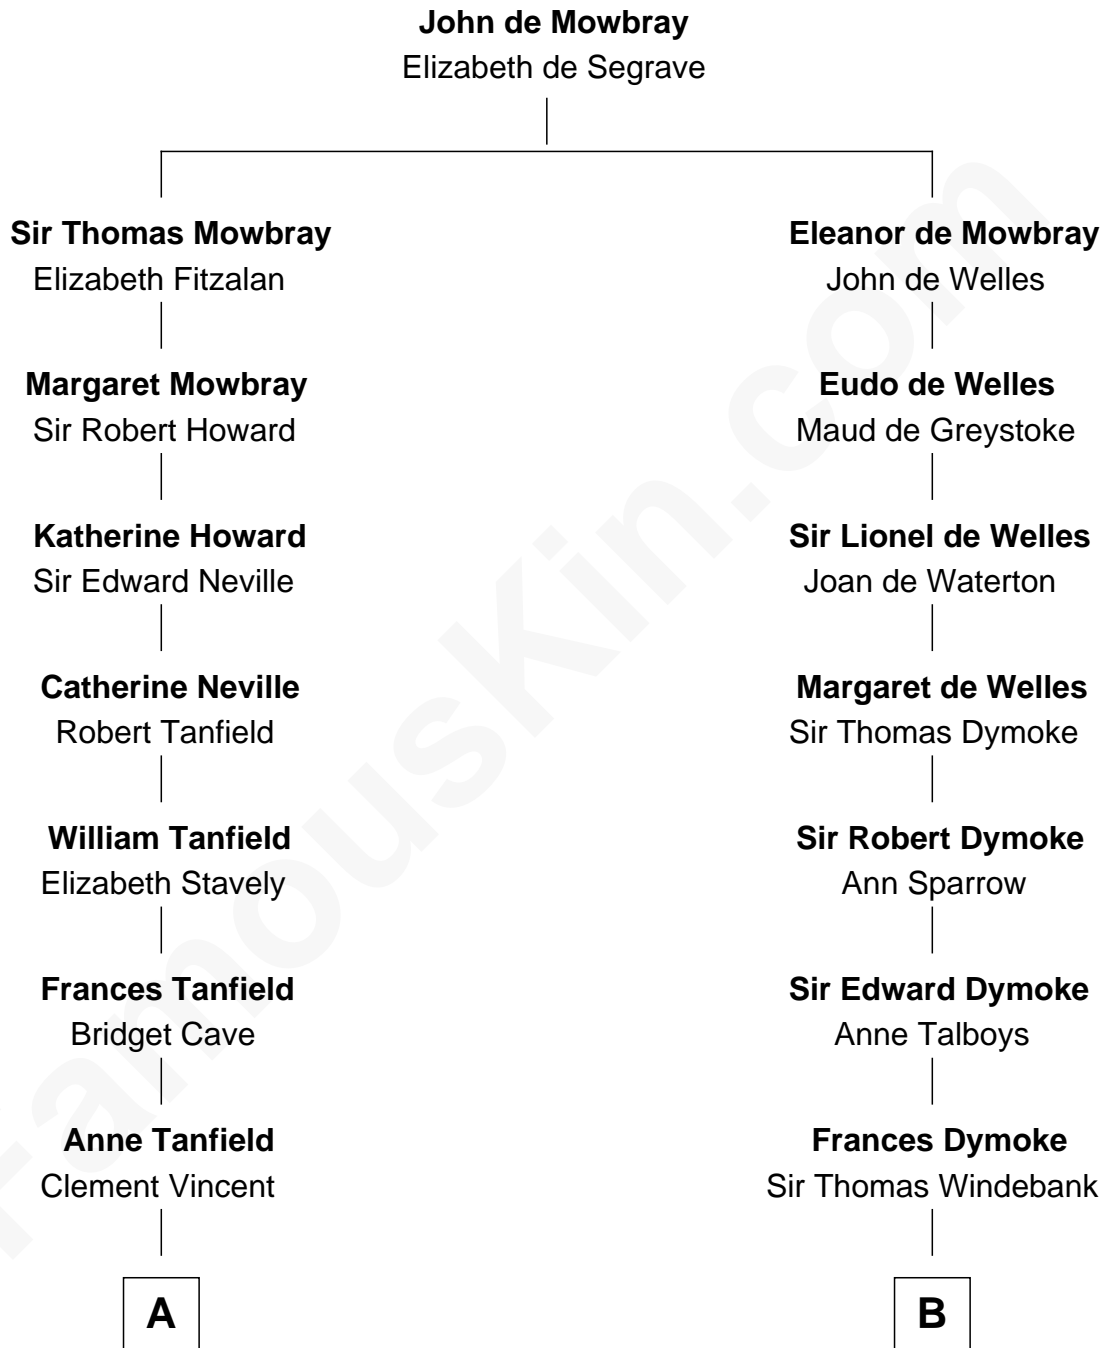

**FamousKin.com**  
**Relationship Chart of**  
**Edward Norton**  
*Movie Actor*

17th cousin 3 times removed of  
**General George S. Patton**  
*U.S. Army - World War II*

**C**

—  
**Joseph Kent Harrison**  
Cornelia Long Somerville

—  
**Betty Kent Harrison**  
Edward Mower Norton

—  
**Edward Mower Norton**  
Lydia Robinson Rouse

—  
**Edward Norton**  
*Movie Actor*

FamousKin.com