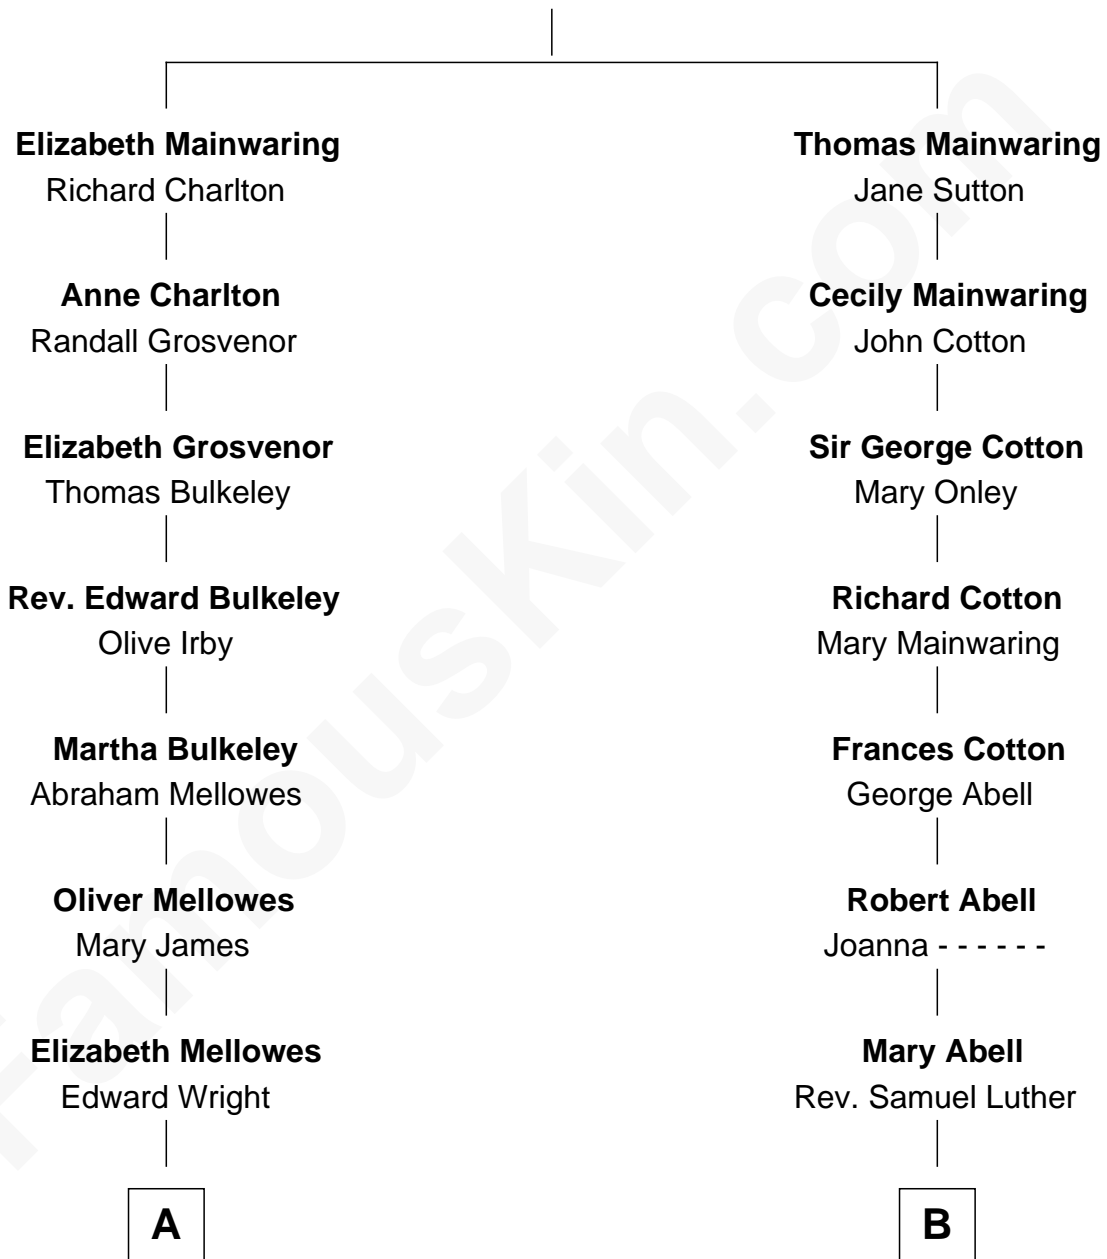

# FamousKin.com Relationship Chart of

**Edward Norton**

*Movie Actor*

14th cousin 3 times removed of

**Lizzie Borden**

*Accused Murderess*

**William Mainwaring**

Margaret Warren

Edward Norton photo by [David Shankbone](#) (CC BY 3.0)