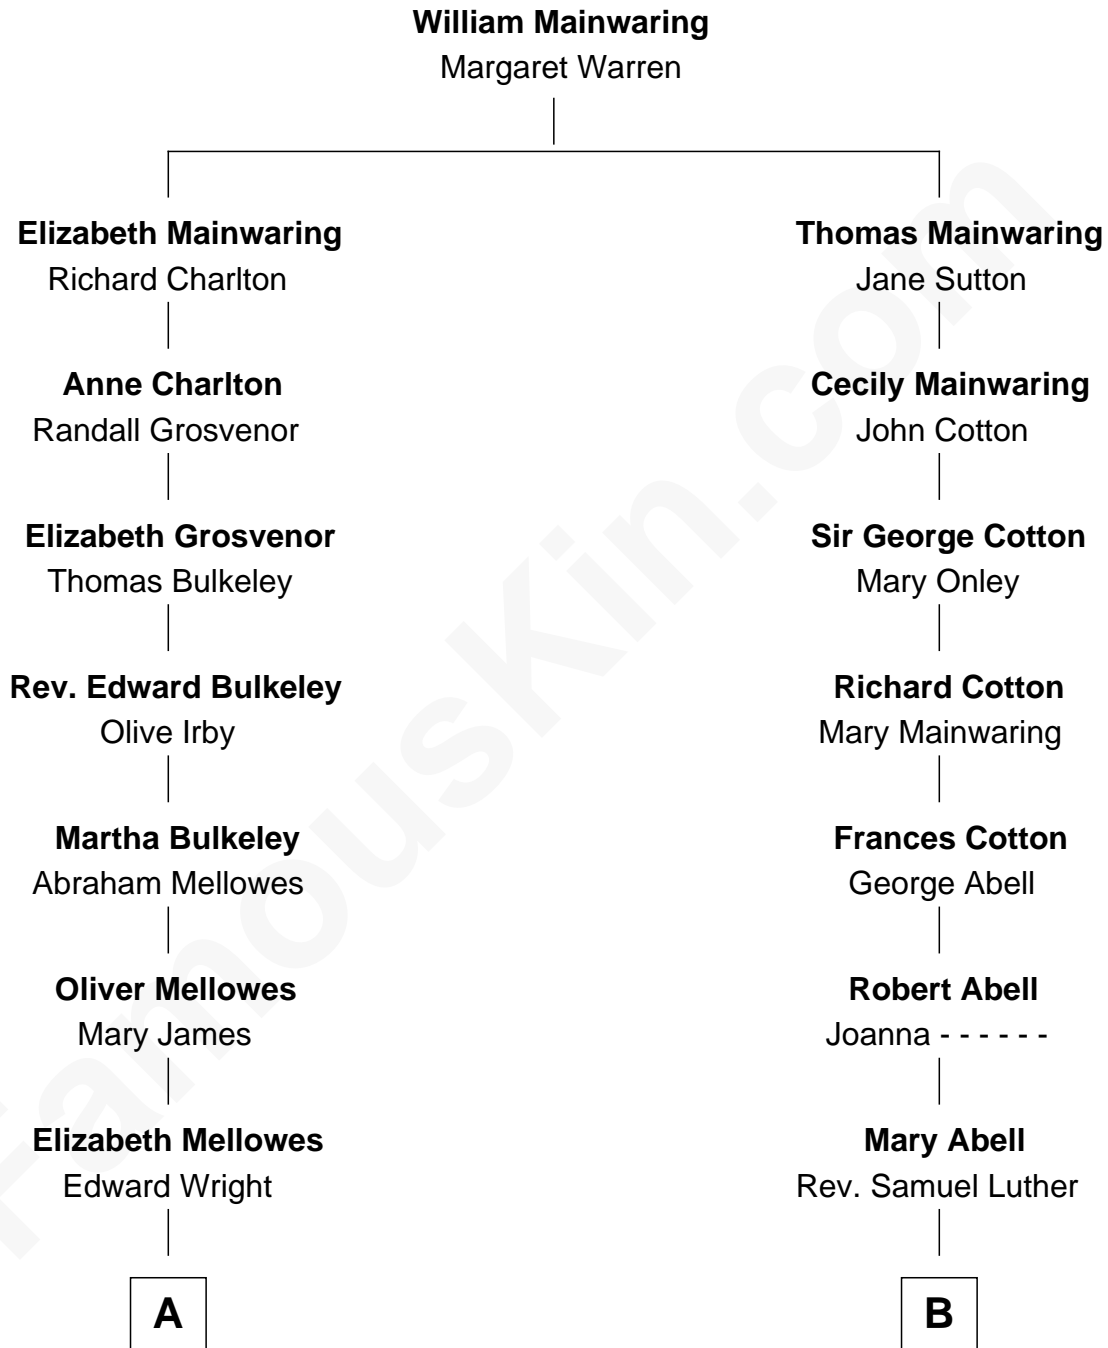

FamousKin.com
Relationship Chart of
Edward Norton
Movie Actor

15th cousin 2 times removed of
Elizabeth Montgomery
TV Actress - "Bewitched"

Edward Norton photo by [David Shankbone](#) (CC BY 3.0)