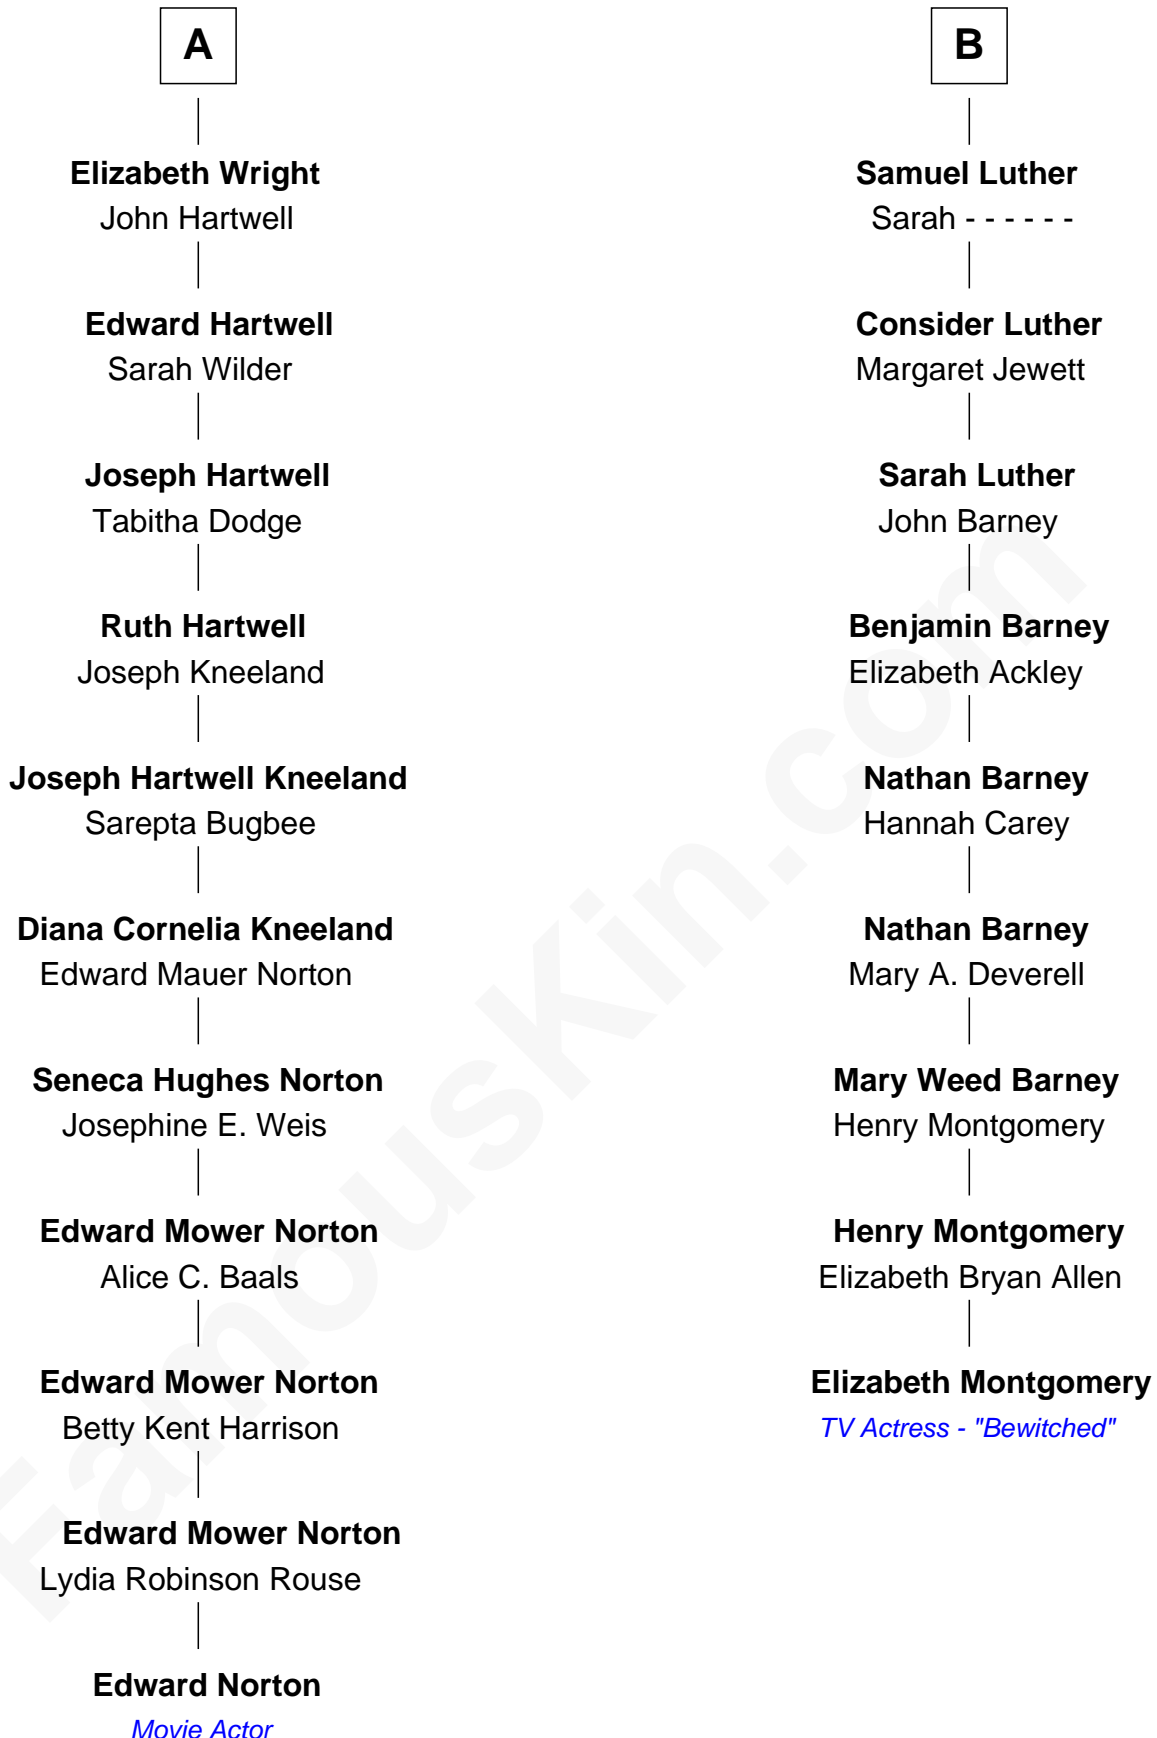

FamousKin.com
Relationship Chart of
Edward Norton
Movie Actor

15th cousin 2 times removed of
Elizabeth Montgomery
TV Actress - "Bewitched"

Edward Norton photo by [David Shankbone](#) (CC BY 3.0)