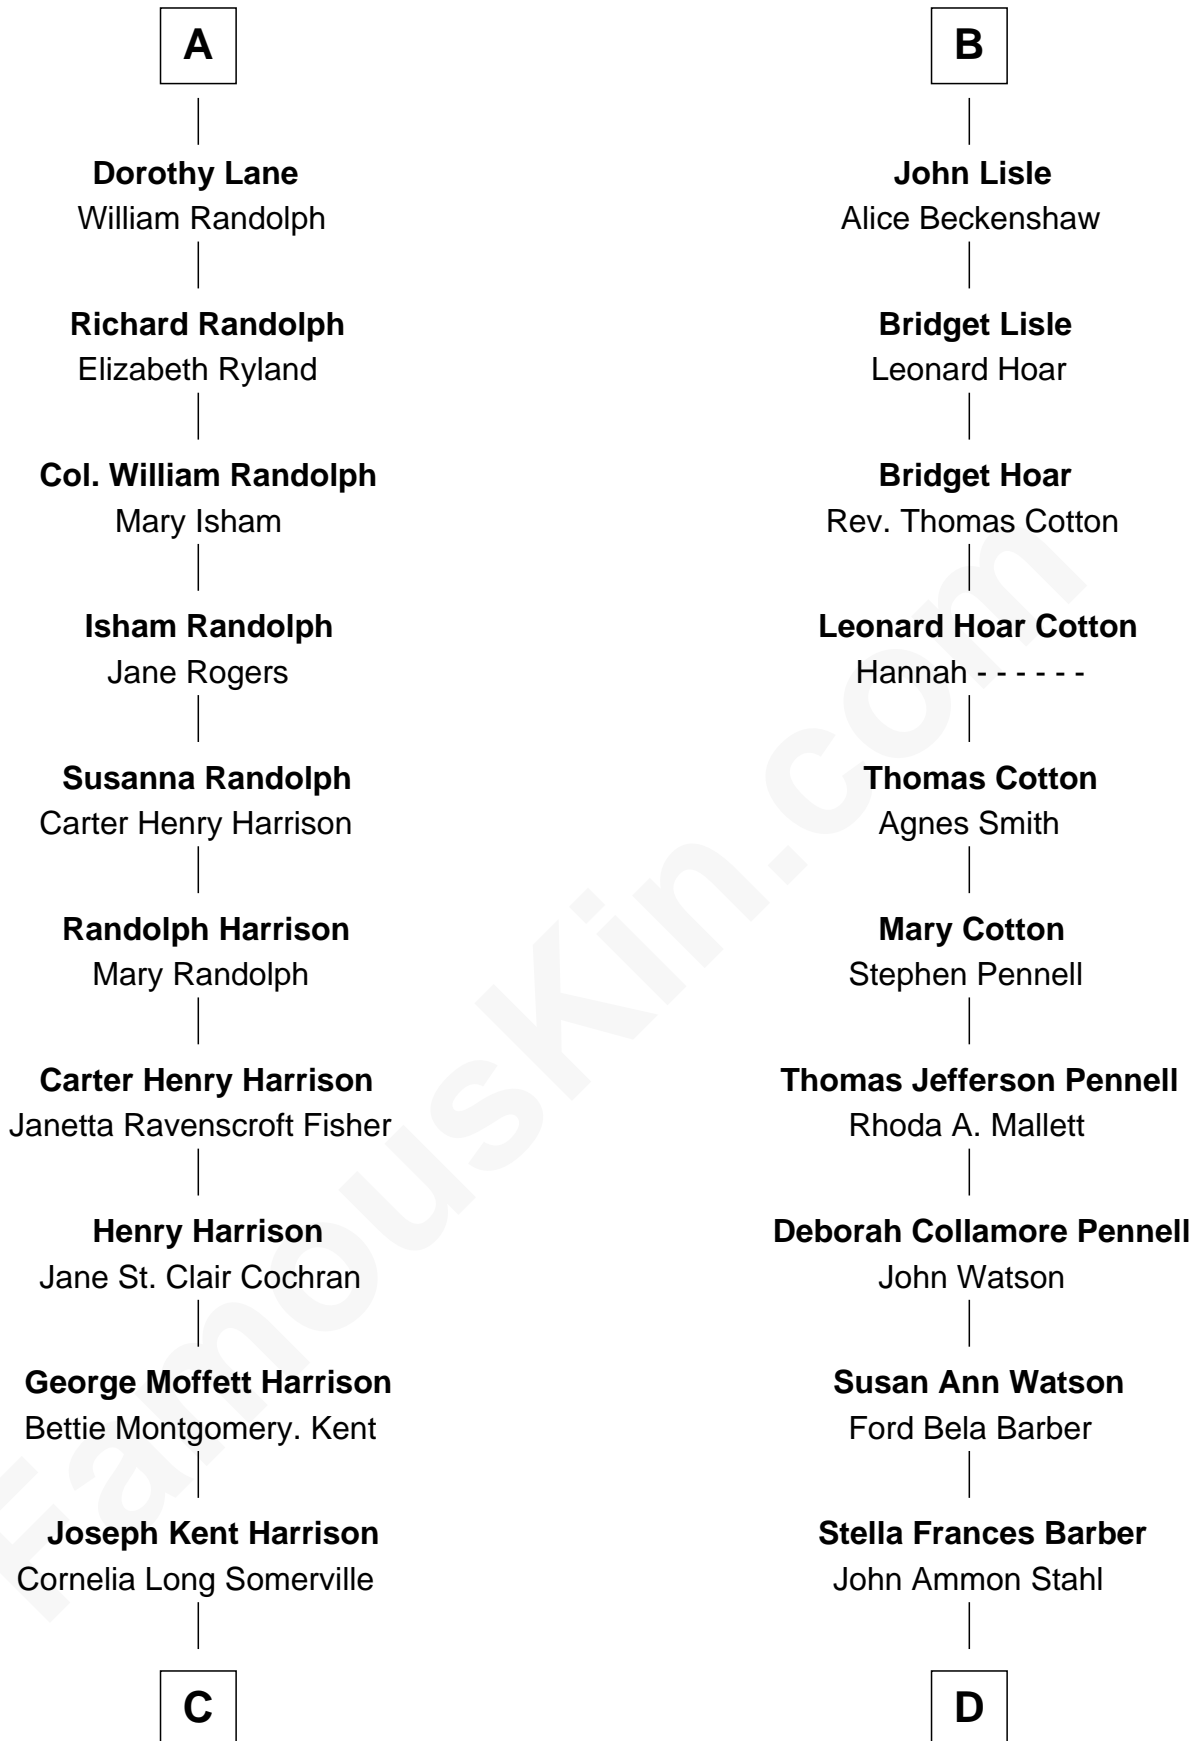

FamousKin.com Relationship Chart of

Edward Norton

Movie Actor

18th cousin 1 time removed of

Warren Buffett

Chairman & CEO, Berkshire Hathaway

Sir Thomas Mowbray

Elizabeth Fitzalan

Elizabeth Jermy

Mary Berkeley

Sir John Hungerford

Bridget Hungerford

Sir William Lisle

B

C

Betty Kent Harrison
Edward Mower Norton