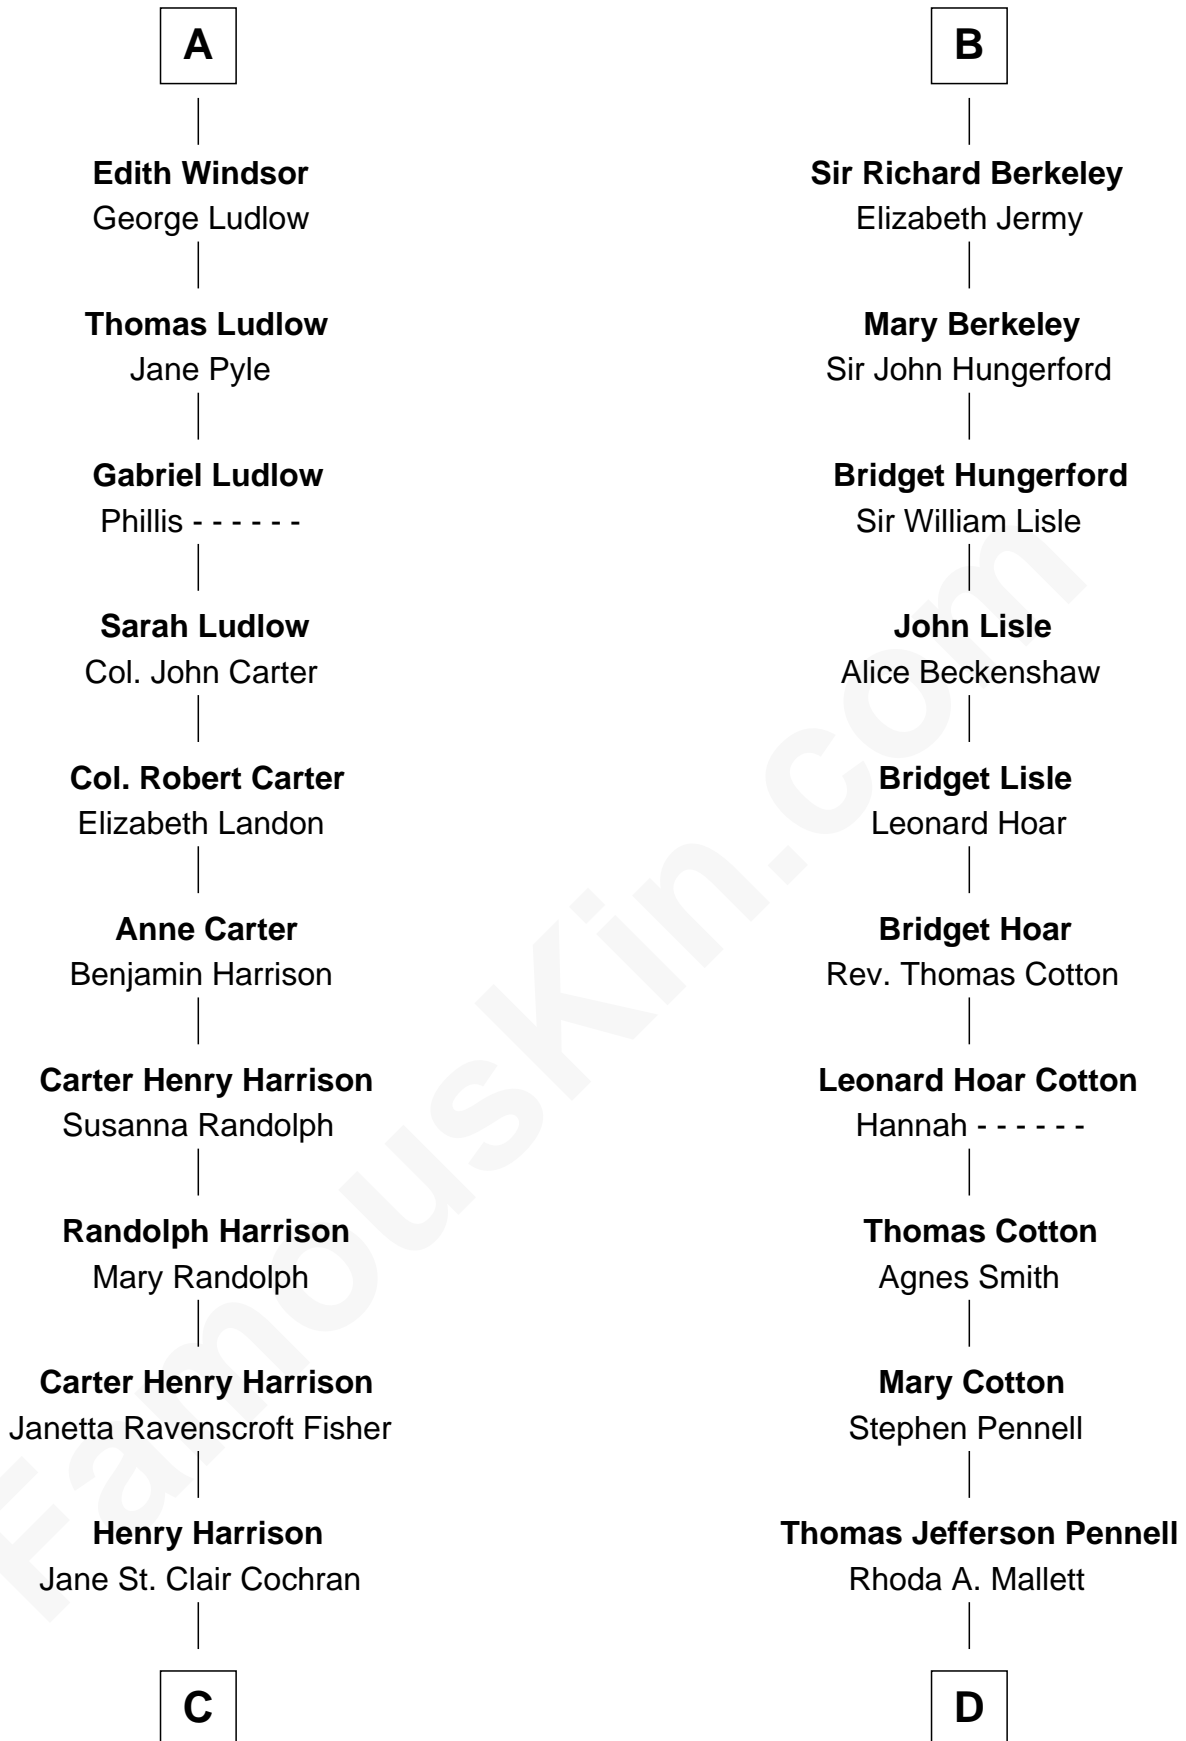

FamousKin.com Relationship Chart of

Edward Norton

Movie Actor

21st cousin of

Warren Buffett

Chairman & CEO, Berkshire Hathaway

Humphrey de Bohun

Elizabeth Plantagenet

C

George Moffett Harrison

Bettie Montgomery. Kent

Joseph Kent Harrison

Cornelia Long Somerville

Betty Kent Harrison

Edward Mower Norton

Edward Mower Norton