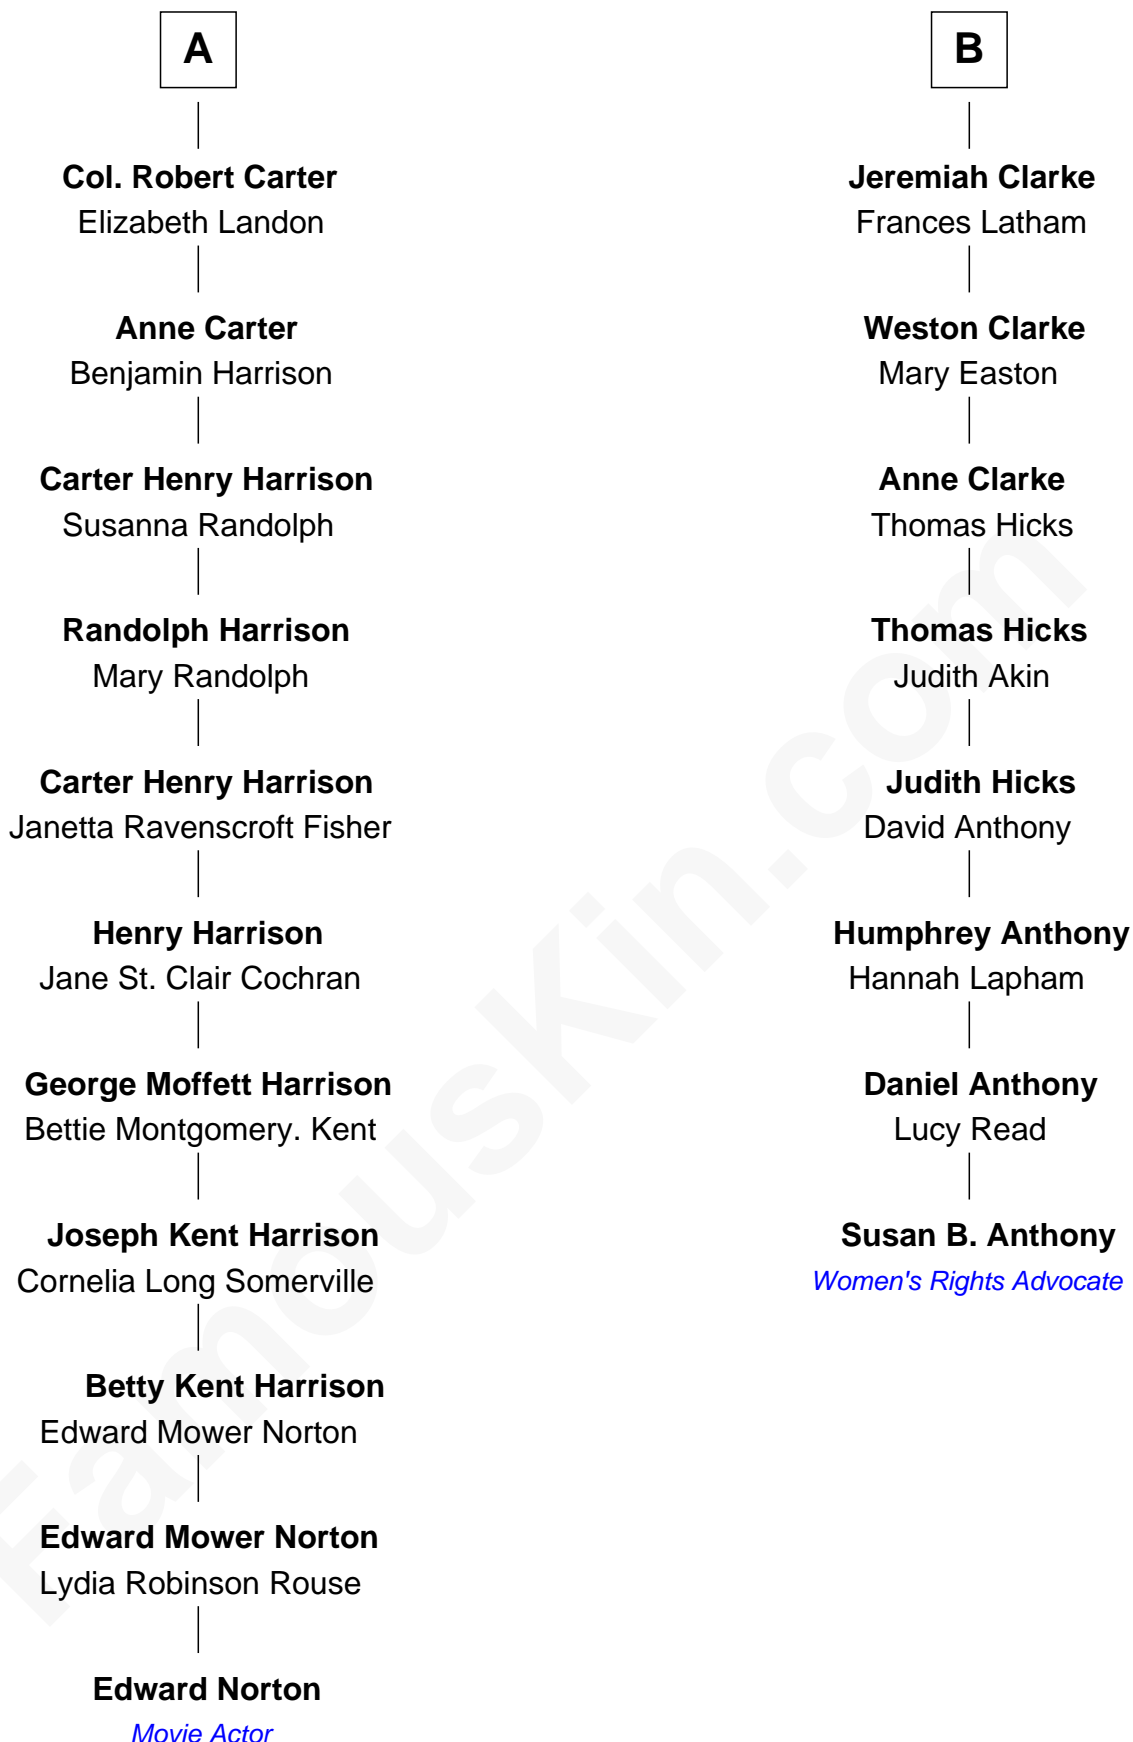

**FamousKin.com**  
**Relationship Chart of**  
**Edward Norton**  
*Movie Actor*

14th cousin 3 times removed of

**Susan B. Anthony**  
*Women's Rights Advocate*

Edward Norton photo by [David Shankbone](#) (CC BY 3.0)