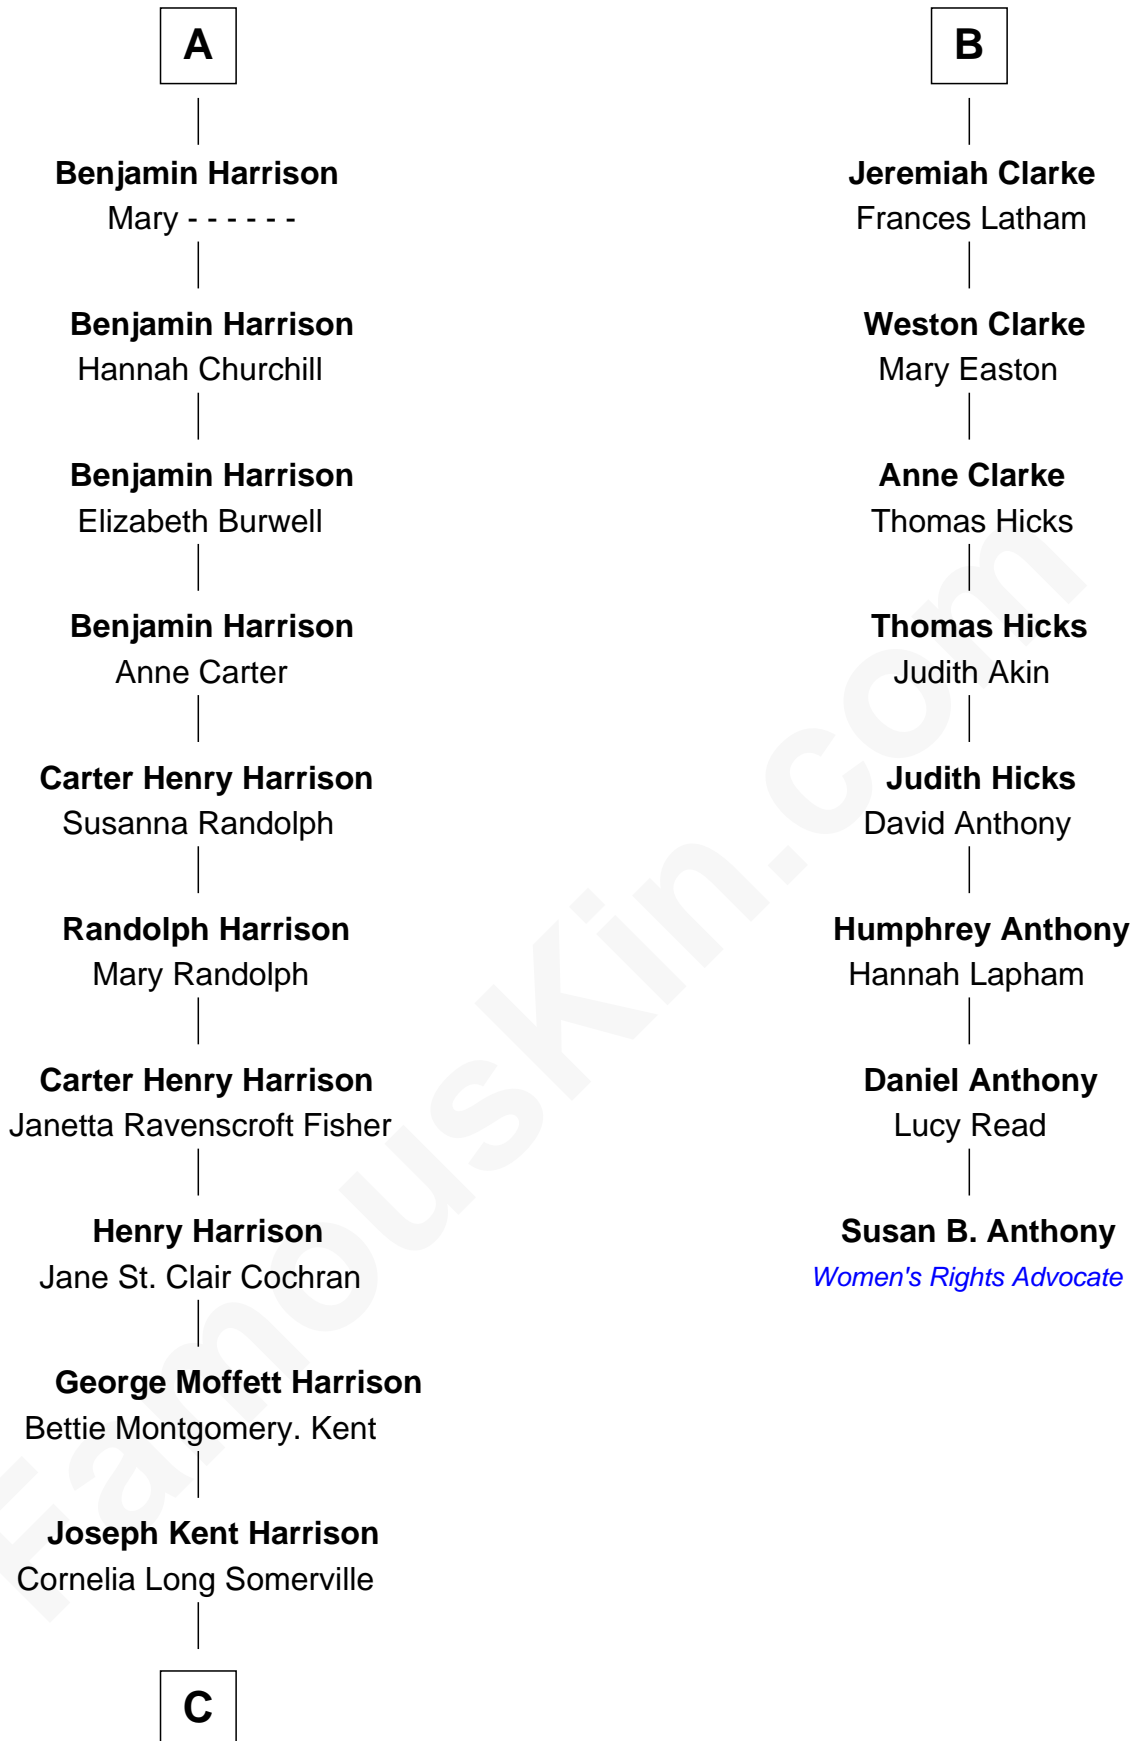

FamousKin.com Relationship Chart of

Edward Norton

Movie Actor

14th cousin 5 times removed of

Susan B. Anthony

Women's Rights Advocate

Stephen le Scrope

Margery de Welles

John le Scrope
Elizabeth Chaworth

Elizabeth le Scrope
Sir Henry le Scrope

Margaret Scrope
John Bernard

John Bernard
Margaret Daundelyn

John Bernard
Cecily Muscote

Francis Bernard
Alice Hazlewood

Elizabeth Bernard
Thomas Harrison

Probable

A

Maude le Scrope
Sir Baldwin Freville

Elizabeth Freville
Sir Thomas Ferrers

Sir Henry Ferrers
Margaret Heckstall

Elizabeth Ferrers
James Clerke

George Clerke
Elizabeth Wilsford

James Clerke
Mary Saxby

William Clerke
Mary Weston

B

C

Betty Kent Harrison
Edward Mower Norton

Edward Mower Norton
Lydia Robinson Rouse

Edward Norton
Movie Actor

FamousKin.com