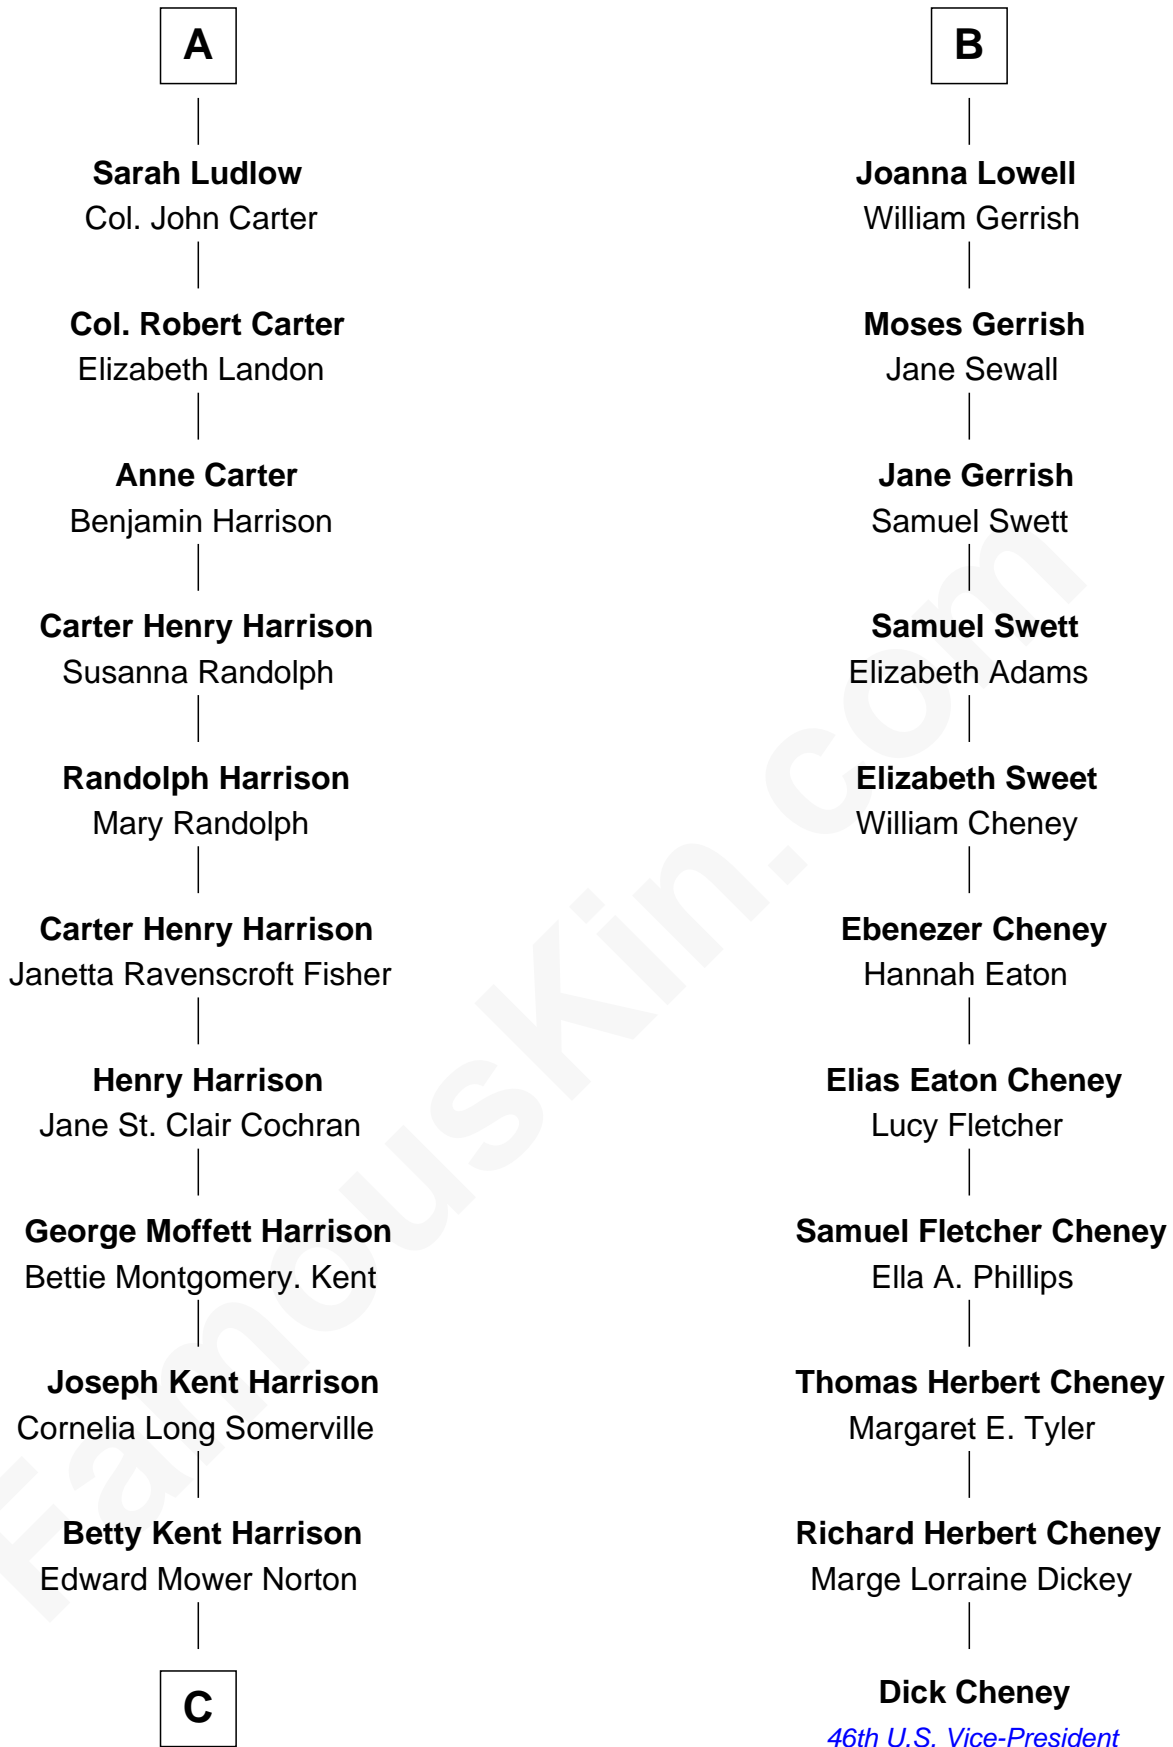

# FamousKin.com Relationship Chart of

**Edward Norton**

*Movie Actor*

17th cousin 1 time removed of

**Dick Cheney**

*46th U.S. Vice-President*

**Sir Hugh Luttrell**  
Catherine de Beaumont

**C**

**Edward Mower Norton**

Lydia Robinson Rouse

**Edward Norton**

*Movie Actor*

FamousKin.com