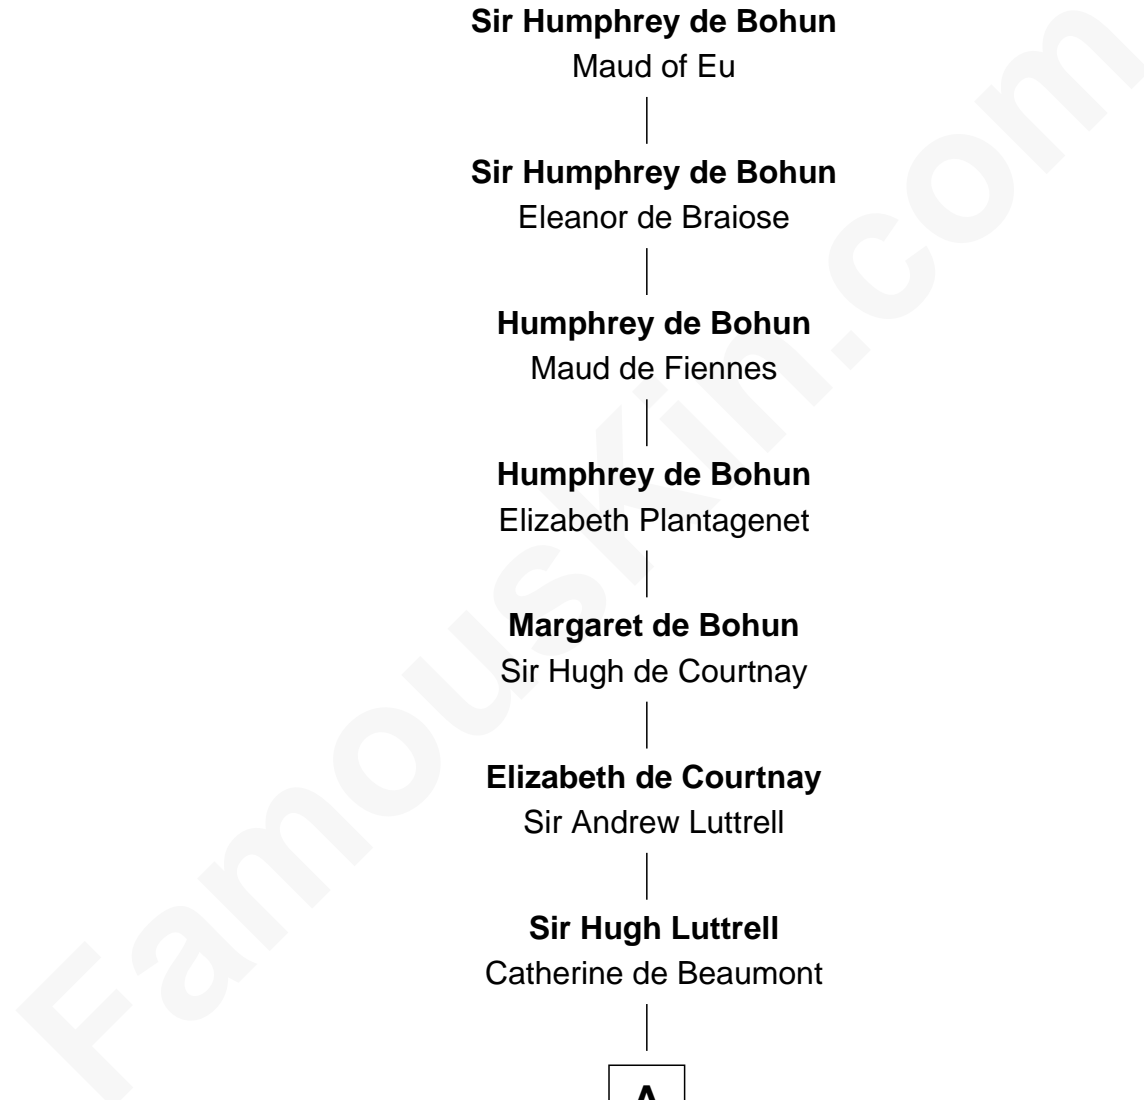

FamousKin.com Relationship Chart of

Edward Norton

Movie Actor

24th Great-grandson of

Henry de Bohun

Magna Carta Surety

Henry de Bohun

Maud de Mandeville

Margaret de Bohun

Sir Hugh de Courtnay

Elizabeth de Courtnay

Sir Andrew Luttrell

Sir Hugh Luttrell

Catherine de Beaumont

A

A