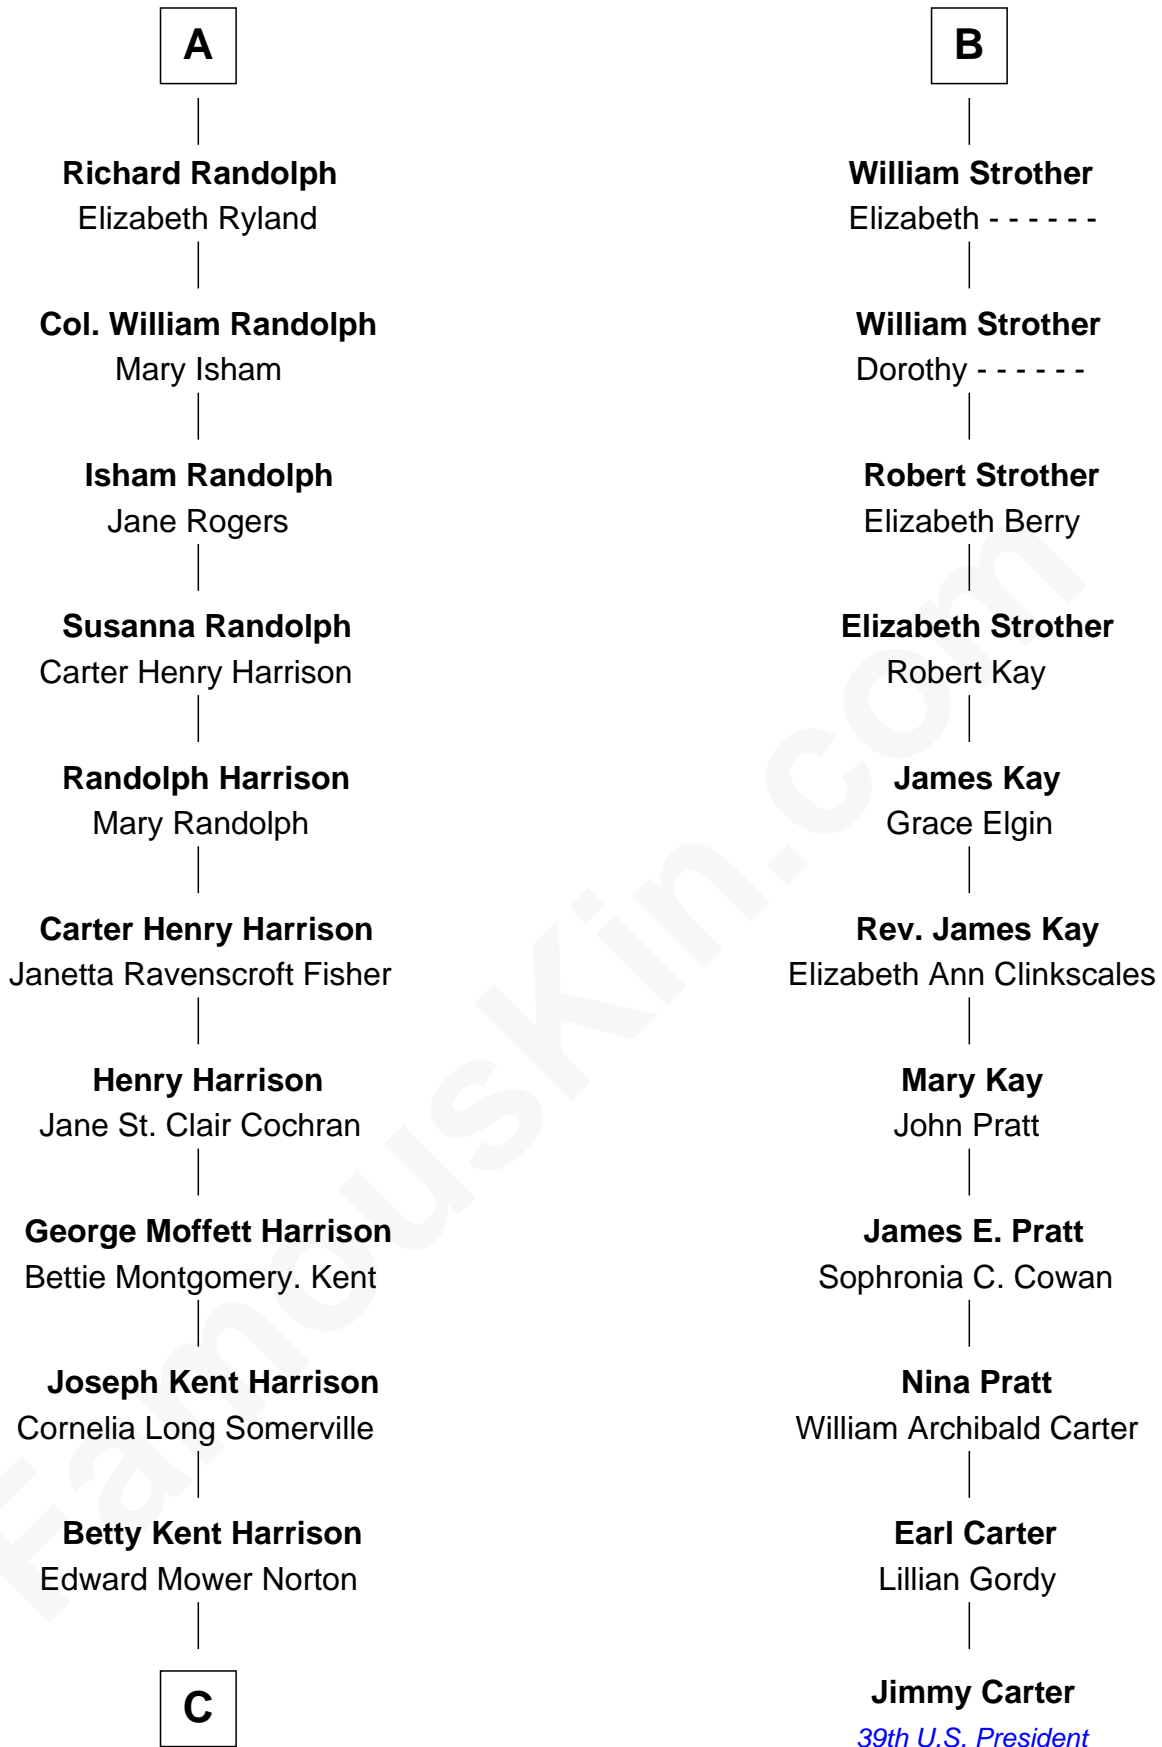

# FamousKin.com Relationship Chart of

**Edward Norton**

*Movie Actor*

17th cousin 1 time removed of

**Jimmy Carter**

*39th U.S. President*

**Sir Ralph Neville**

Joan Beaufort

**Anne Tanfield**

Clement Vincent

**Elizabeth Vincent**

Richard Lane

**Dorothy Lane**

William Randolph

**A**

**George Neville**

Sir George Conyers

**Sir John Conyers**

Agnes Bowes

**Eleanor Conyers**

Lancelot Strother

**B**

**C**

**Edward Mower Norton**  
Lydia Robinson Rouse

**Edward Norton**  
*Movie Actor*

FamousKin.com