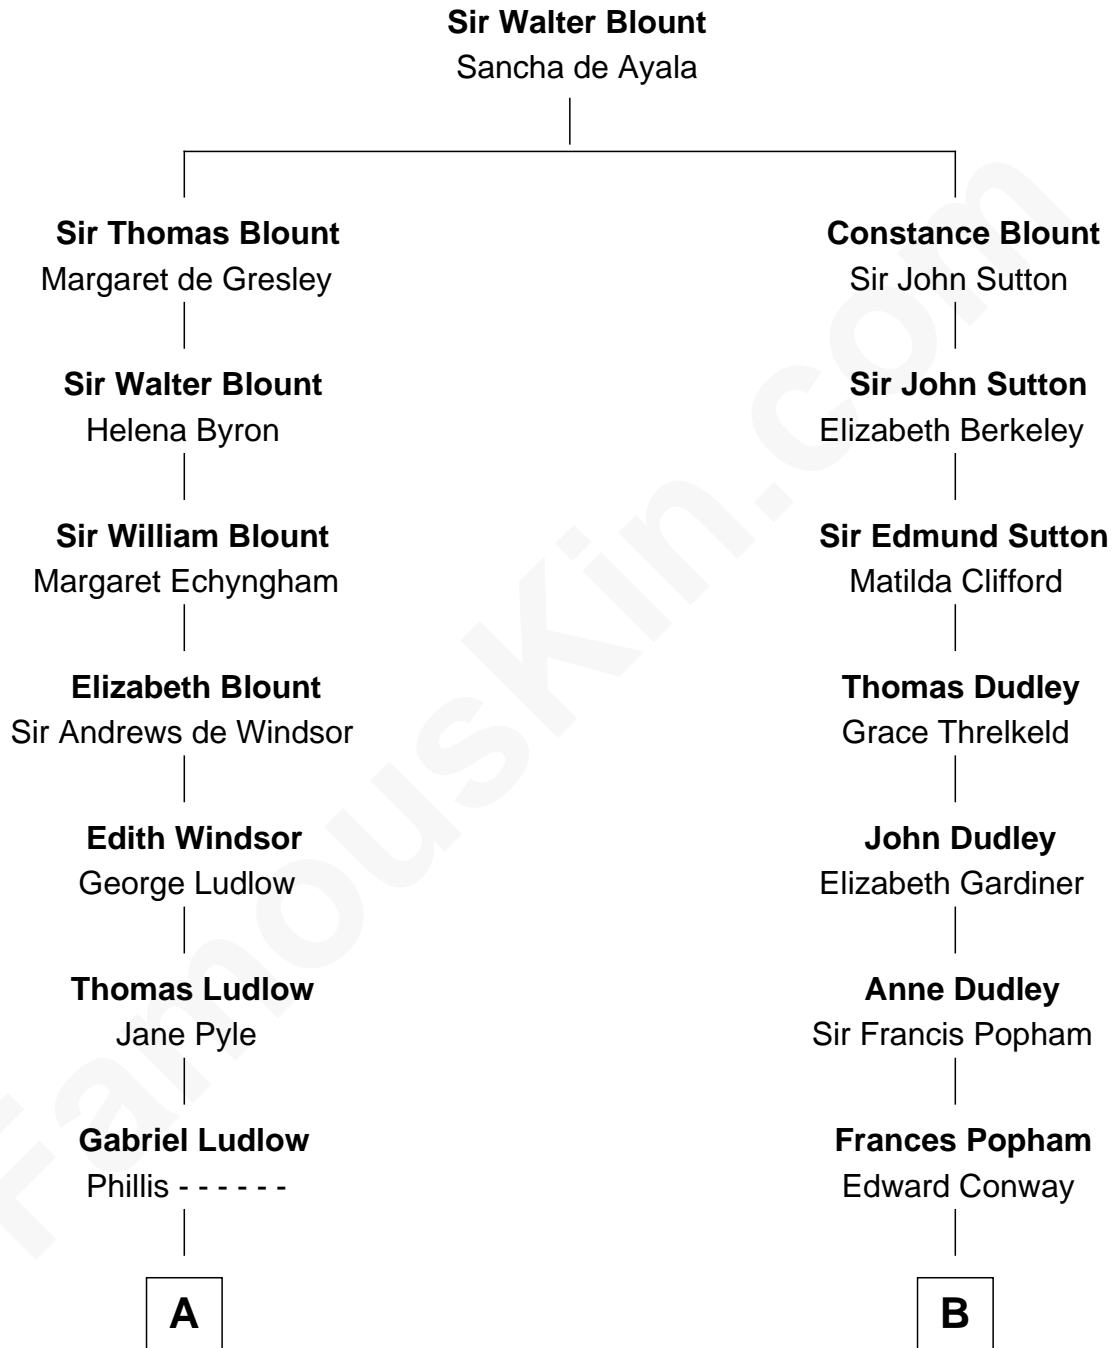

FamousKin.com
Relationship Chart of
Edward Norton
Movie Actor

16th cousin 2 times removed of
Sir Winston Churchill
Prime Minister of the United Kingdom

C

Edward Mower Norton

Lydia Robinson Rouse

Edward Norton