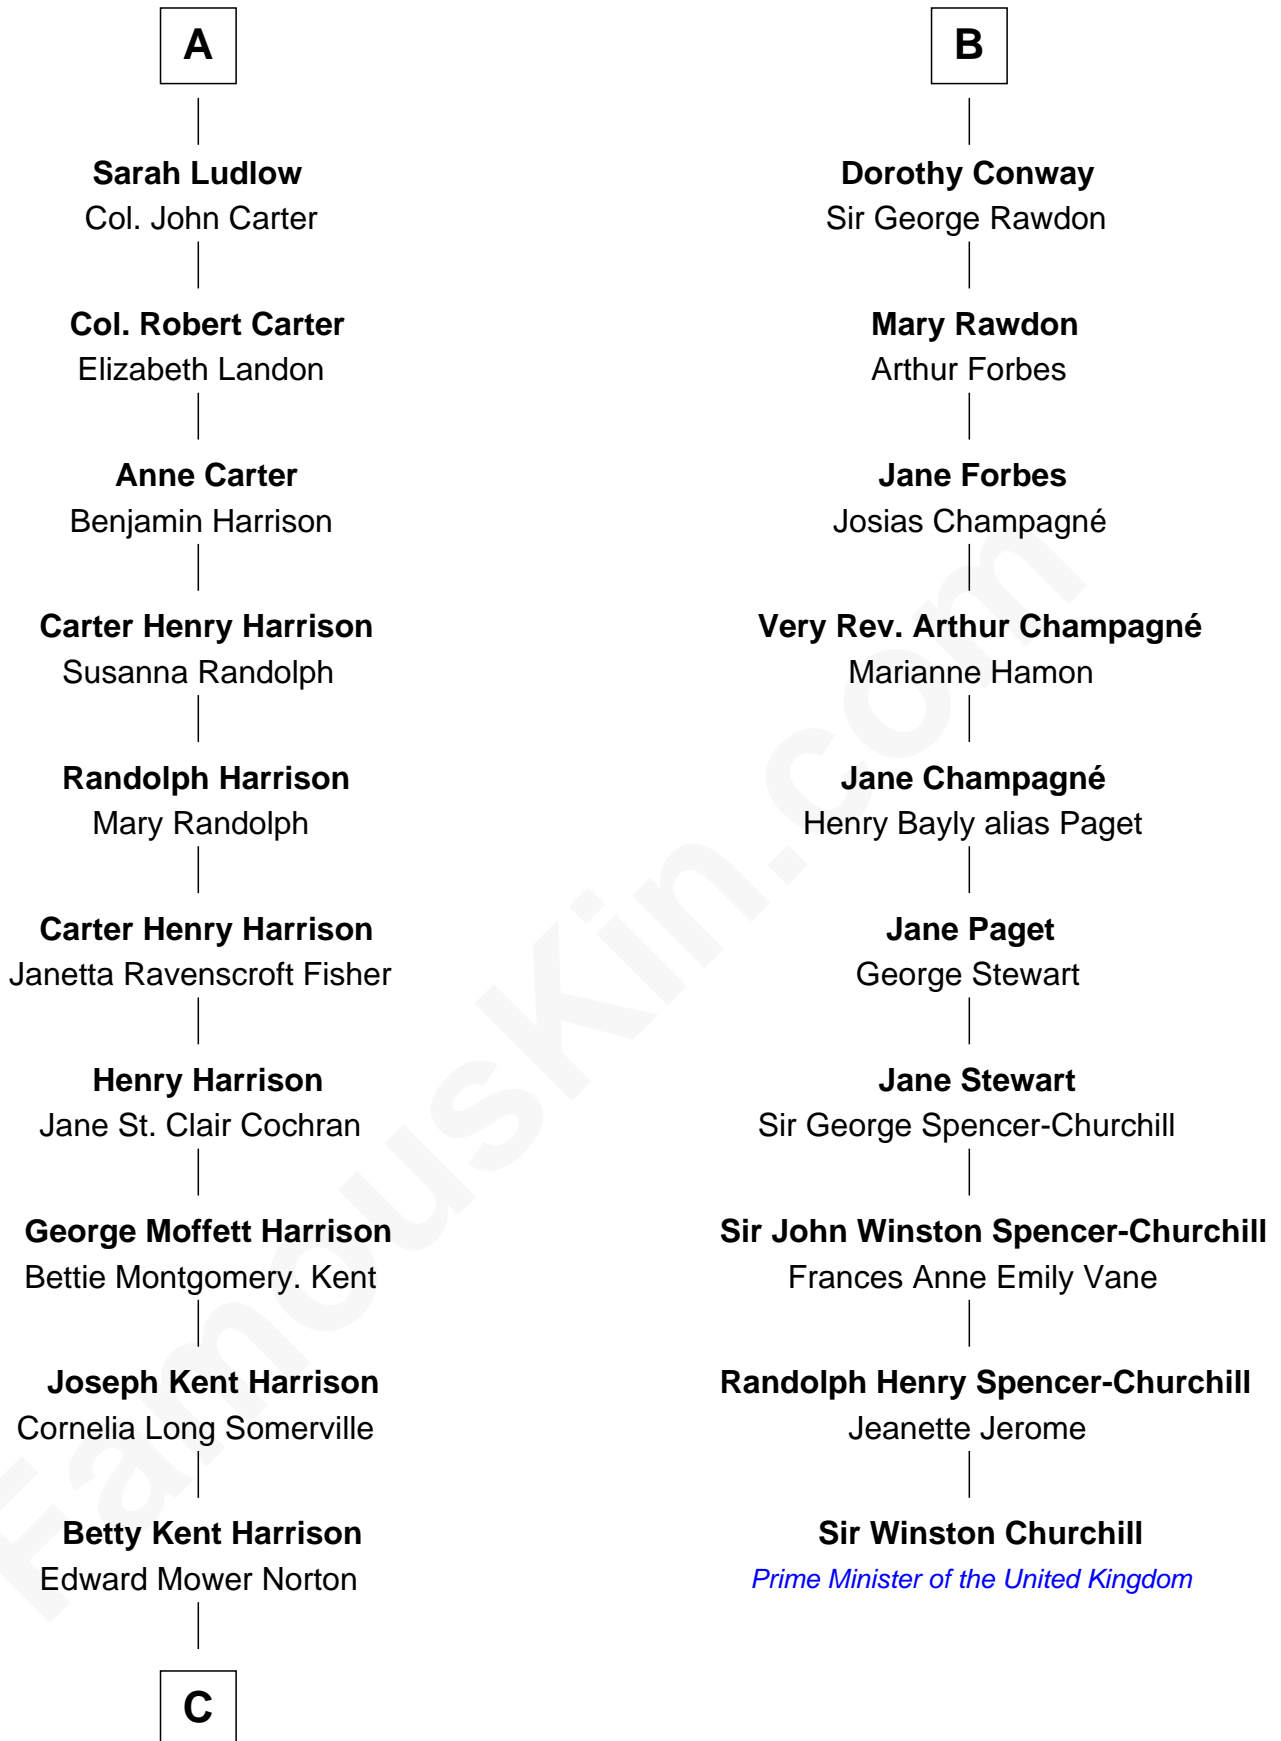

FamousKin.com
Relationship Chart of
Edward Norton
Movie Actor

16th cousin 2 times removed of
Sir Winston Churchill
Prime Minister of the United Kingdom

C

Edward Mower Norton

Lydia Robinson Rouse

Edward Norton