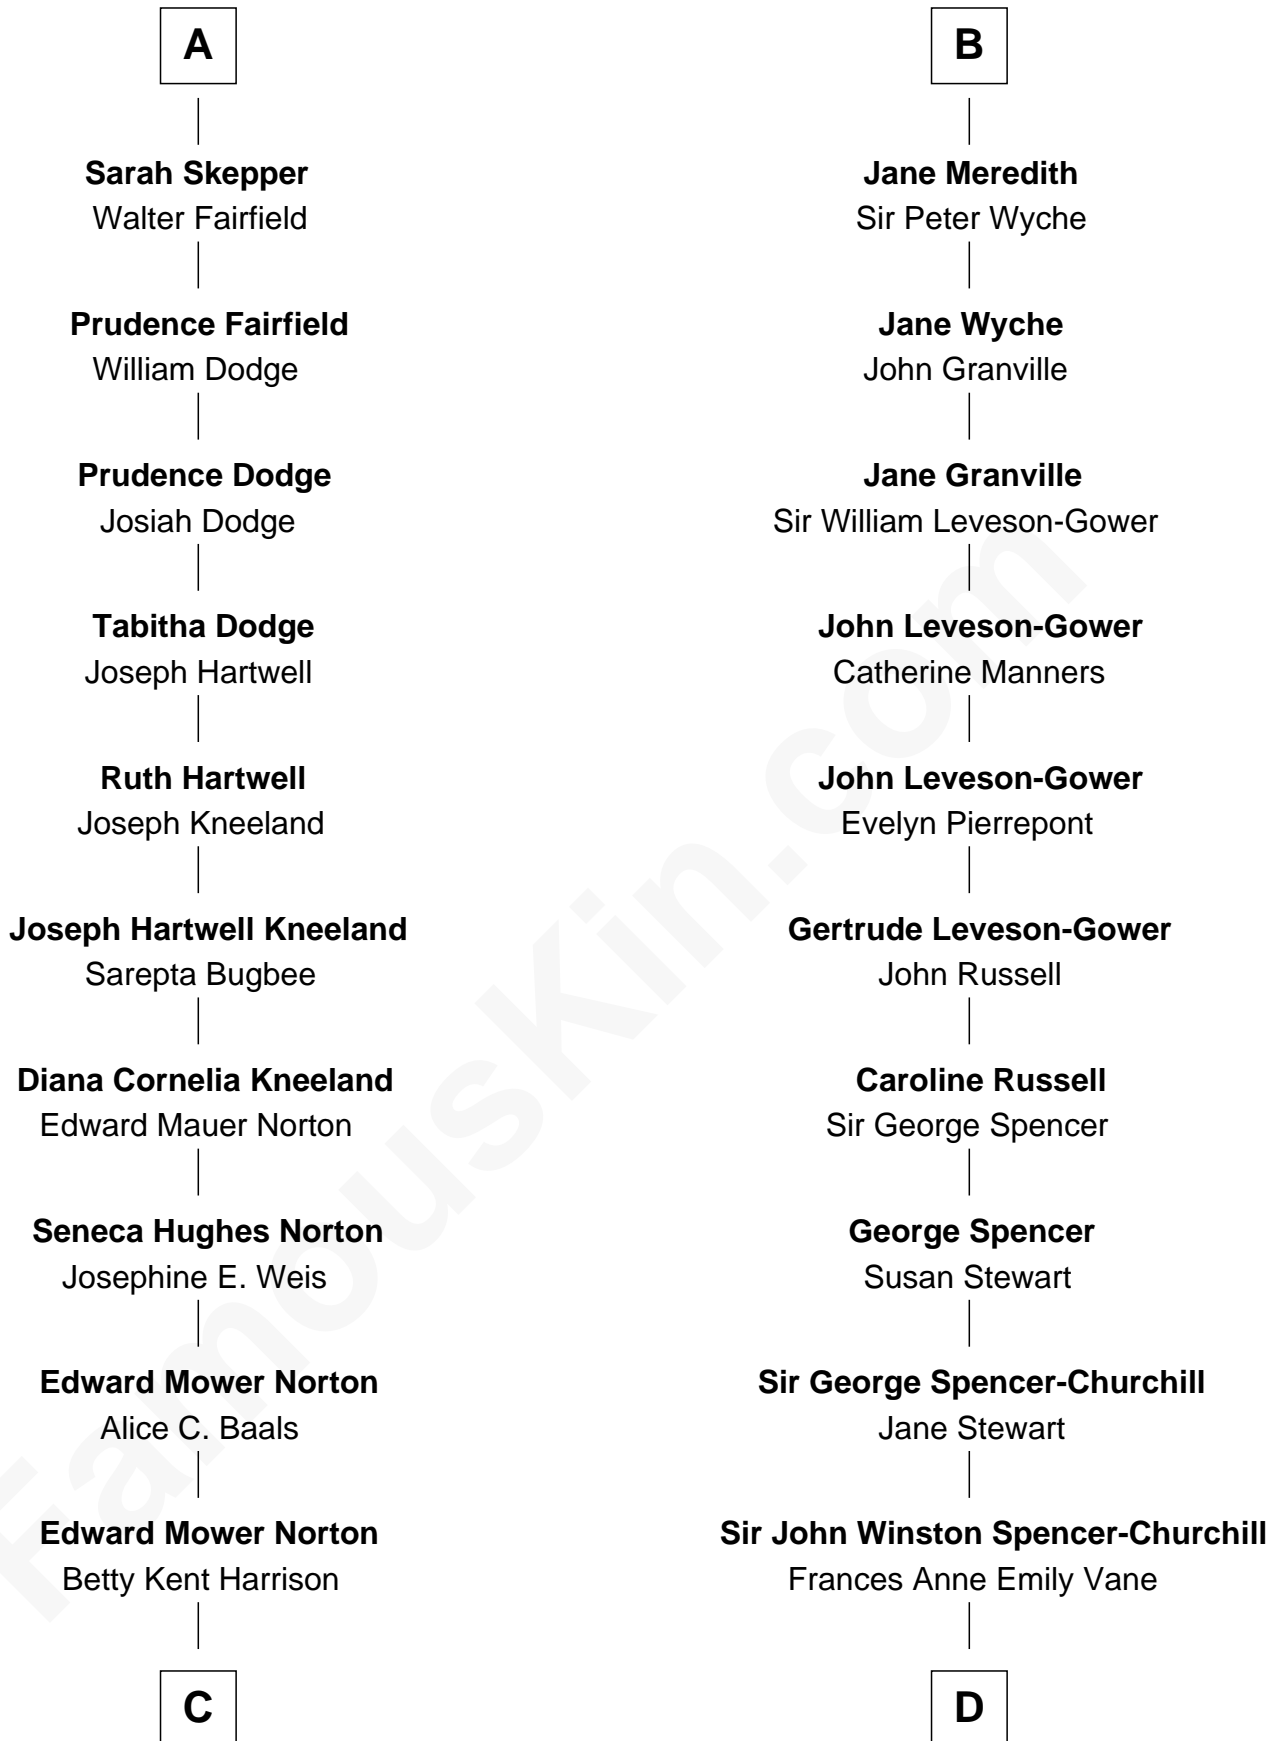

FamousKin.com Relationship Chart of

Edward Norton

Movie Actor

18th cousin of

Sir Winston Churchill

Prime Minister of the United Kingdom

Thomas Morley

Isabel de la Pole

C

Edward Mower Norton

Lydia Robinson Rouse

Edward Norton

Movie Actor

D

Randolph Henry Spencer-Churchill

Jeanette Jerome