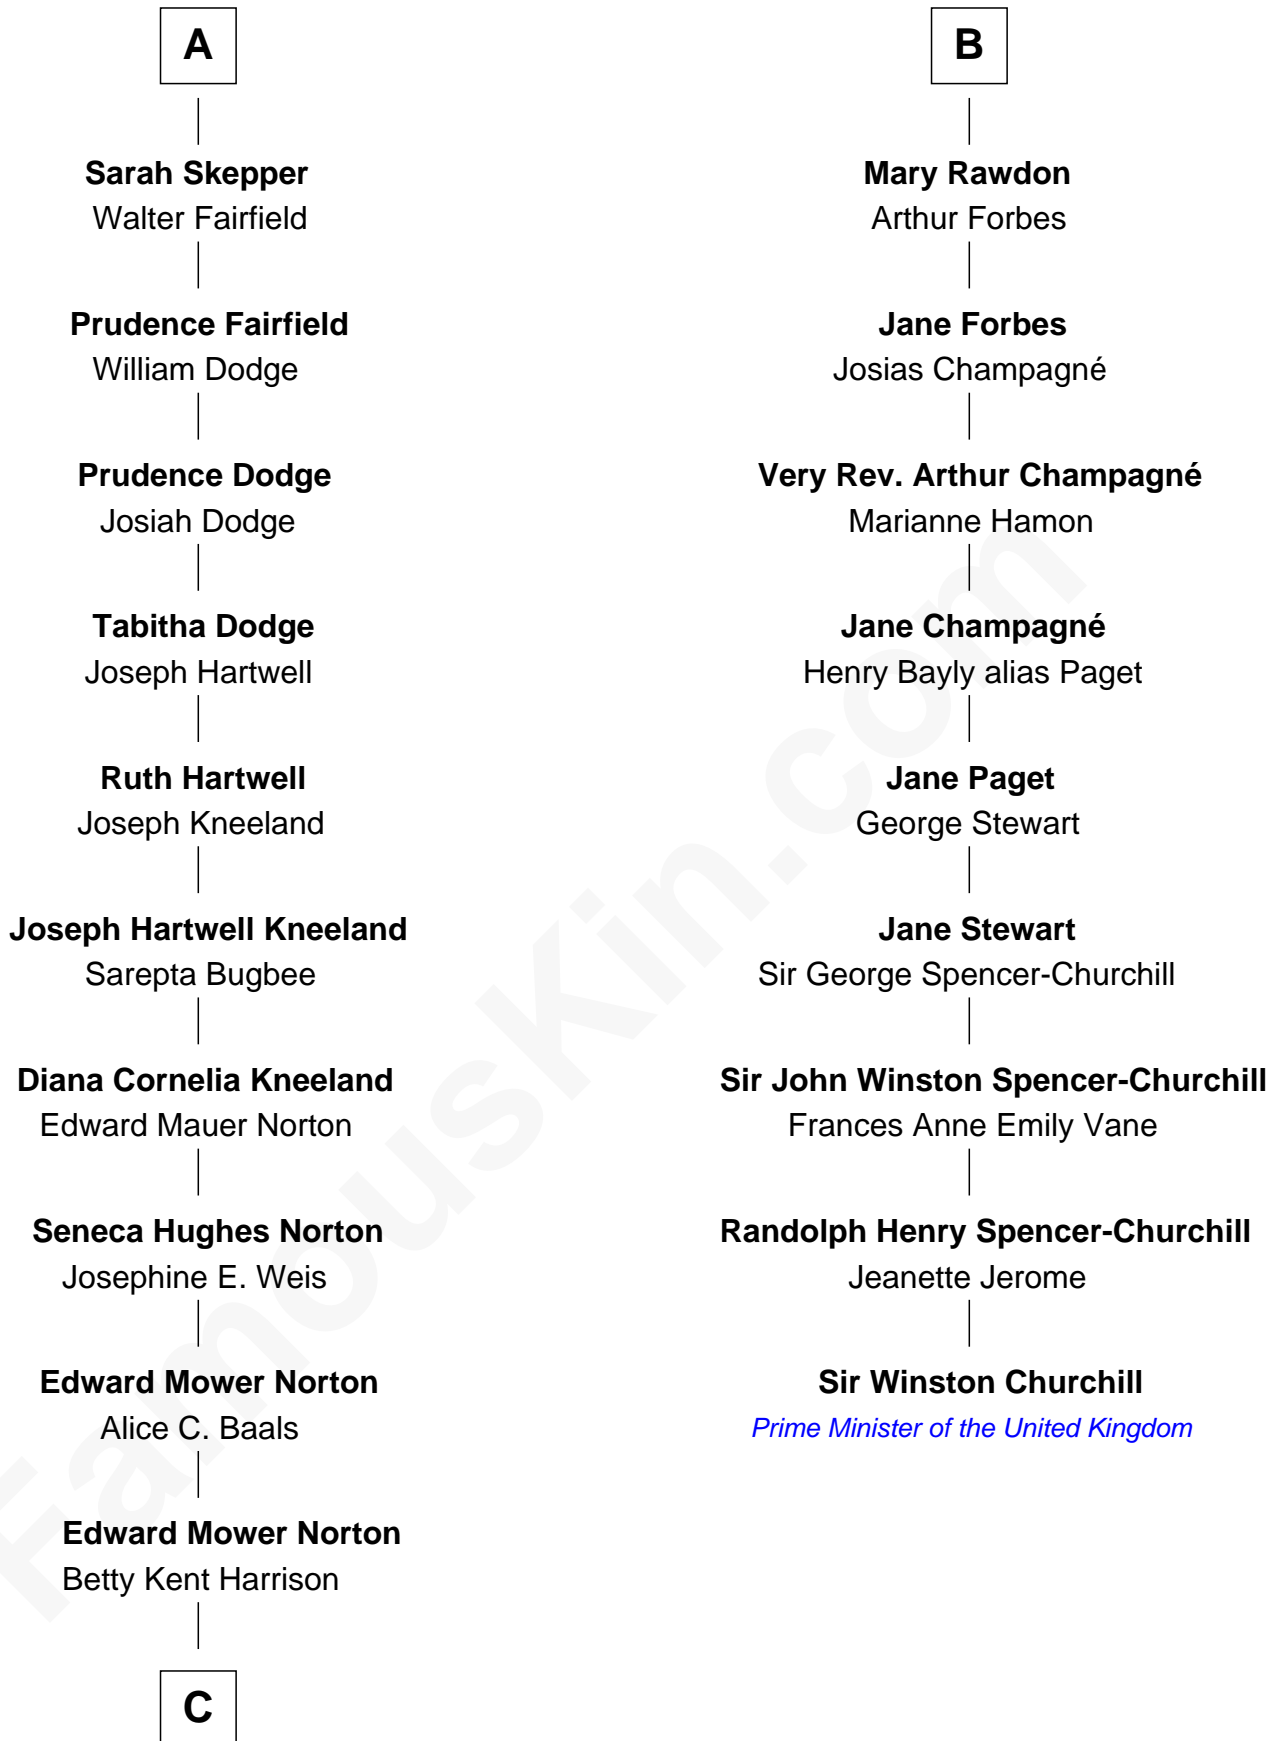

# FamousKin.com Relationship Chart of

**Edward Norton**

*Movie Actor*

15th cousin 3 times removed of

**Sir Winston Churchill**

*Prime Minister of the United Kingdom*

**Sir John Clifford**

Elizabeth Percy

C

Edward Mower Norton

Lydia Robinson Rouse

Edward Norton

*Movie Actor*

FamousKin.com