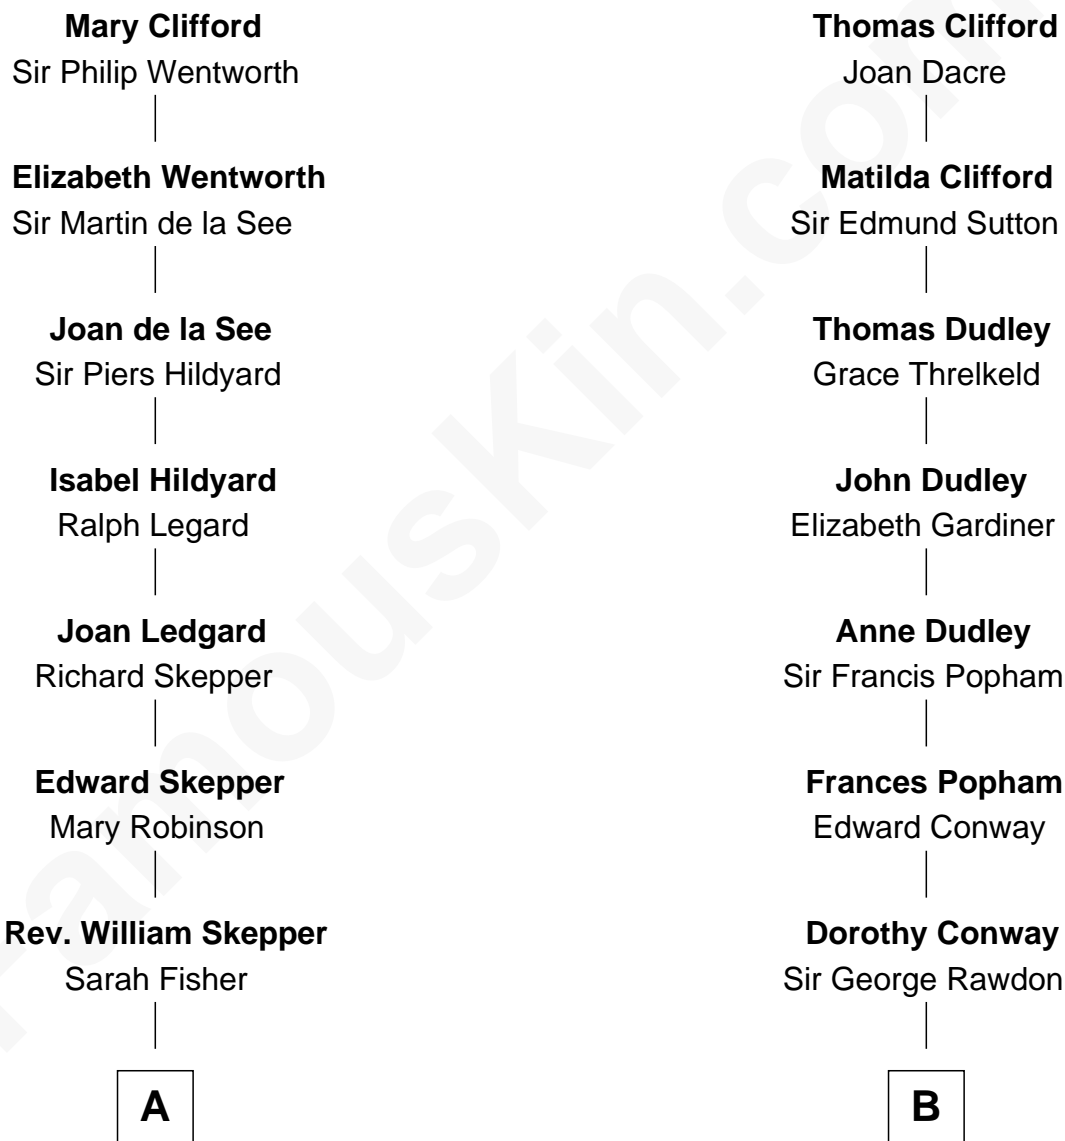

# FamousKin.com Relationship Chart of

**Edward Norton**

*Movie Actor*

15th cousin 3 times removed of

**Sir Winston Churchill**

*Prime Minister of the United Kingdom*

**Sir John Clifford**

Elizabeth Percy