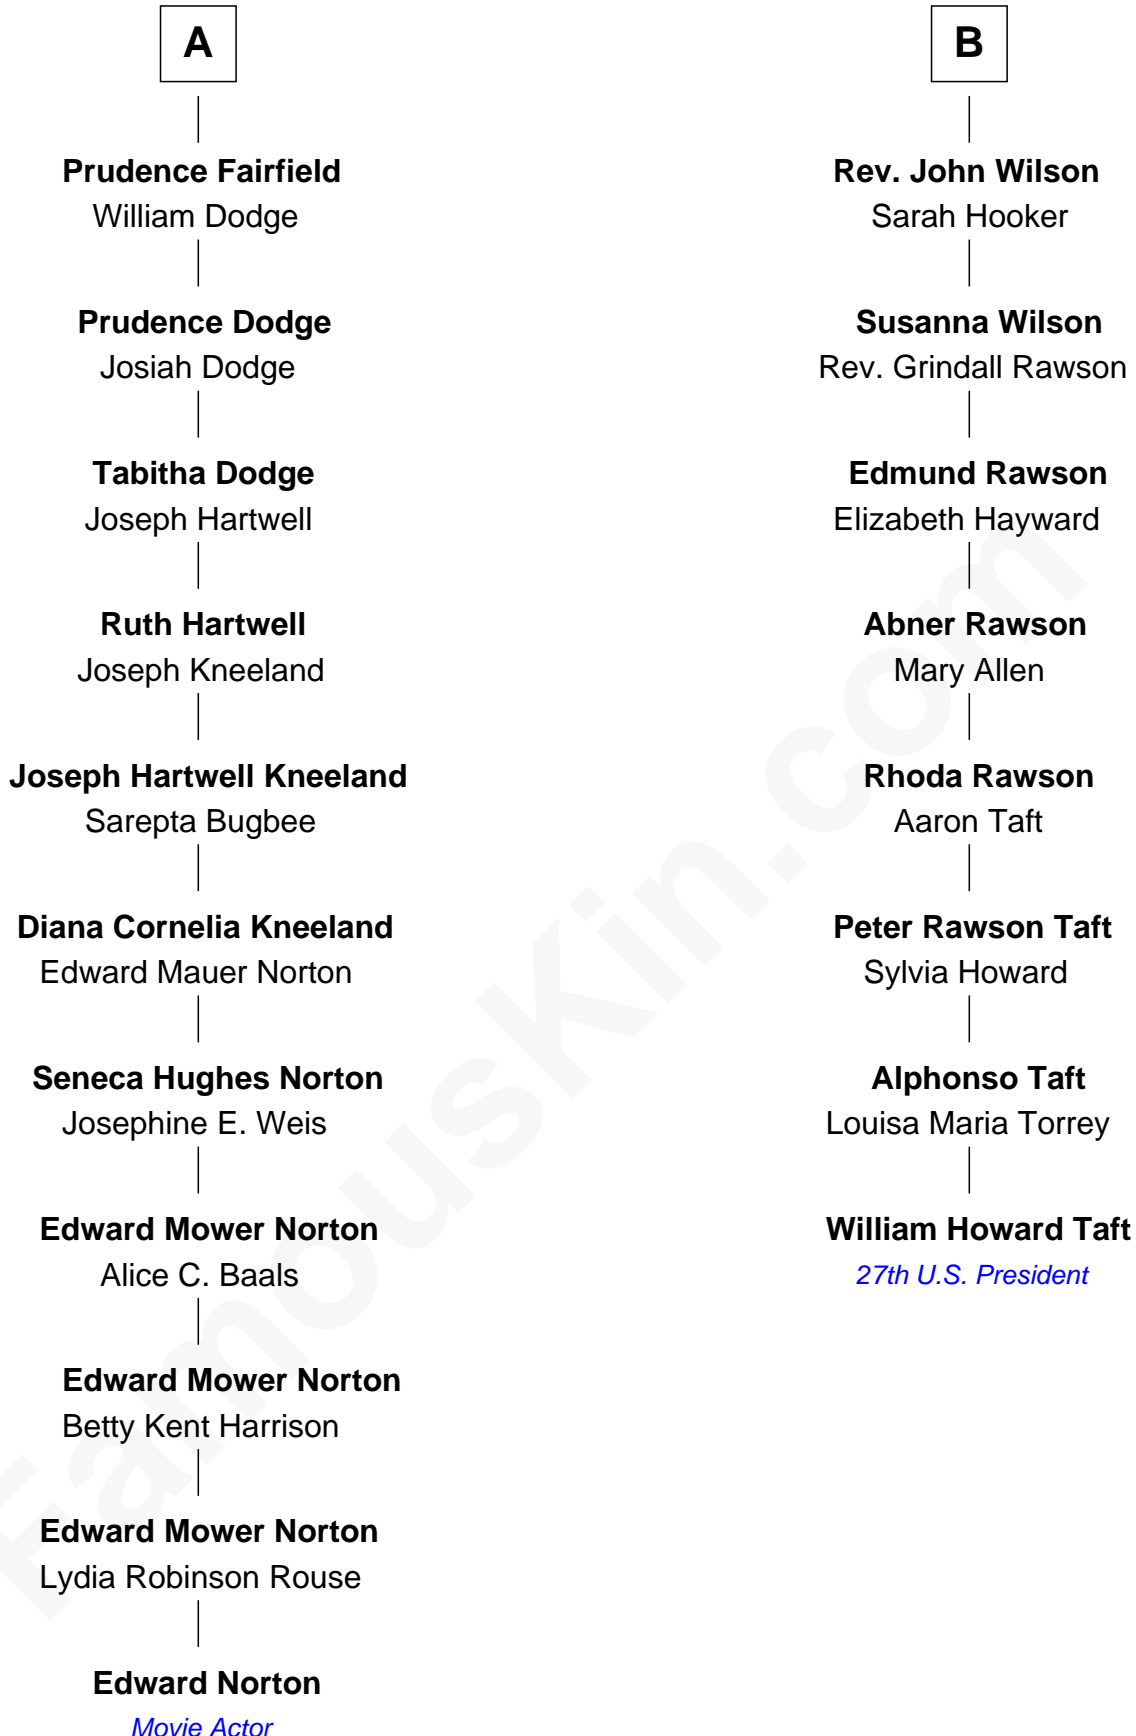

FamousKin.com Relationship Chart of

Edward Norton

Movie Actor

14th cousin 3 times removed of

William Howard Taft

27th U.S. President

Sir John Hastings

Anne Morley

Edward Norton photo by [David Shankbone](#) (CC BY 3.0)