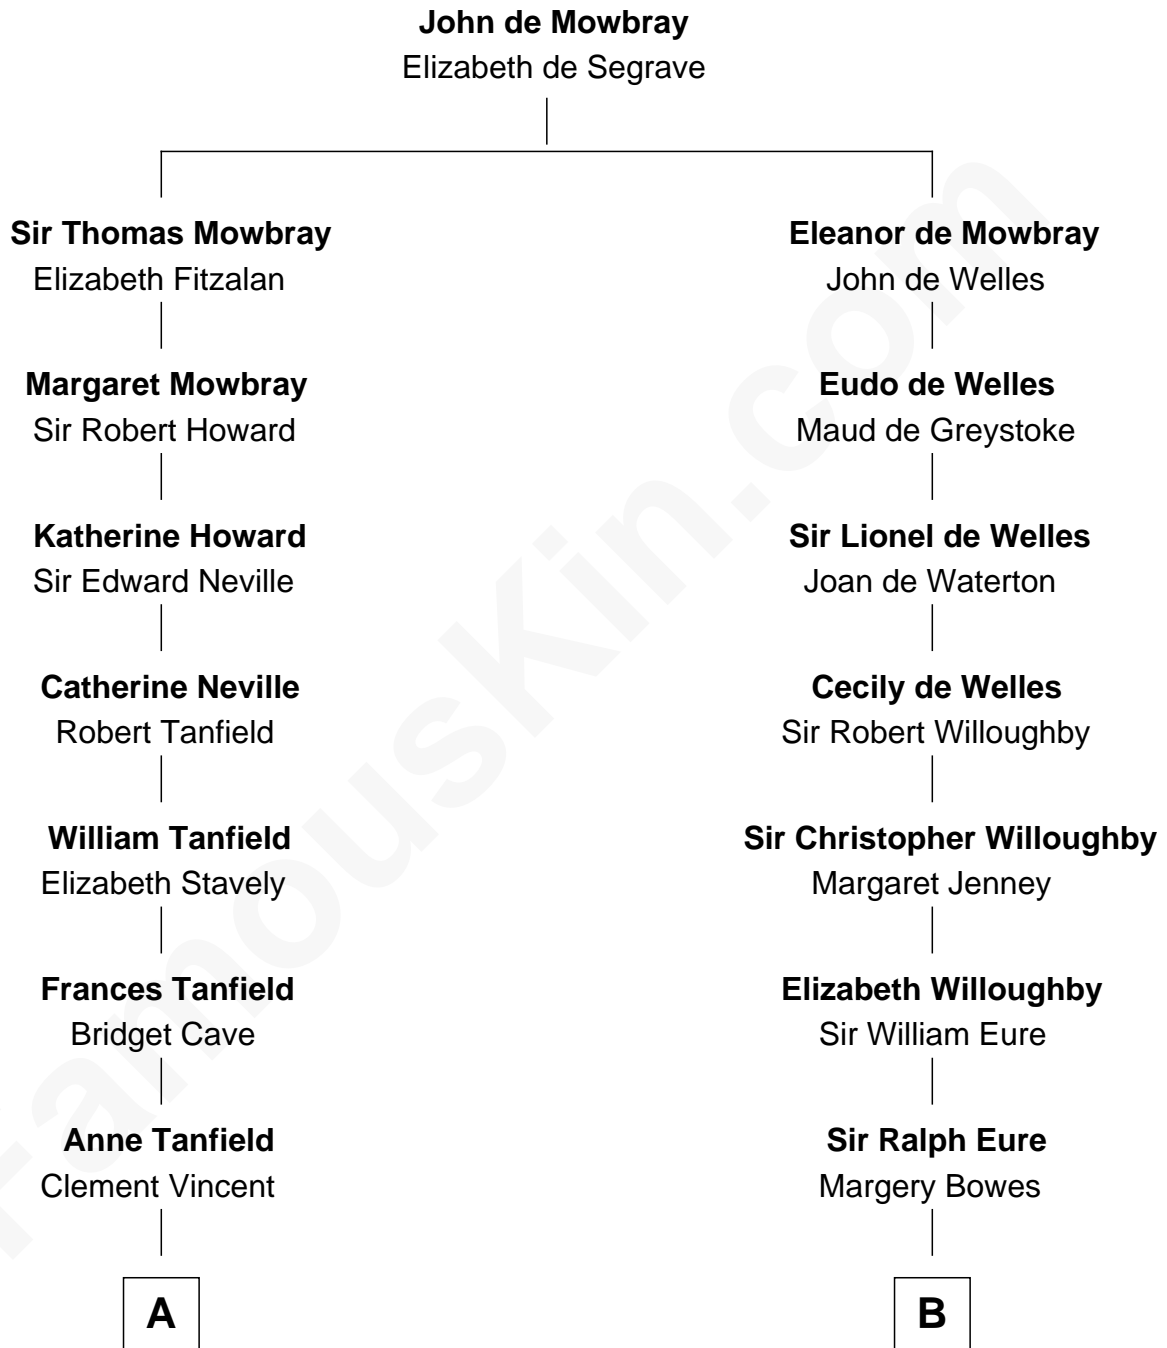

FamousKin.com Relationship Chart of

Edward Norton

Movie Actor

17th cousin 3 times removed of

William Howard Taft

27th U.S. President

C

—
Joseph Kent Harrison
Cornelia Long Somerville

—
Betty Kent Harrison
Edward Mower Norton

—
Edward Mower Norton
Lydia Robinson Rouse

—
Edward Norton
Movie Actor

FamousKin.com