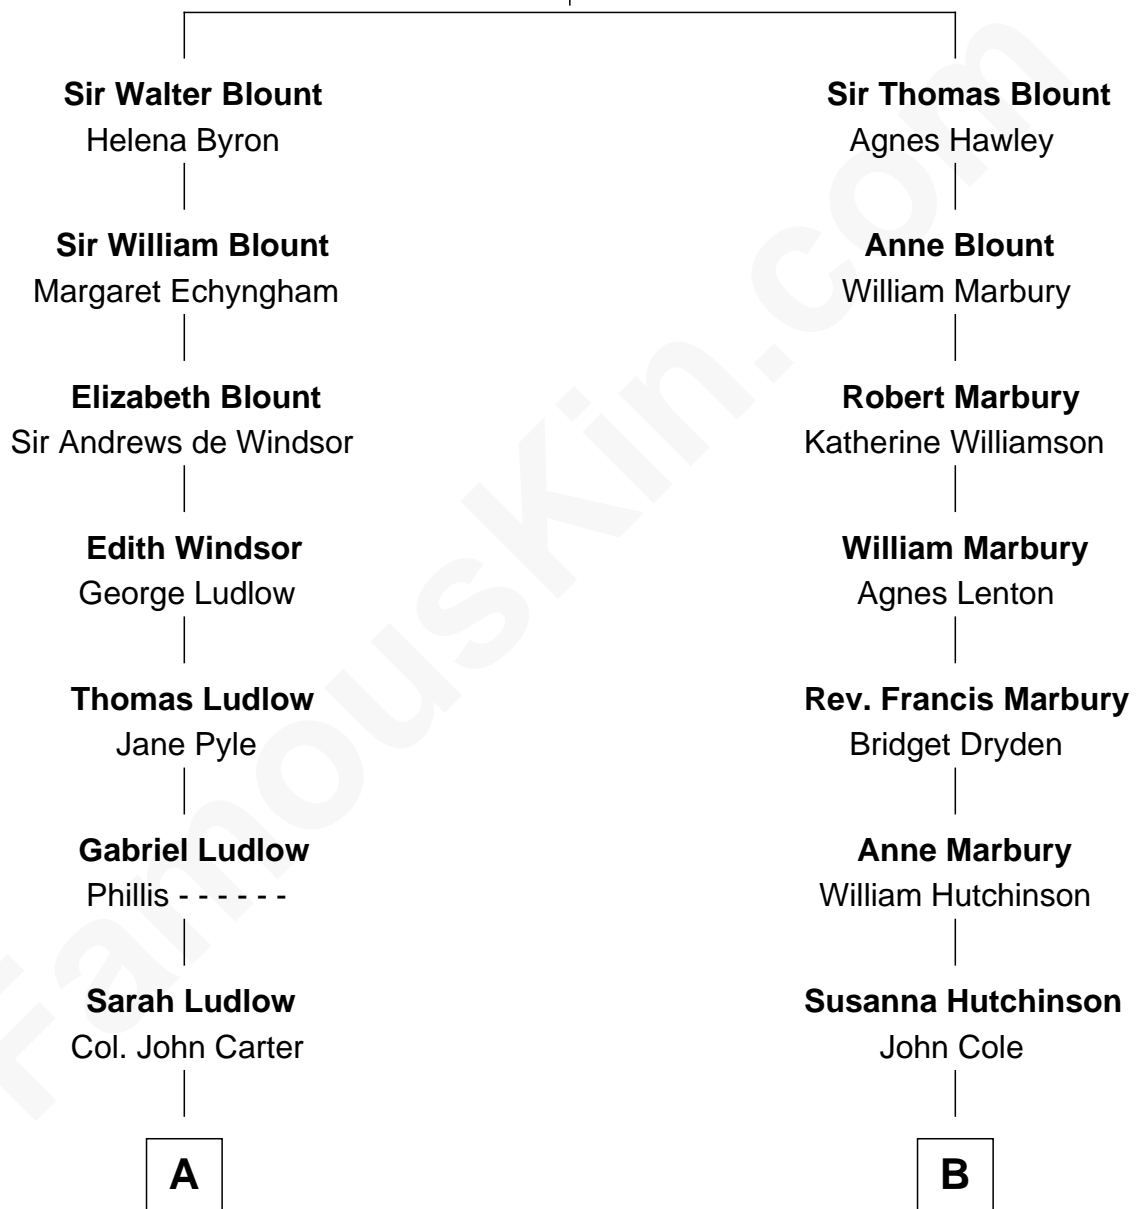

FamousKin.com Relationship Chart of

Edward Norton

Movie Actor

16th cousin 1 time removed of

Mitt Romney

70th Governor of Massachusetts

Sir Thomas Blount

Margaret de Gresley

Edward Norton photo by [David Shankbone](#) (CC BY 3.0)

Mitt Romney photo by [Gage Skidmore](#) (CC BY-SA 3.0)