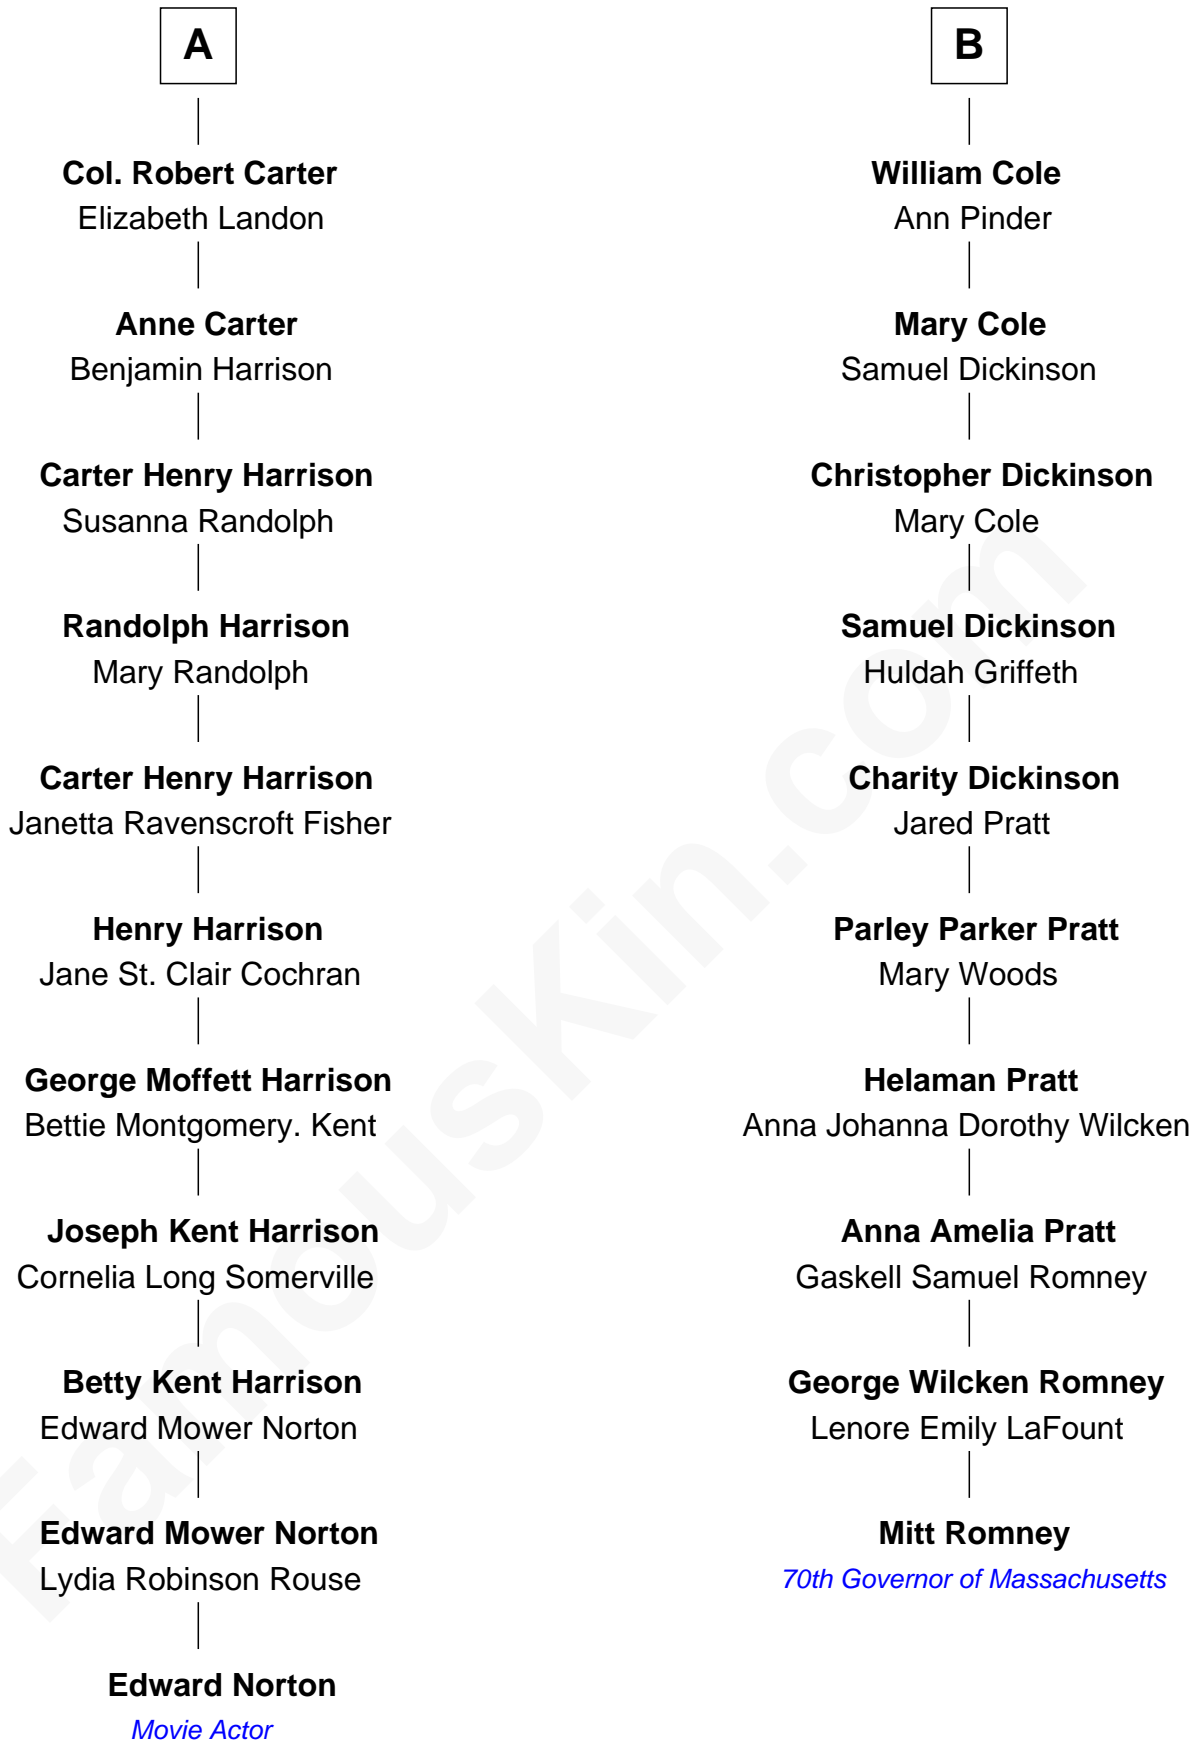

FamousKin.com Relationship Chart of

Edward Norton

Movie Actor

16th cousin 1 time removed of

Mitt Romney

70th Governor of Massachusetts

Sir Thomas Blount

Margaret de Gresley

Edward Norton photo by [David Shankbone](#) (CC BY 3.0)

Mitt Romney photo by [Gage Skidmore](#) (CC BY-SA 3.0)