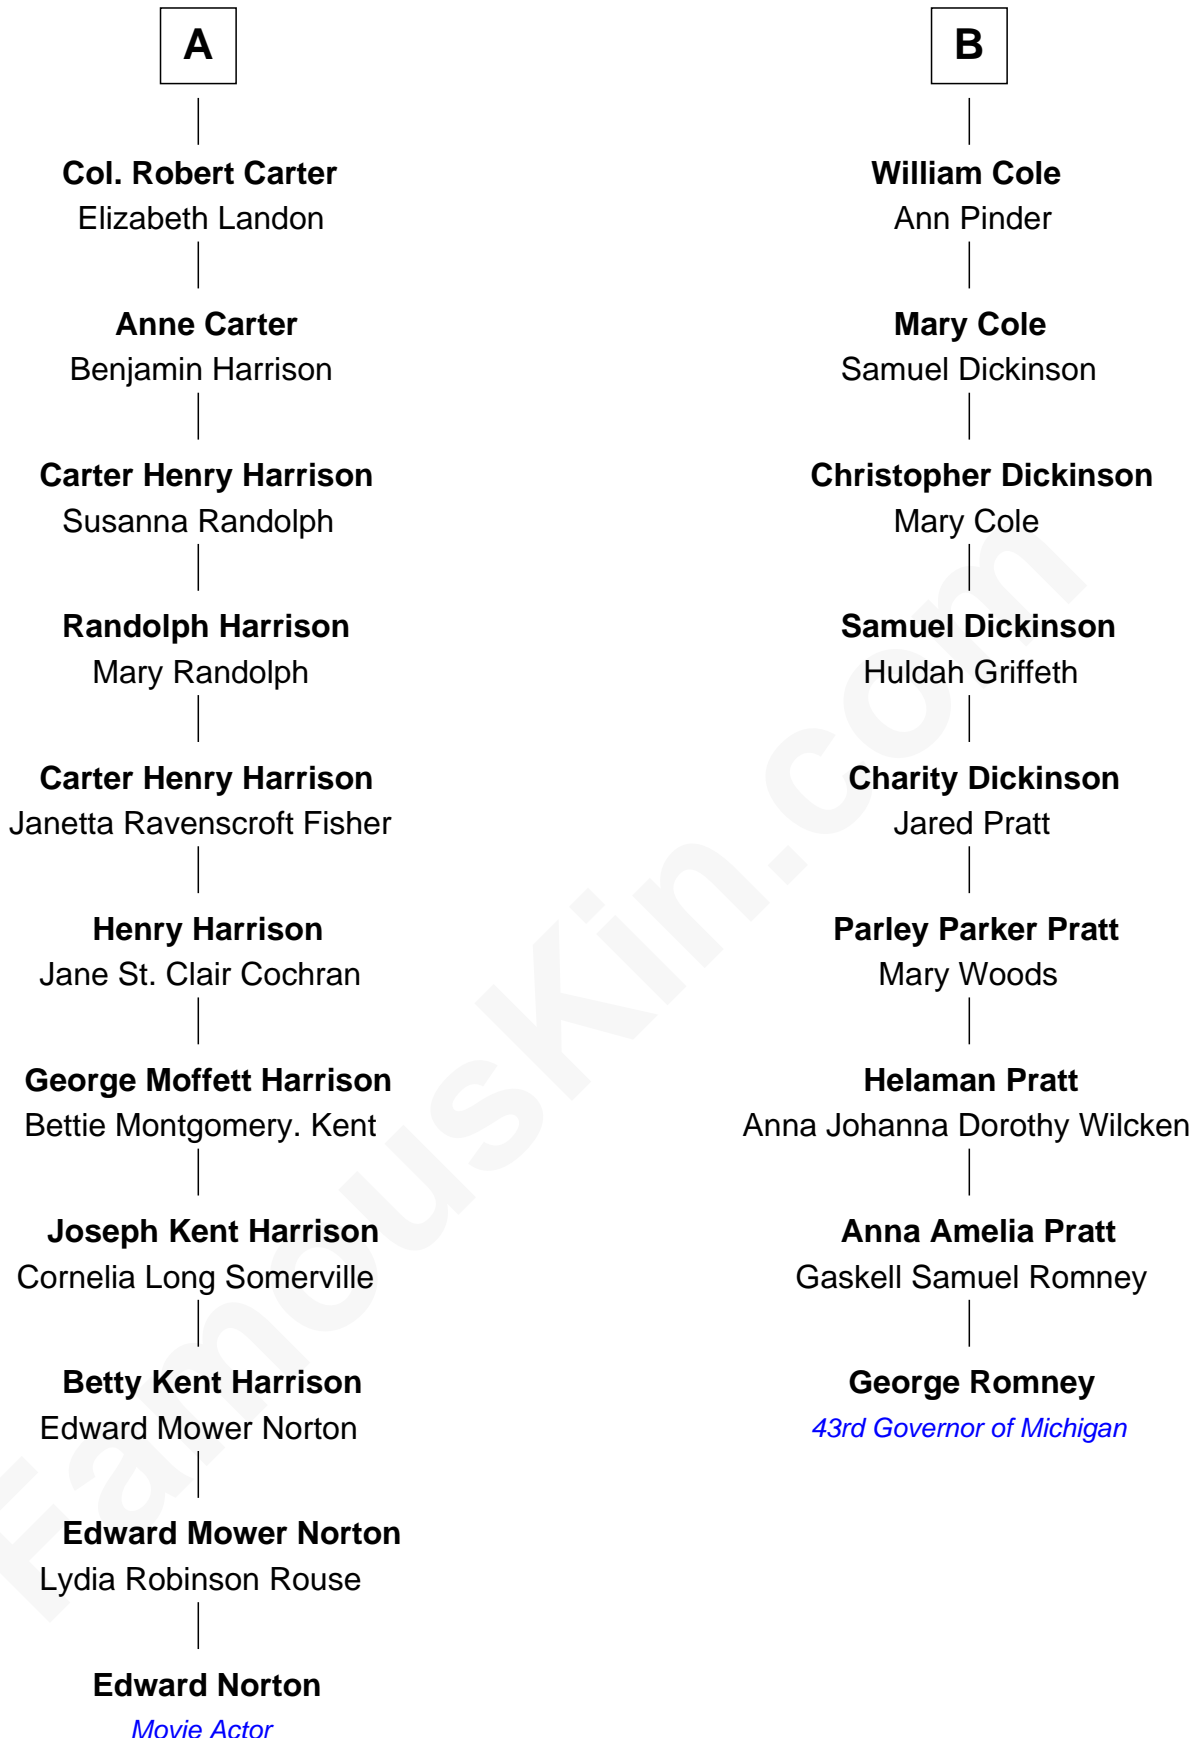

FamousKin.com Relationship Chart of

Edward Norton

Movie Actor

15th cousin 2 times removed of

George Romney

43rd Governor of Michigan

Sir Thomas Blount

Margaret de Gresley

Edward Norton photo by [David Shankbone](#) ([CC BY 3.0](#))