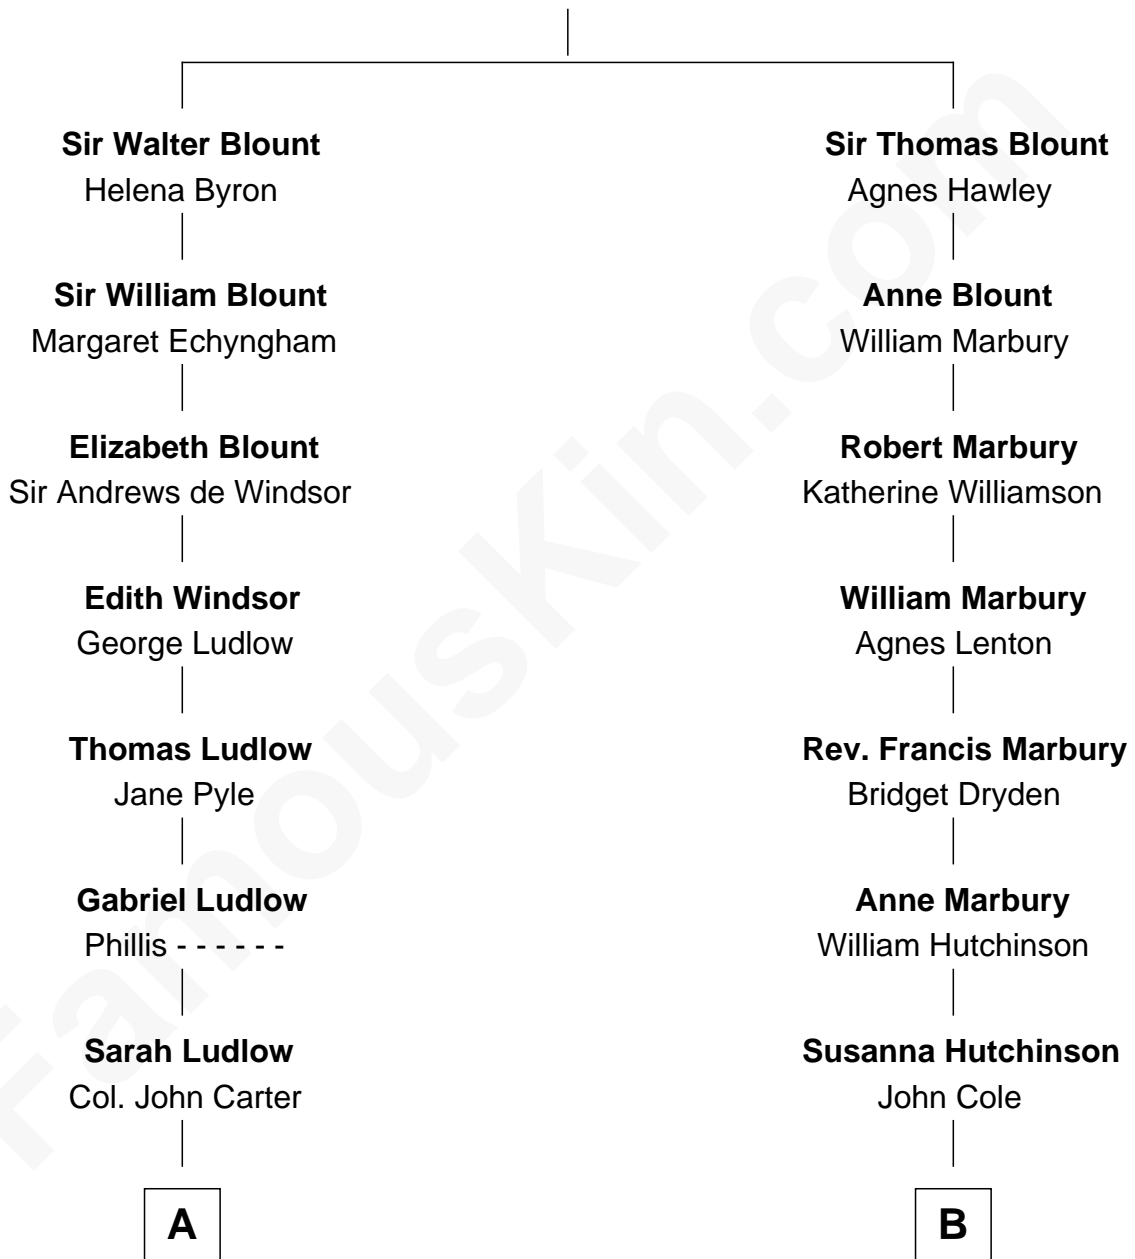

FamousKin.com Relationship Chart of

Edward Norton

Movie Actor

15th cousin 2 times removed of

George Romney

43rd Governor of Michigan

Sir Thomas Blount

Margaret de Gresley

Edward Norton photo by [David Shankbone](#) ([CC BY 3.0](#))