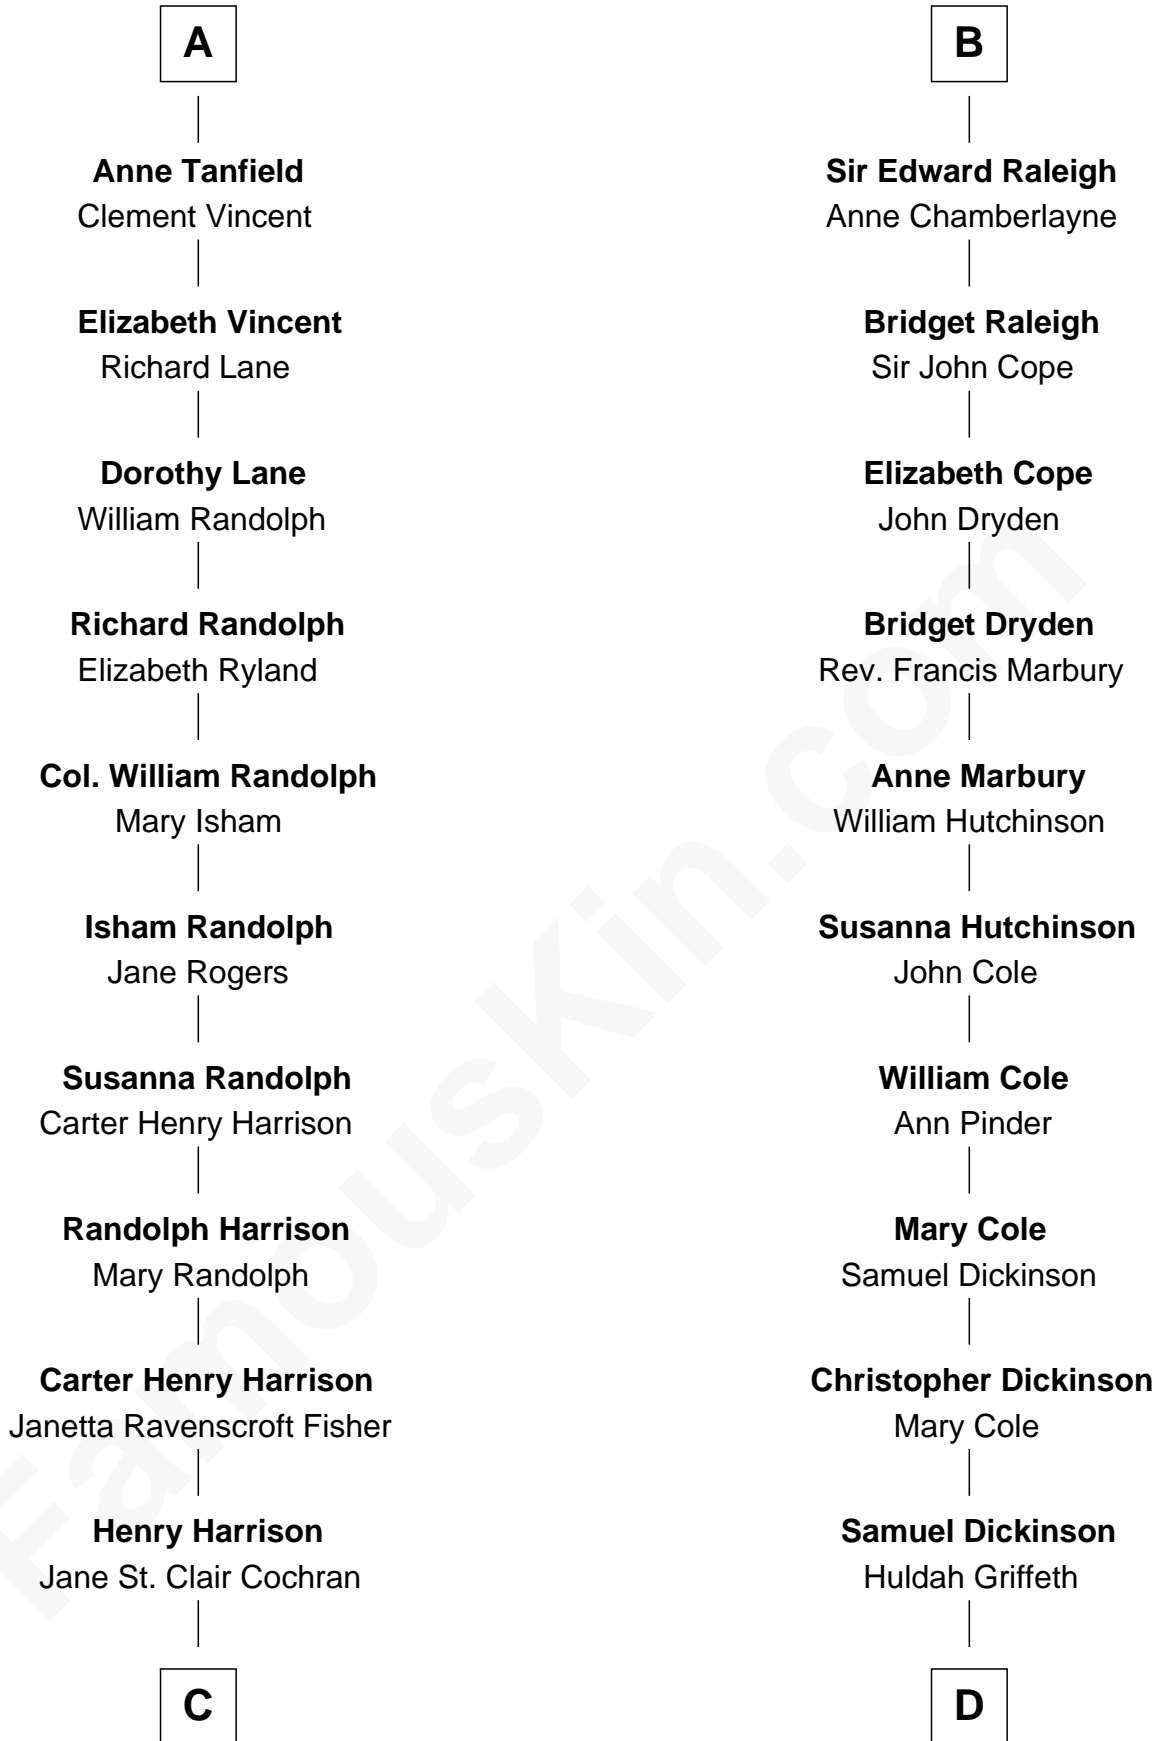

FamousKin.com Relationship Chart of

Edward Norton

Movie Actor

21st cousin of

George Romney

43rd Governor of Michigan

Sir Hugh I de Audley

Iseult de Mortimer

Elizabeth Greene
William Raleigh

Sir Edward Raleigh
Margaret Verney

B

C

George Moffett Harrison

Bettie Montgomery. Kent

Joseph Kent Harrison

Cornelia Long Somerville