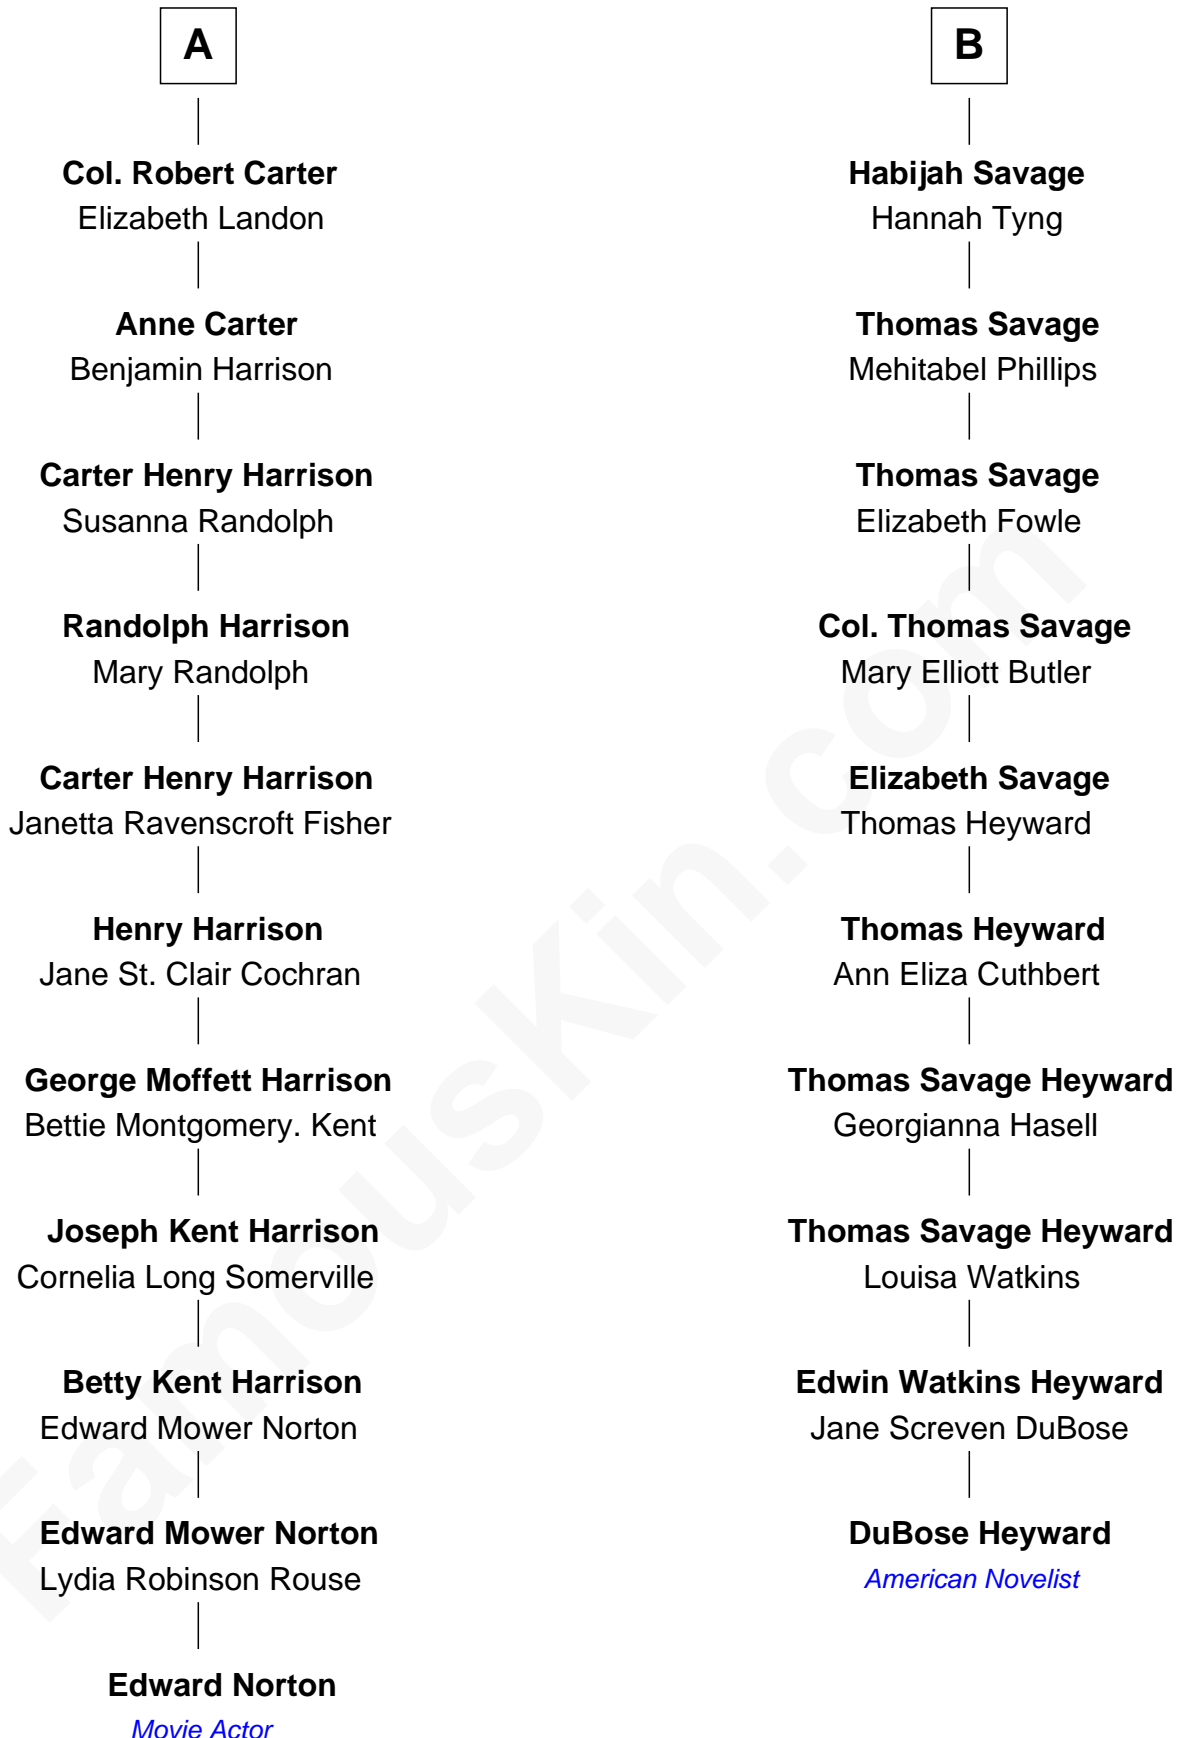

# FamousKin.com Relationship Chart of

**Edward Norton**

*Movie Actor*

16th cousin 1 time removed of

**DuBose Heyward**

*Author of Porgy (Porgy & Bess)*

**Sir Thomas Blount**

Margaret de Gresley

Edward Norton photo by [David Shankbone](#) (CC BY 3.0)