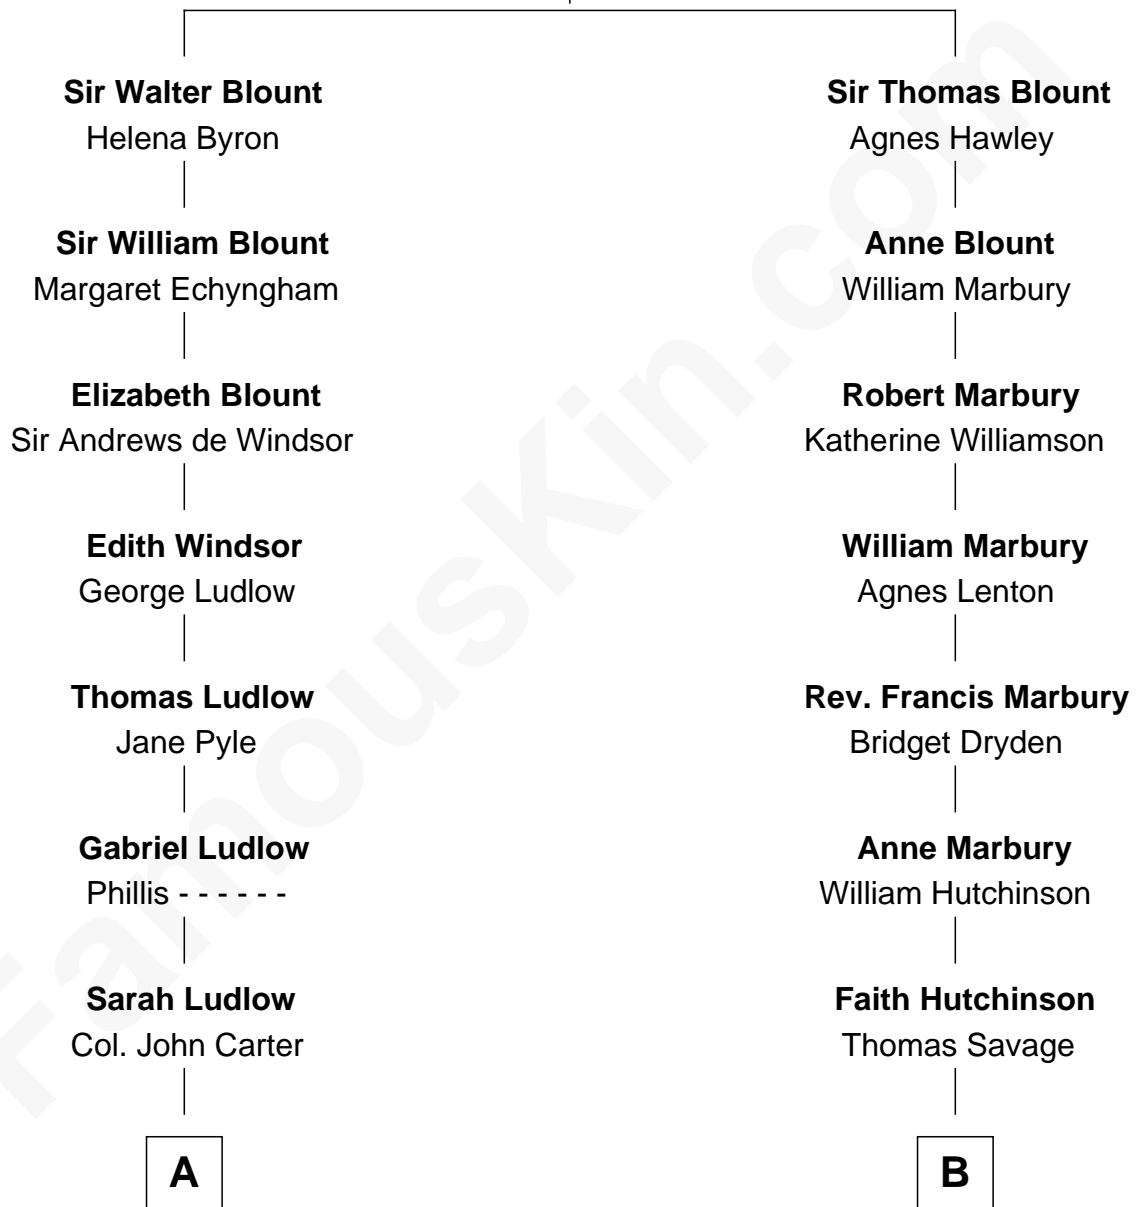

# FamousKin.com Relationship Chart of

**Edward Norton**

*Movie Actor*

16th cousin 1 time removed of

**DuBose Heyward**

*Author of Porgy (Porgy & Bess)*

**Sir Thomas Blount**

Margaret de Gresley

Edward Norton photo by [David Shankbone](#) (CC BY 3.0)