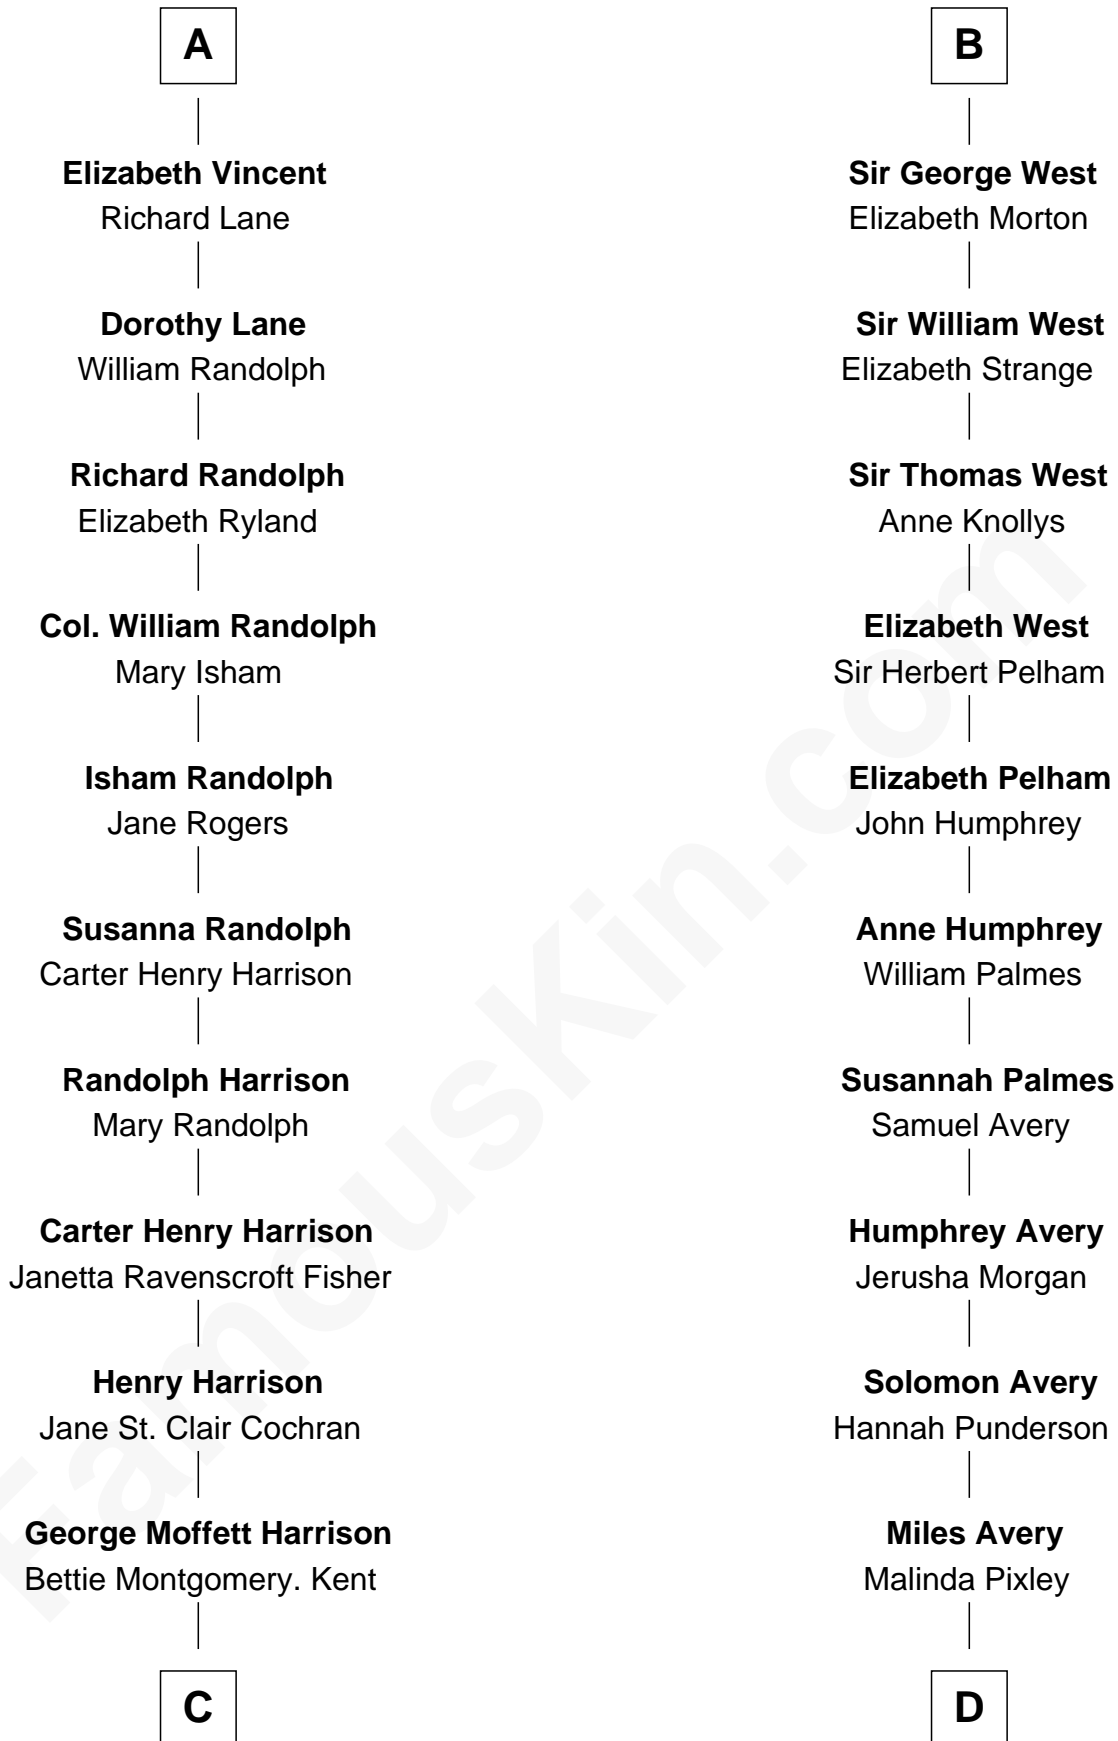

# FamousKin.com Relationship Chart of

**Edward Norton**

*Movie Actor*

20th cousin 1 time removed of

**Nelson Rockefeller**

*41st U.S. Vice-President*

**C**

**Joseph Kent Harrison**  
Cornelia Long Somerville

**Betty Kent Harrison**  
Edward Mower Norton

**Edward Mower Norton**  
Lydia Robinson Rouse

**Edward Norton**  
*Movie Actor*

**D**

**Lucy Avery**  
Godfrey Lewis Rockefeller

**William Avery Rockefeller**  
Eliza Davison