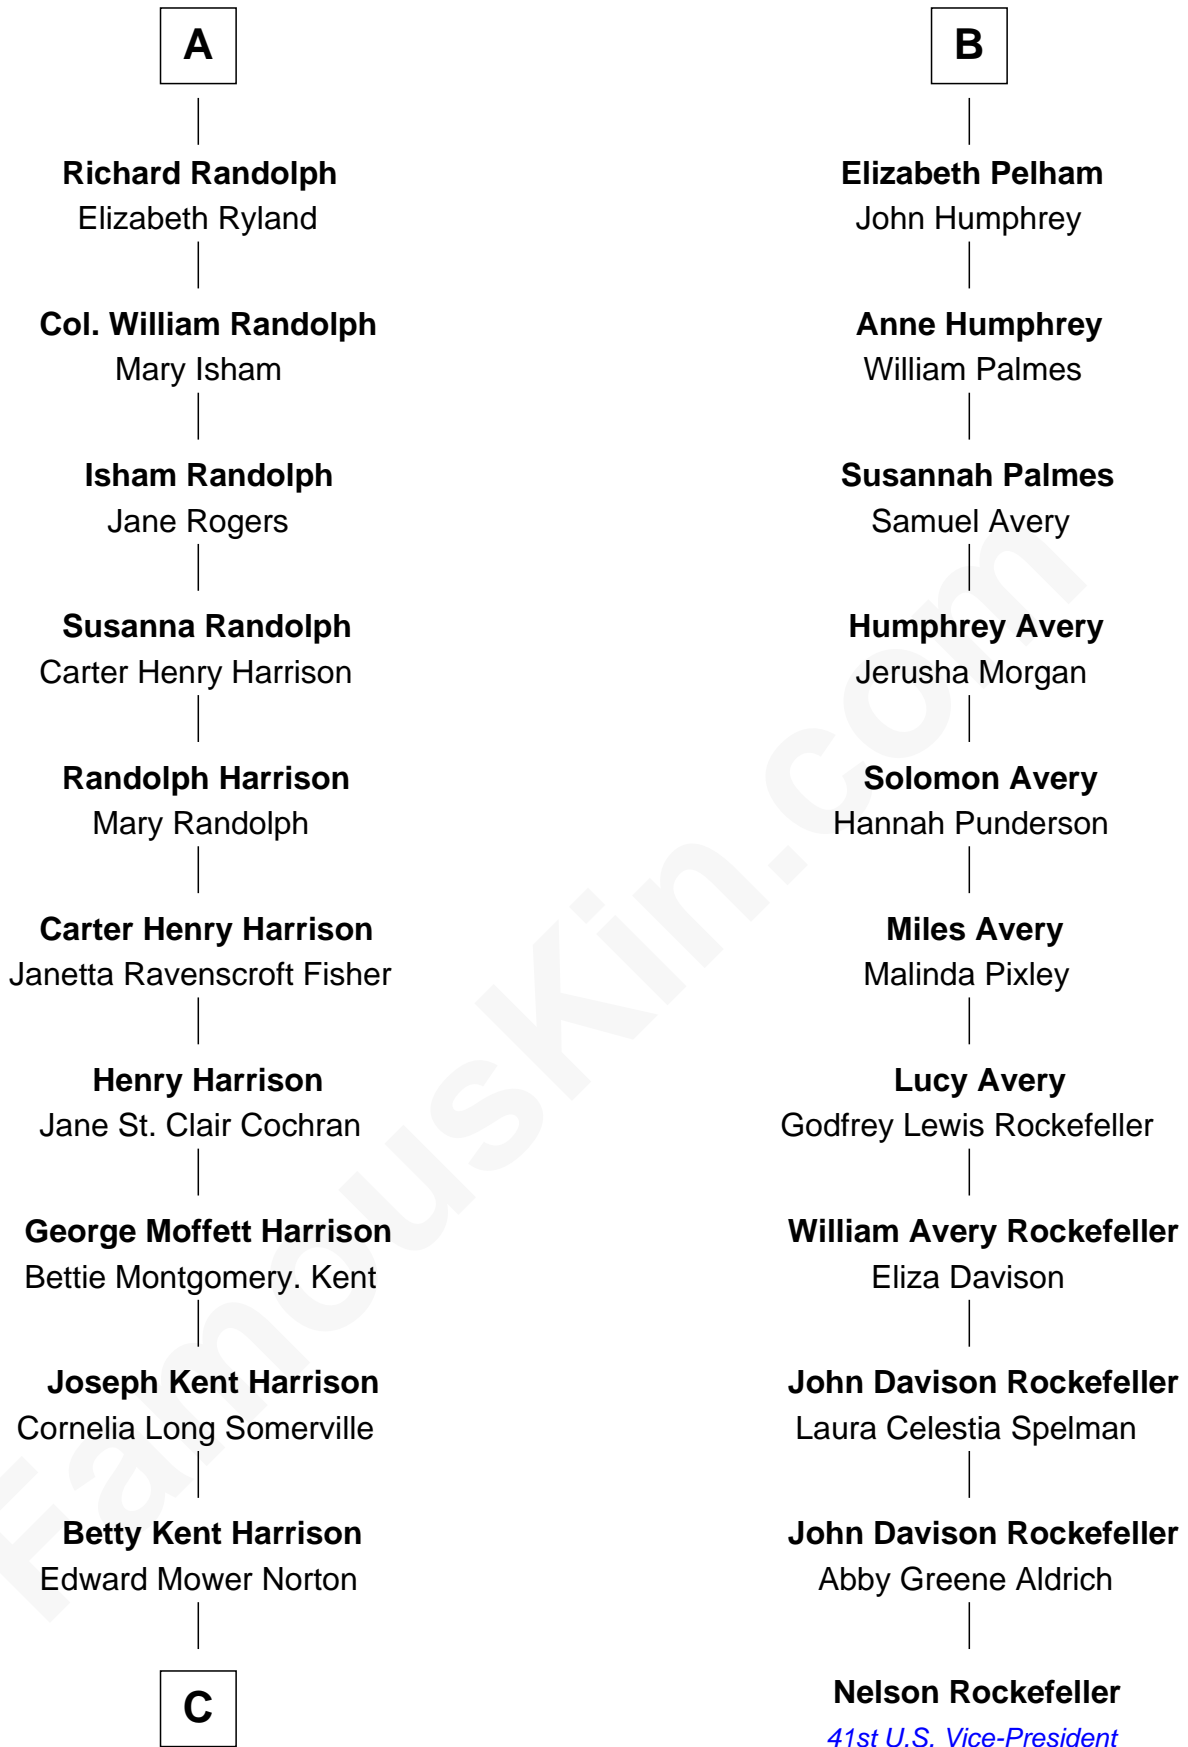

FamousKin.com Relationship Chart of

Edward Norton

Movie Actor

17th cousin 1 time removed of

Nelson Rockefeller

41st U.S. Vice-President

Sir Robert Howard

Margaret Mowbray

Anne Tanfield

Clement Vincent

Elizabeth Vincent

Richard Lane

Dorothy Lane

William Randolph

A

Sir John Howard

Katherine Moleyns

Sir Thomas Howard

Elizabeth Tilney

Elizabeth Howard

Thomas Boleyn

Mary Boleyn

Sir William Carey

Catherine Carey

Sir Francis Knollys

Anne Knollys

Sir Thomas West

Elizabeth West

Sir Herbert Pelham

B

C

Edward Mower Norton