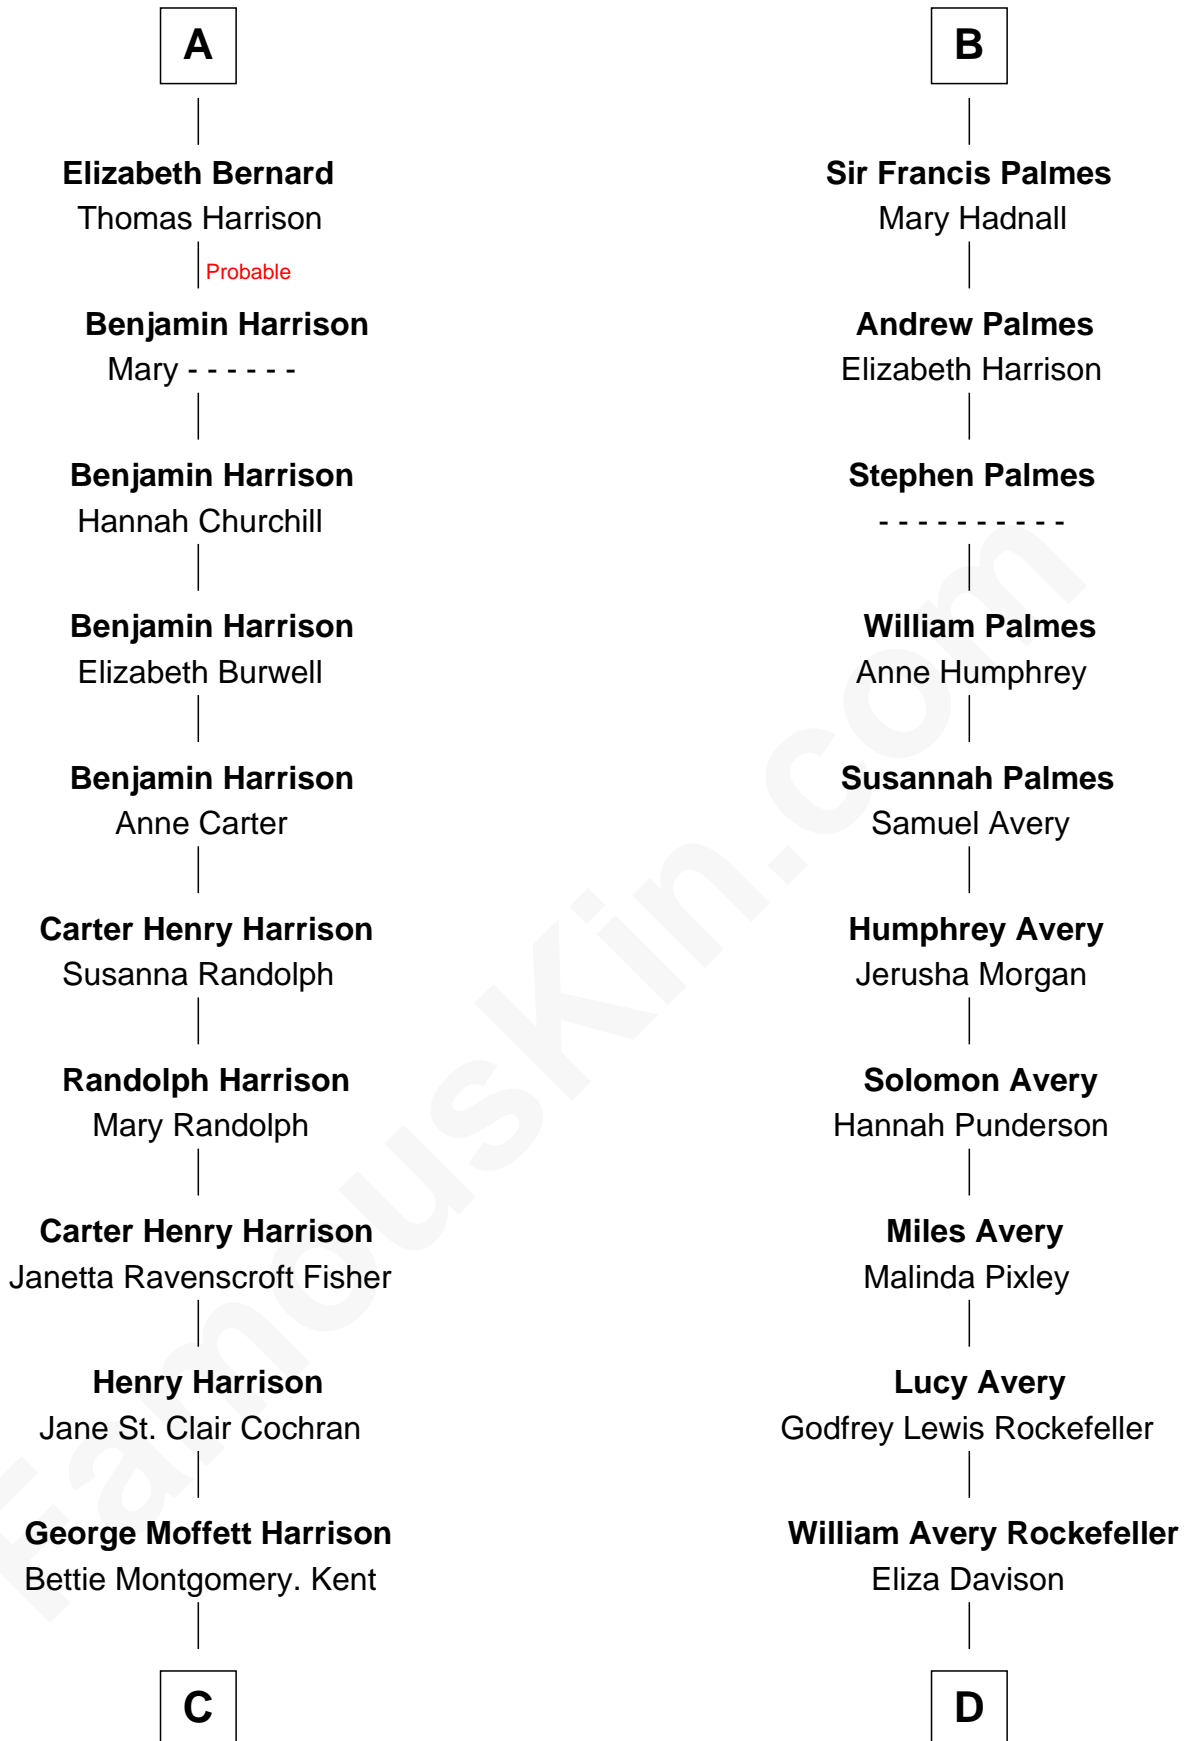

FamousKin.com Relationship Chart of

Edward Norton

Movie Actor

19th cousin 1 time removed of

Nelson Rockefeller

41st U.S. Vice-President

John de Welles

Maud de Roos

Margery de Welles

Stephen le Scrope

John le Scrope

Elizabeth Chaworth

Elizabeth le Scrope

Sir Henry le Scrope

Margaret Scrope

John Bernard

Sir Robert Corbet

Sir Roger Corbet

Anne Windsor

Margaret Corbet

Sir Francis Palmes

B

C

Joseph Kent Harrison
Cornelia Long Somerville

Betty Kent Harrison
Edward Mower Norton

Edward Mower Norton
Lydia Robinson Rouse

Edward Norton
Movie Actor

D

John Davison Rockefeller
Laura Celestia Spelman

John Davison Rockefeller
Abby Greene Aldrich

Nelson Rockefeller
41st U.S. Vice-President