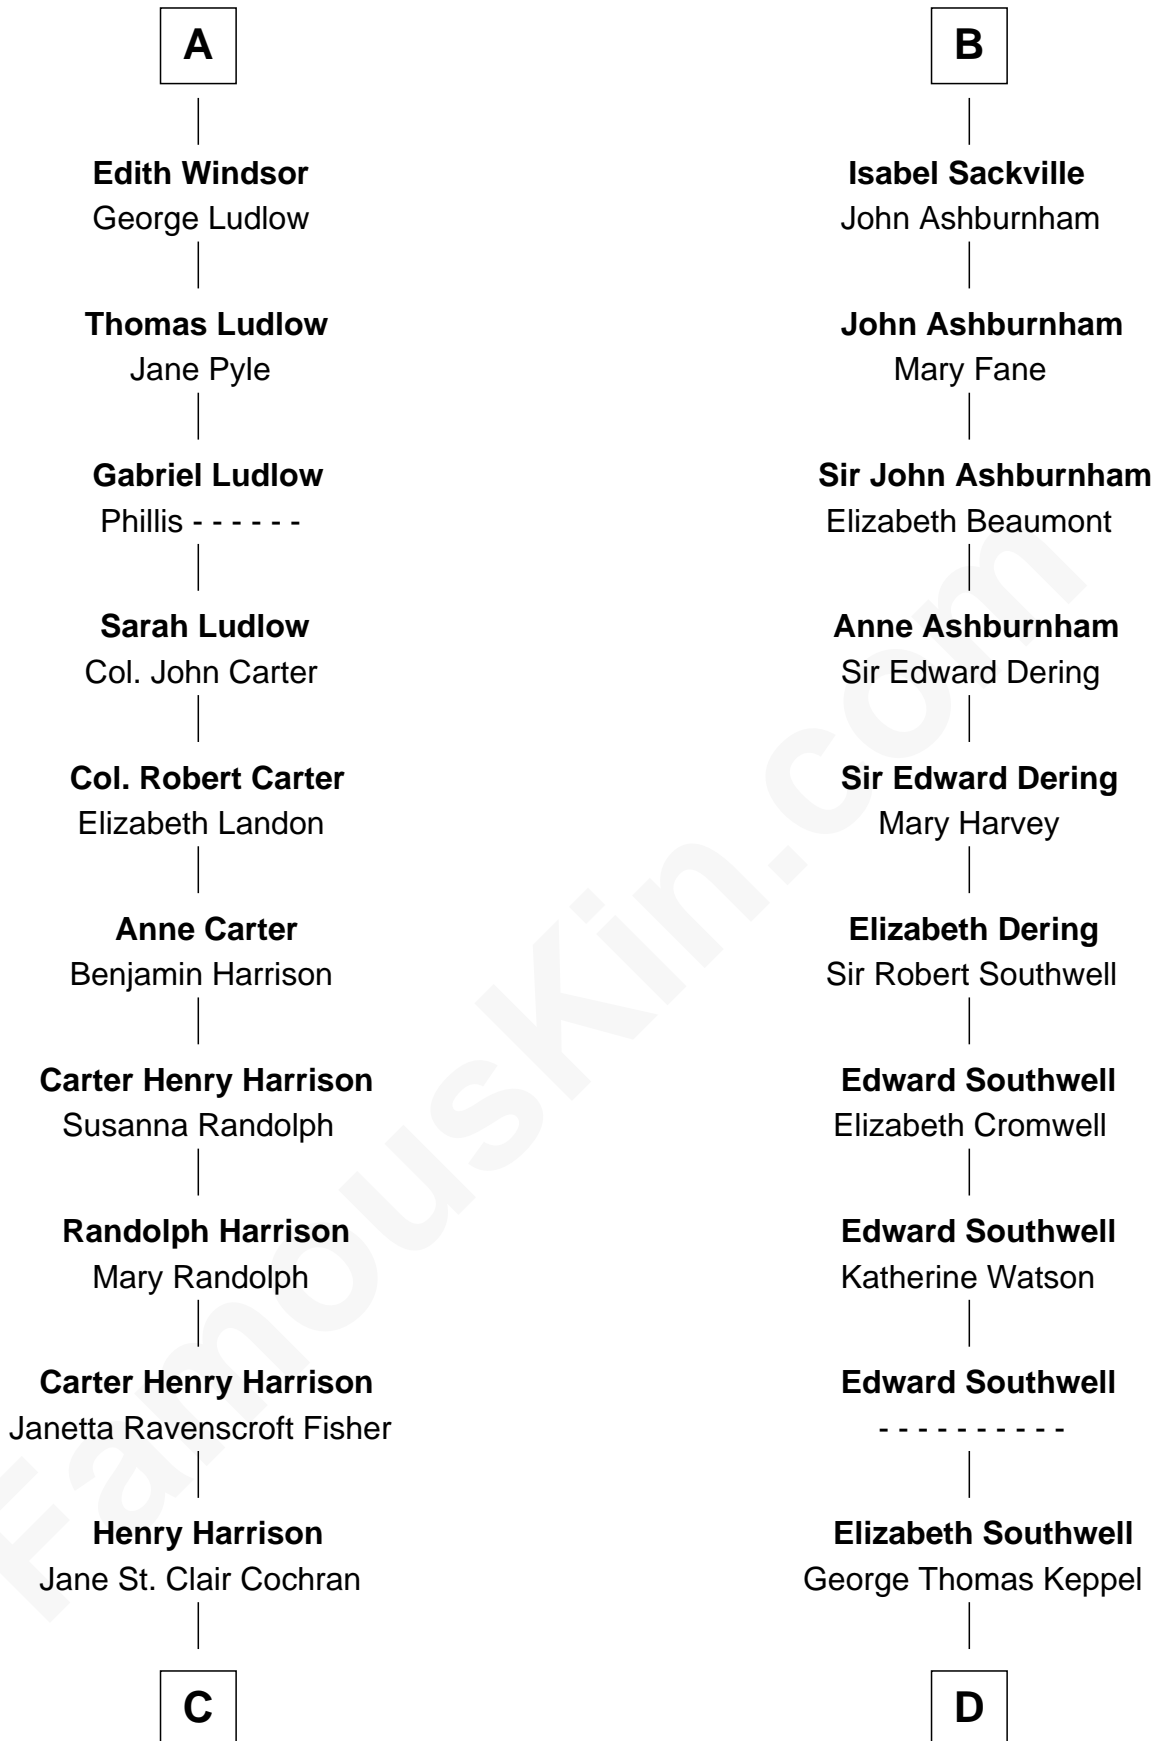

# FamousKin.com Relationship Chart of

**Edward Norton**

*Movie Actor*

21st cousin of

**Camilla Parker Bowles**

*Queen Consort of the United Kingdom*

**Humphrey de Bohun**

Elizabeth Plantagenet

**C**

**George Moffett Harrison**  
Bettie Montgomery. Kent

**Joseph Kent Harrison**  
Cornelia Long Somerville

**Betty Kent Harrison**  
Edward Mower Norton

**Edward Mower Norton**  
Lydia Robinson Rouse

**Edward Norton**  
*Movie Actor*

**D**

**William Coutts Keppel**  
Sophia Mary McNab

**George Keppel**  
Alice Frederica Edmonstone

**Sonia Rosemary Keppel**  
Roland Calvert Cubitt

**Rosalind Maud Cubitt**  
Bruce Middleton Hope Shand