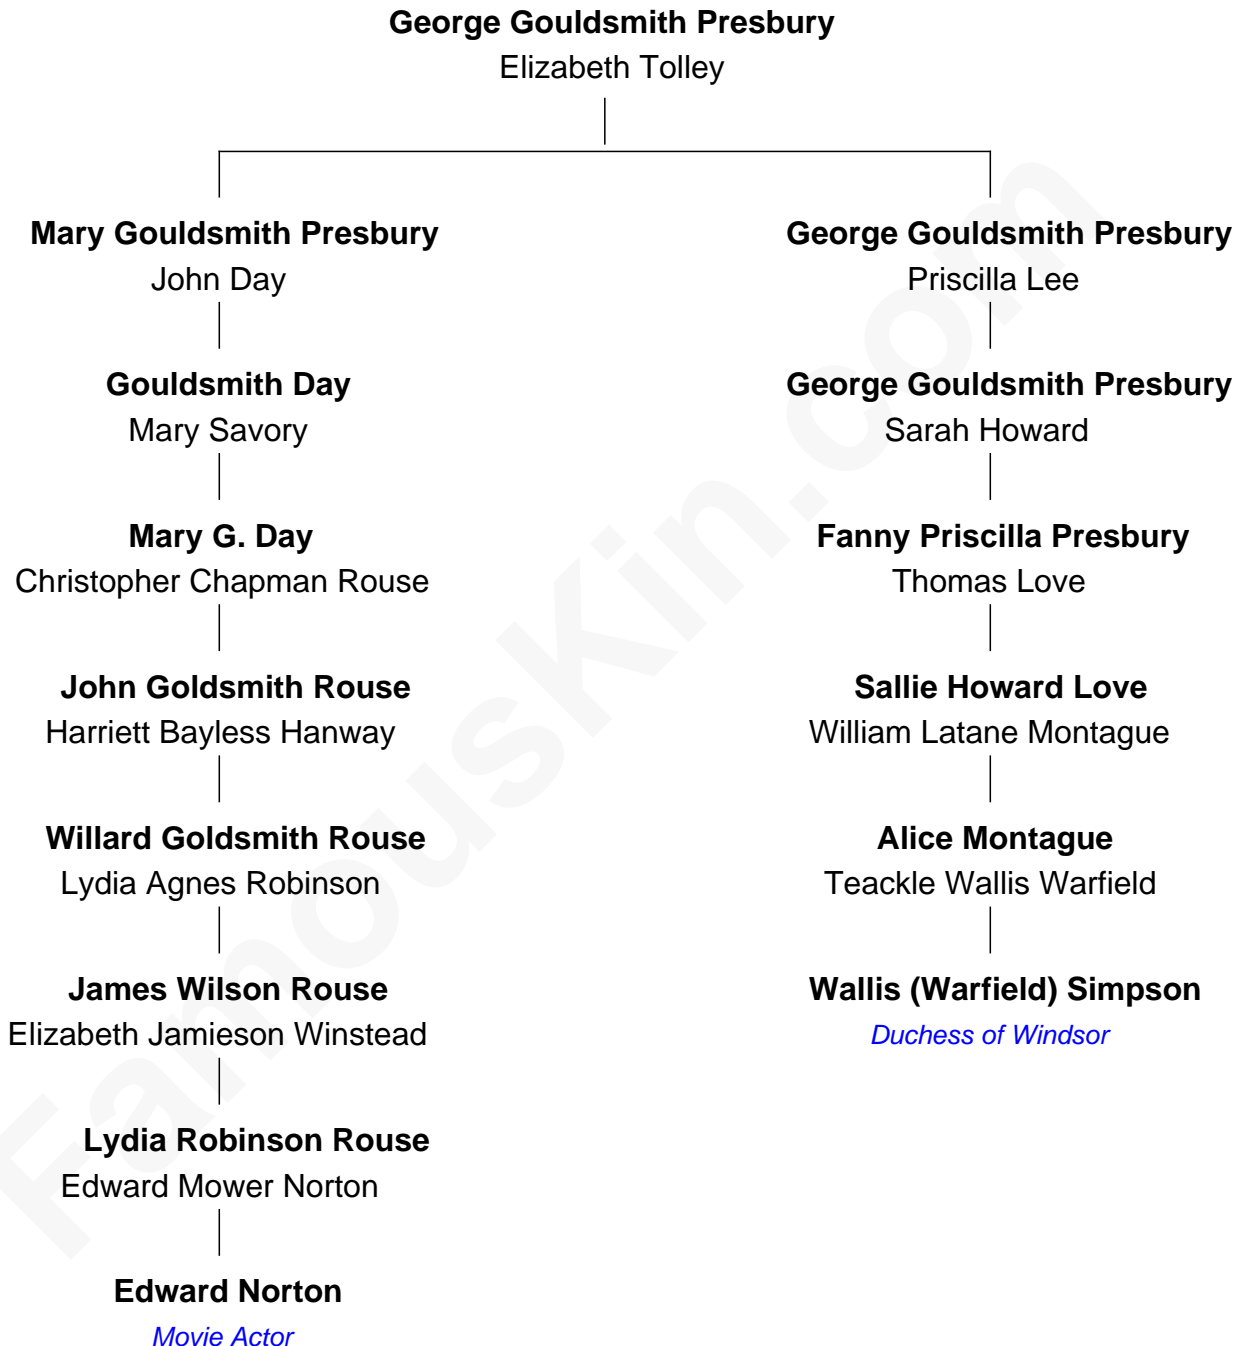

**FamousKin.com**  
**Relationship Chart of**  
**Edward Norton**  
*Movie Actor*

5th cousin 2 times removed of

**Wallis (Warfield) Simpson**  
*Duchess of Windsor, wife of former King Edward VIII*

Edward Norton photo by [David Shankbone](#) (CC BY 3.0)