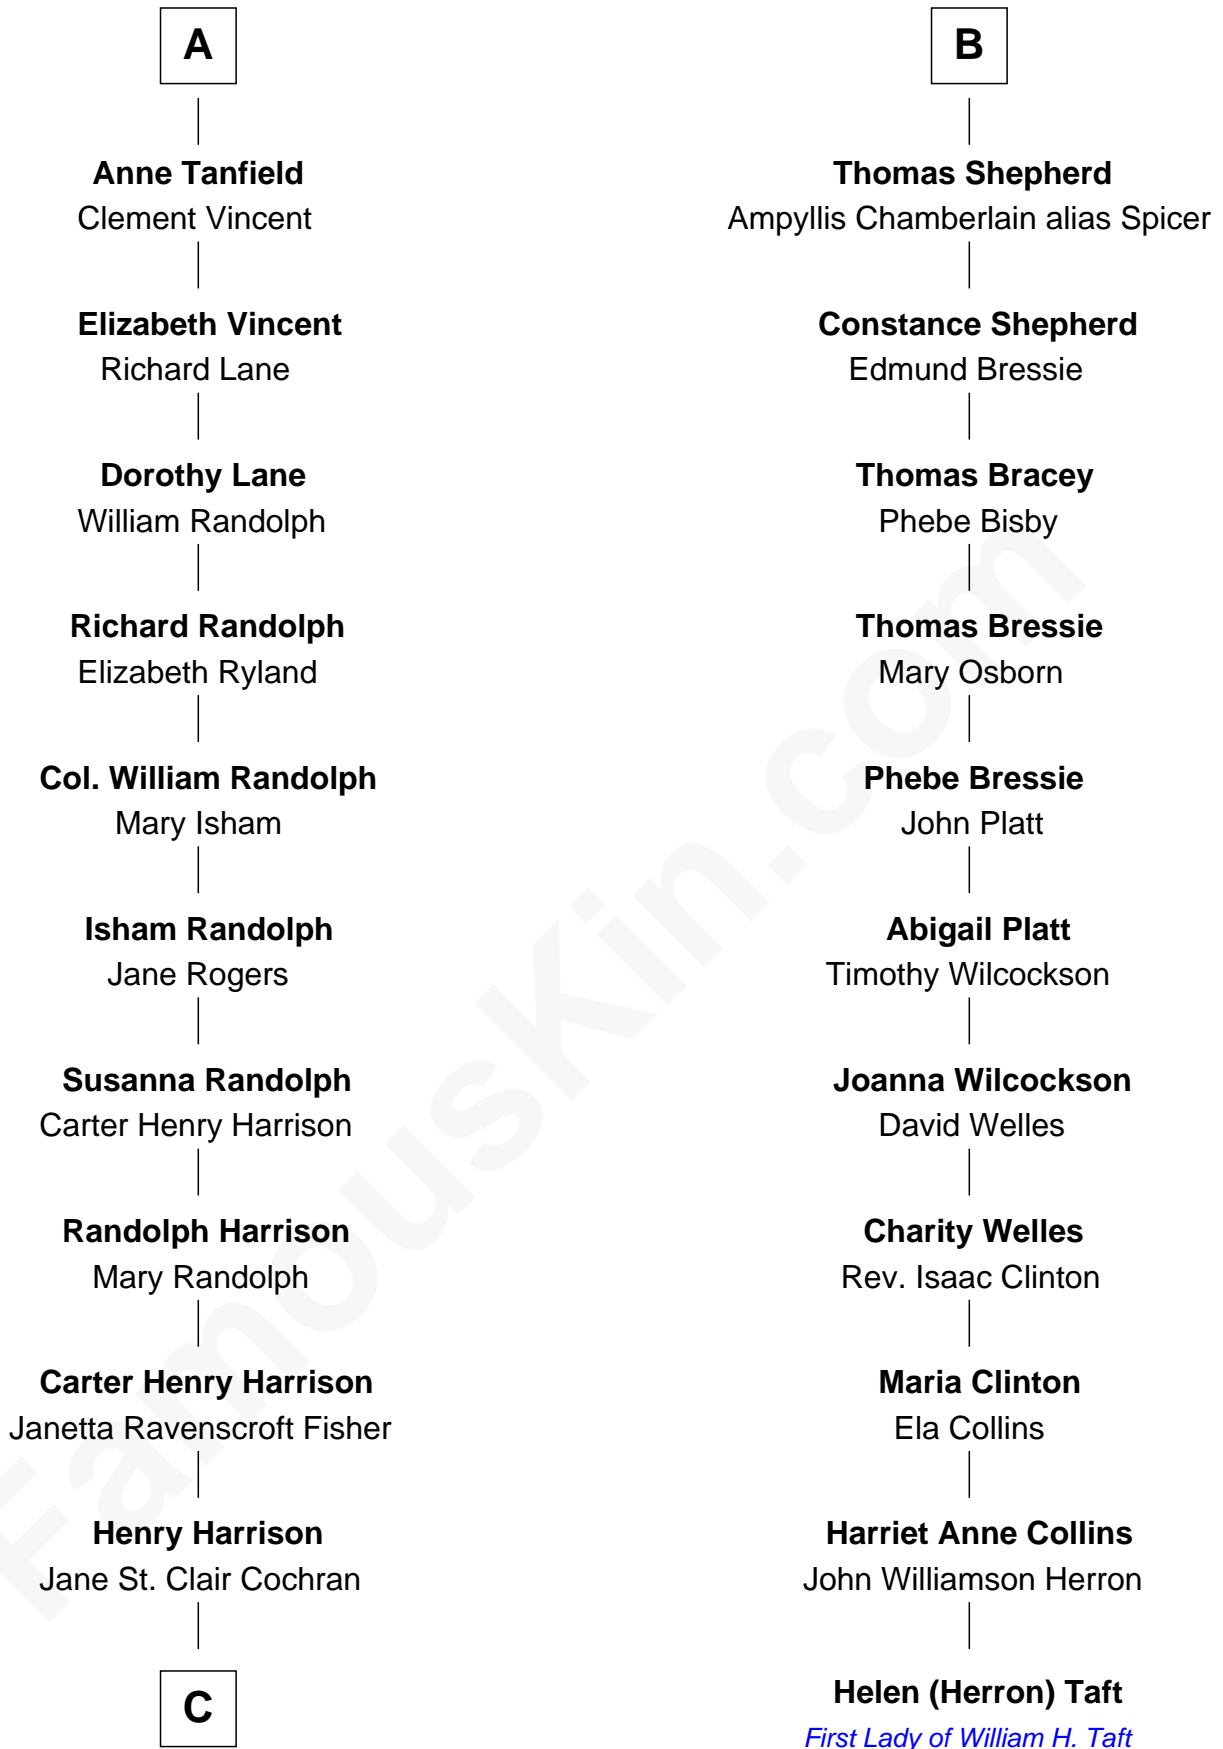

FamousKin.com Relationship Chart of

Edward Norton

Movie Actor

17th cousin 4 times removed of

Helen (Herron) Taft

First Lady of President William H. Taft

Sir John Howard

Alice de Bois

Sir Robert Howard

Margaret de Scales

Sir John Howard

Alice Tendring

Sir Robert Howard

Margaret Mowbray

Katherine Howard

Sir Edward Neville

Katherine Lampeck

Elizabeth Brome

Thomas Hawes

Constance Hawes

Thomas Shepherd

B

C

George Moffett Harrison

Bettie Montgomery. Kent

Joseph Kent Harrison

Cornelia Long Somerville

Betty Kent Harrison

Edward Mower Norton

Edward Mower Norton

Lydia Robinson Rouse

Edward Norton