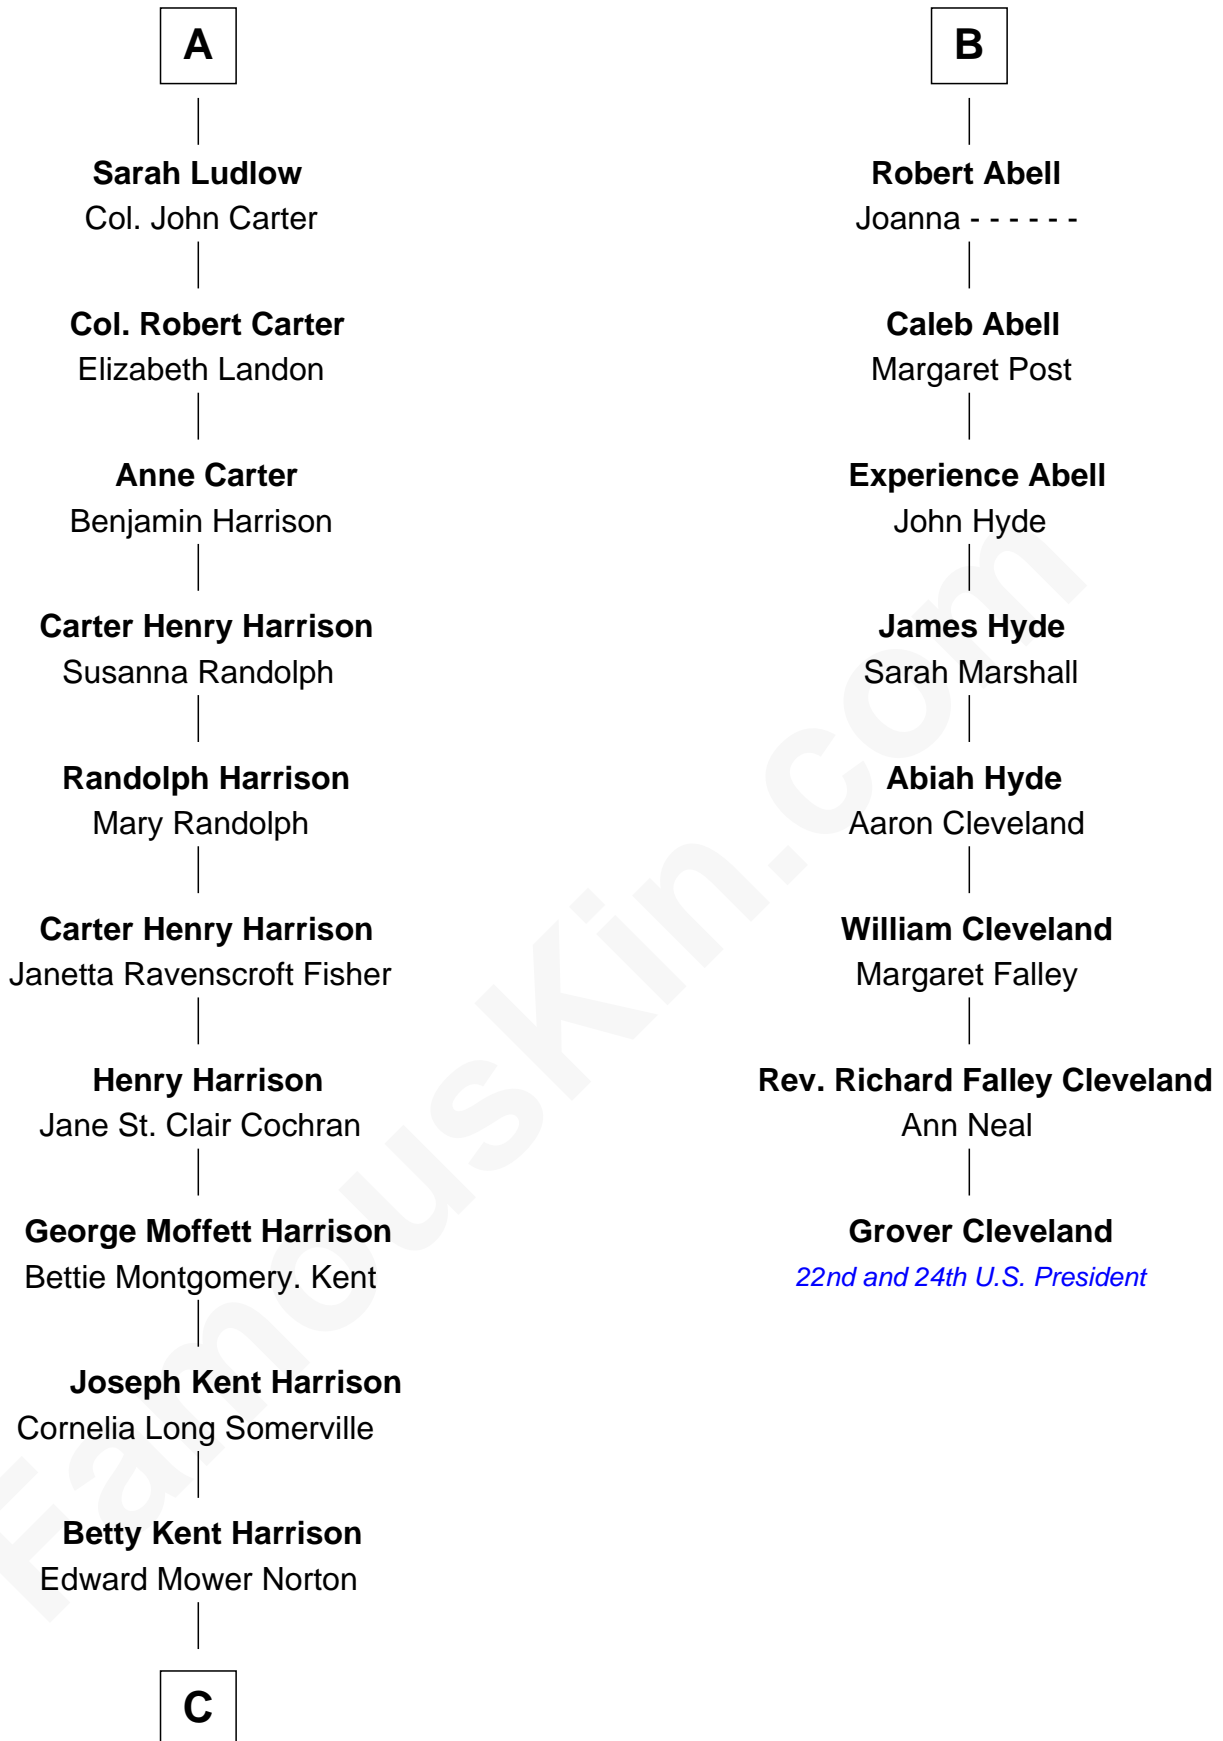

FamousKin.com Relationship Chart of

Edward Norton

Movie Actor

14th cousin 4 times removed of

Grover Cleveland

22nd and 24th U.S. President

Sir Walter Blount

Sancha de Ayala

C

Edward Mower Norton

Lydia Robinson Rouse

Edward Norton

Movie Actor

FamousKin.com