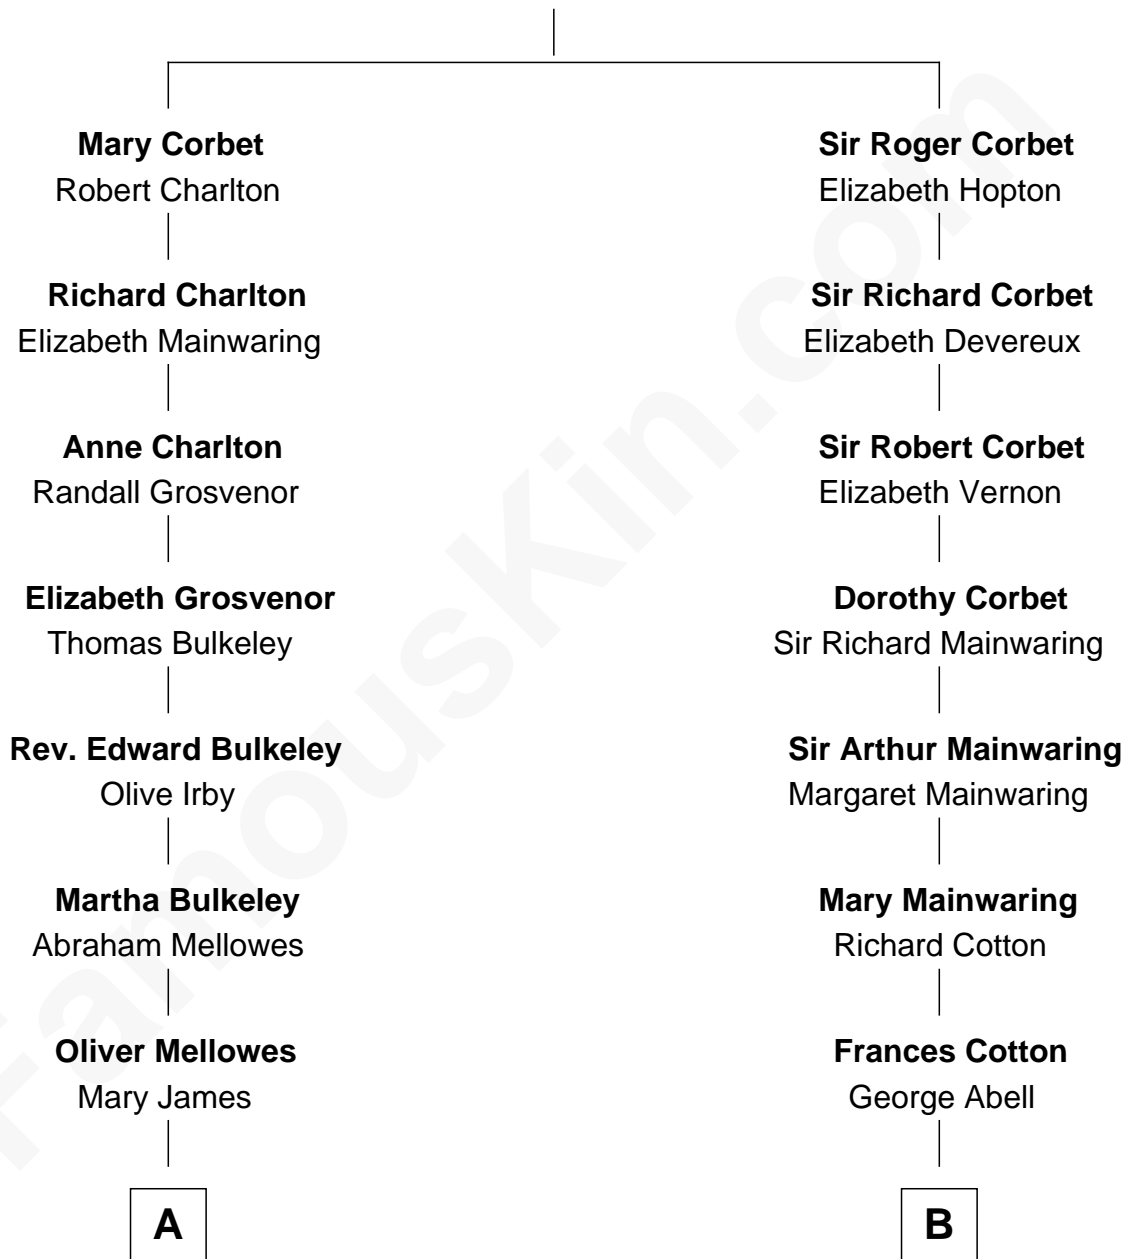

FamousKin.com Relationship Chart of

Edward Norton

Movie Actor

14th cousin 4 times removed of

Grover Cleveland

22nd and 24th U.S. President

Sir Robert Corbet

Margaret - - - - -

C

Edward Mower Norton

Lydia Robinson Rouse

Edward Norton

Movie Actor

FamousKin.com