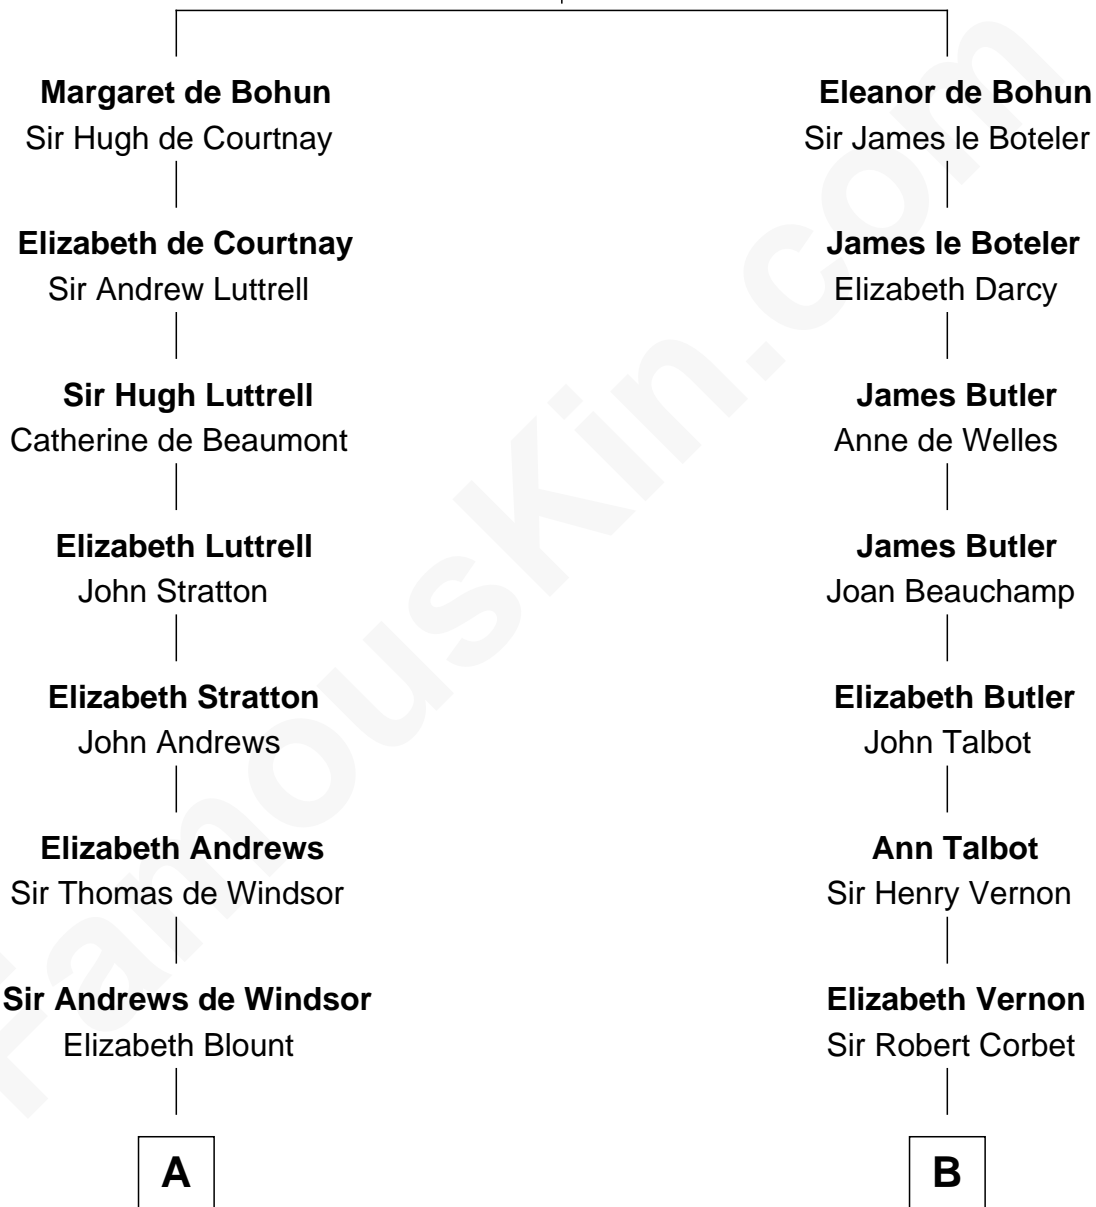

**FamousKin.com**  
**Relationship Chart of**  
**Edward Norton**  
*Movie Actor*

18th cousin 3 times removed of  
**Grover Cleveland**  
*22nd and 24th U.S. President*

**Humphrey de Bohun**  
 Elizabeth Plantagenet

**C**

**George Moffett Harrison**  
Bettie Montgomery. Kent

**Joseph Kent Harrison**  
Cornelia Long Somerville

**Betty Kent Harrison**  
Edward Mower Norton

**Edward Mower Norton**  
Lydia Robinson Rouse

**Edward Norton**  
*Movie Actor*

**D**

**Rev. Richard Falley Cleveland**  
Ann Neal

**Grover Cleveland**  
*22nd and 24th U.S. President*

FamousKin.com