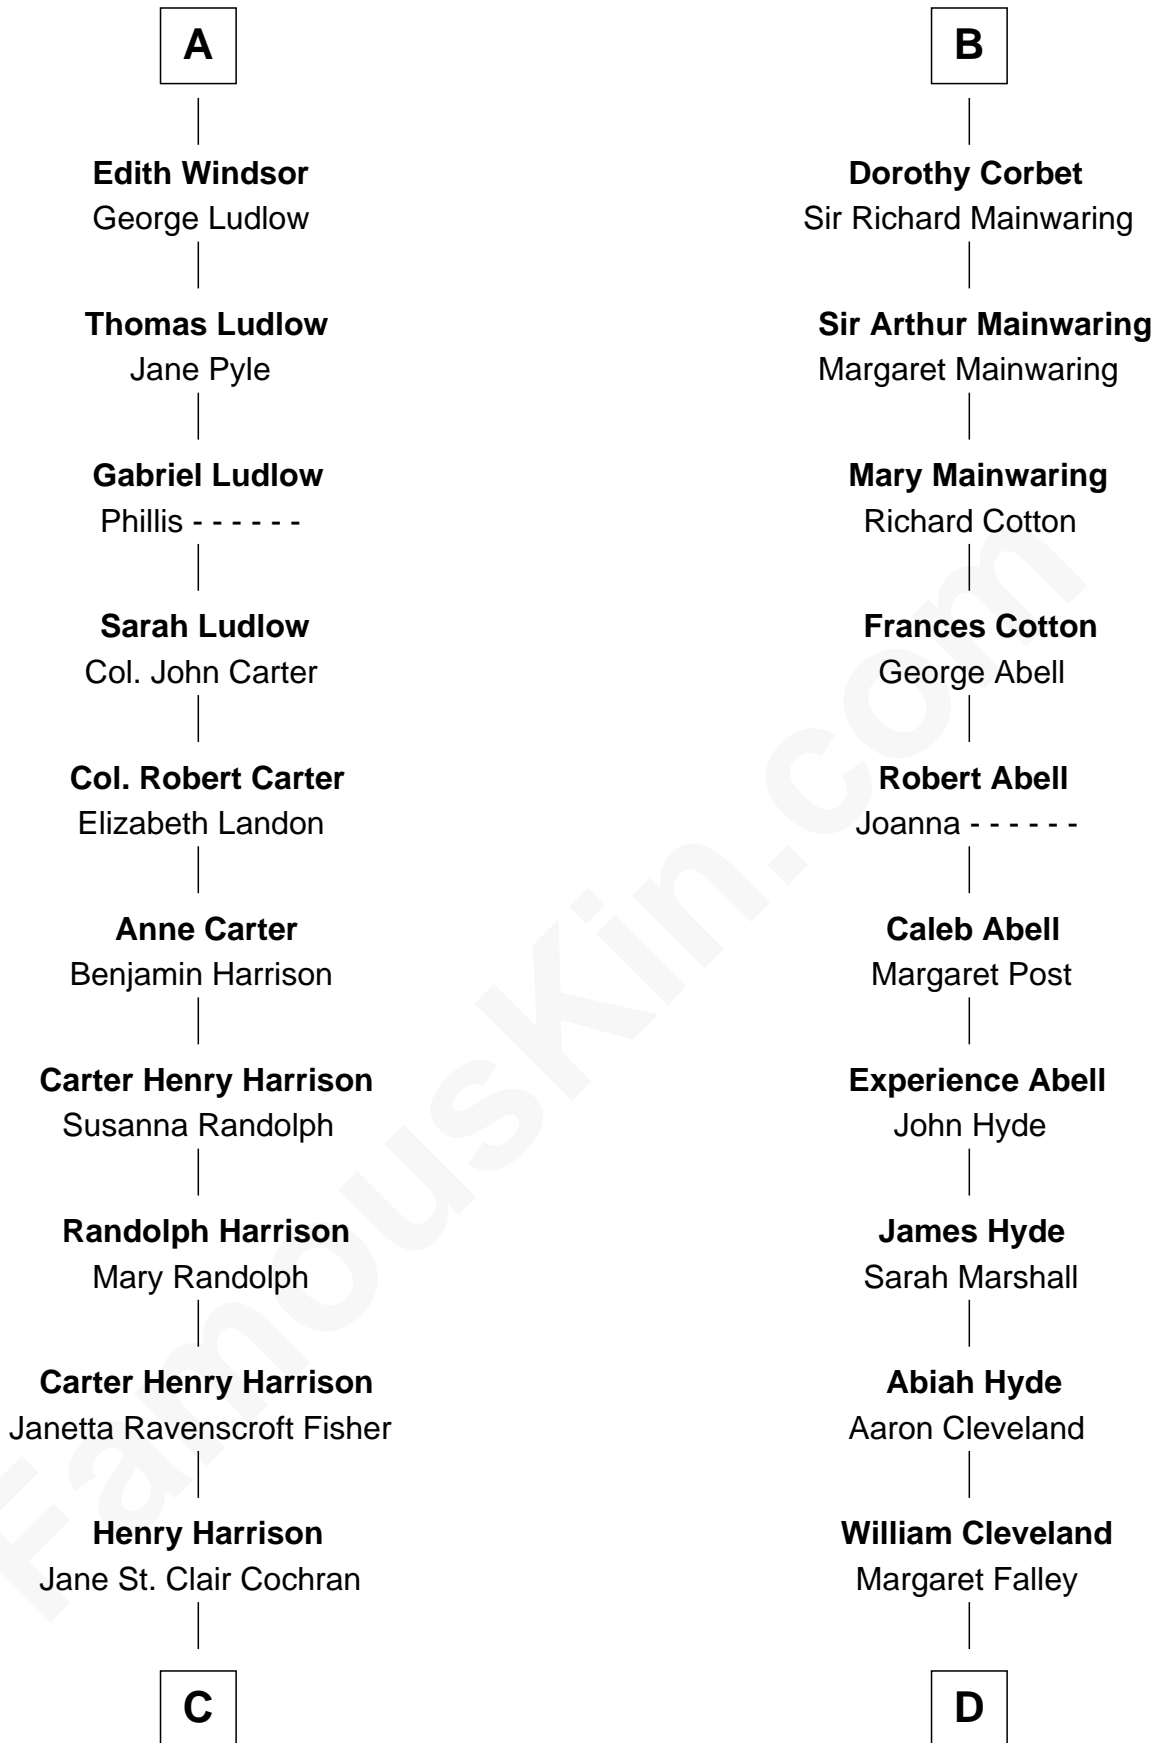

**FamousKin.com**  
**Relationship Chart of**  
**Edward Norton**  
*Movie Actor*

18th cousin 3 times removed of  
**Grover Cleveland**  
*22nd and 24th U.S. President*

**Humphrey de Bohun**  
 Elizabeth Plantagenet

**C**

**George Moffett Harrison**  
Bettie Montgomery. Kent

**Joseph Kent Harrison**  
Cornelia Long Somerville

**Betty Kent Harrison**  
Edward Mower Norton

**Edward Mower Norton**  
Lydia Robinson Rouse

**Edward Norton**  
*Movie Actor*

**D**

**Rev. Richard Falley Cleveland**  
Ann Neal

**Grover Cleveland**  
*22nd and 24th U.S. President*

FamousKin.com