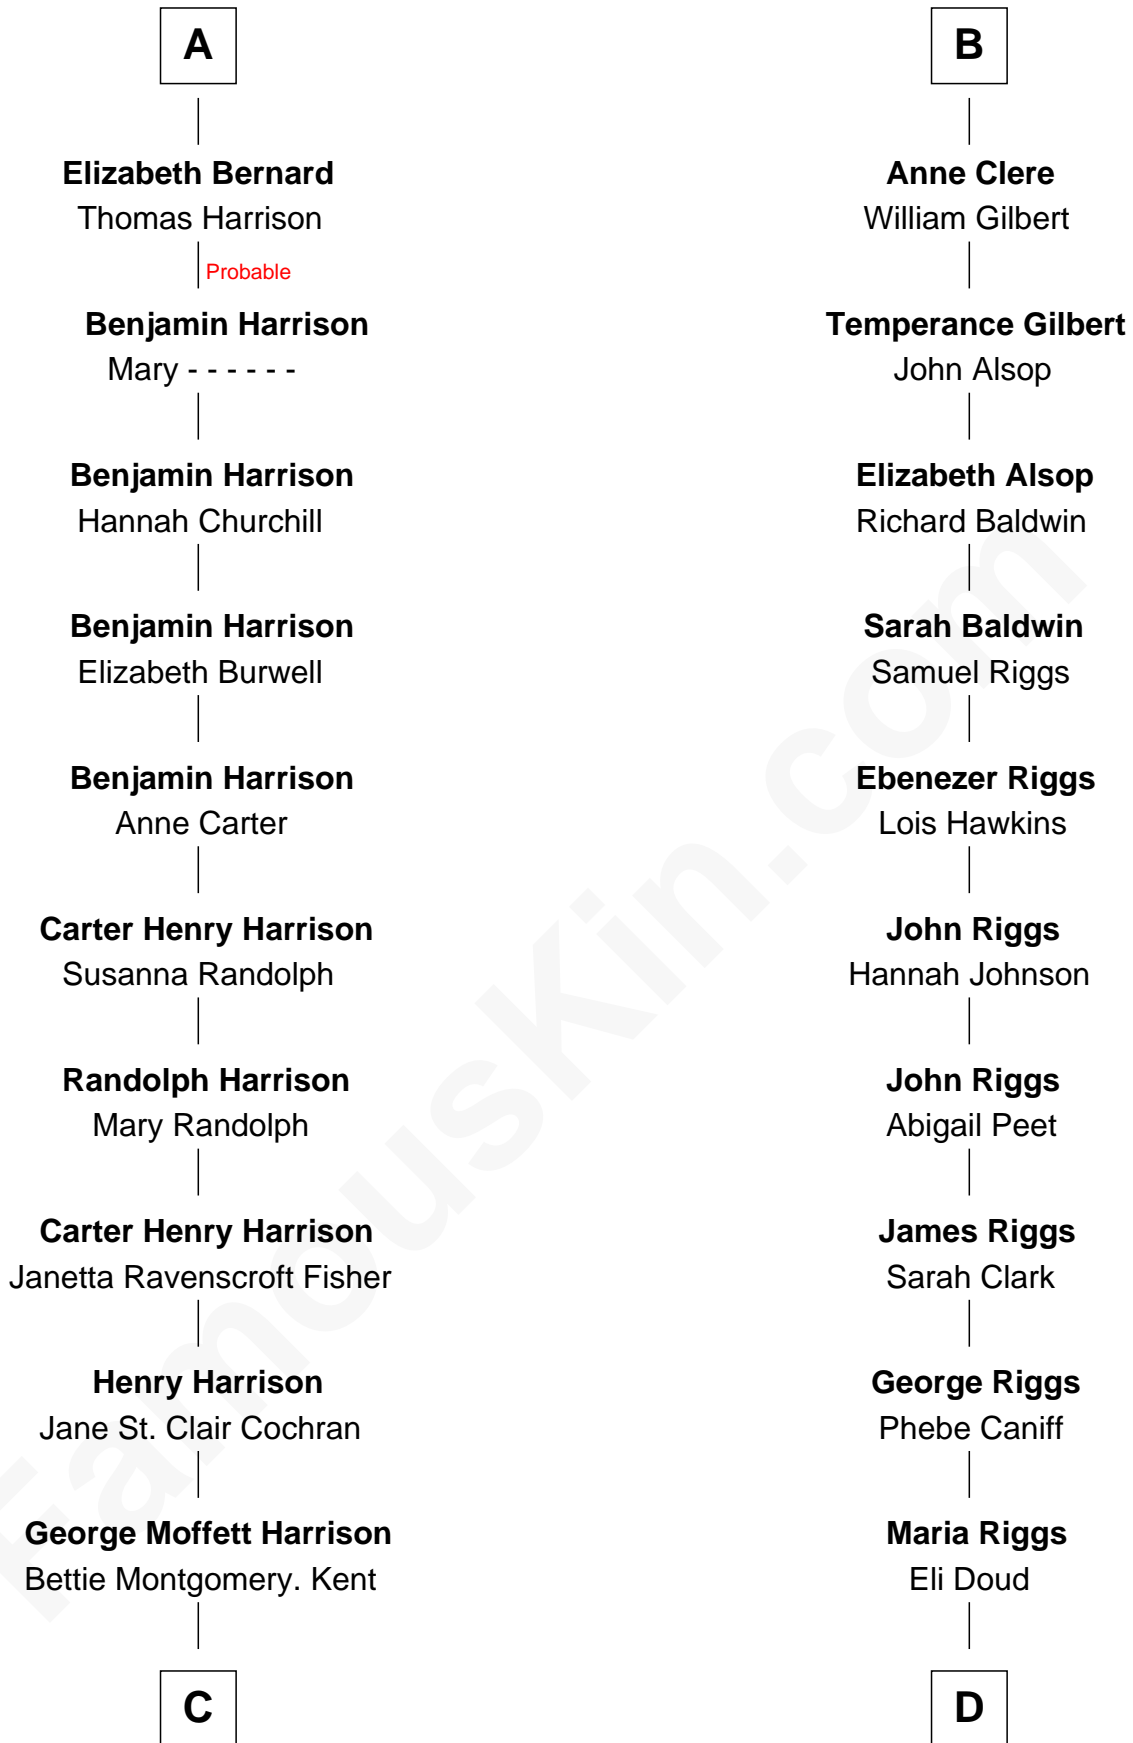

FamousKin.com Relationship Chart of

Edward Norton

Movie Actor

19th cousin 1 time removed of

Mamie (Doud) Eisenhower

First Lady of President Dwight Eisenhower

John de Welles

Maud de Roos

Margery de Welles

Stephen le Scrope

John le Scrope

Elizabeth Chaworth

Elizabeth le Scrope

Sir Henry le Scrope

Margaret Scrope

John Bernard

James Butler

James Butler

Joan Beauchamp

Sir Thomas Butler

Anne Hankeford

Margaret Butler

Sir William Boleyn

Alice Boleyn

Sir Robert Clere

Sir John Clere

Anne Tyrrell

Sir Edmund Clere

Frances Fulmerston

B

C

Joseph Kent Harrison
Cornelia Long Somerville