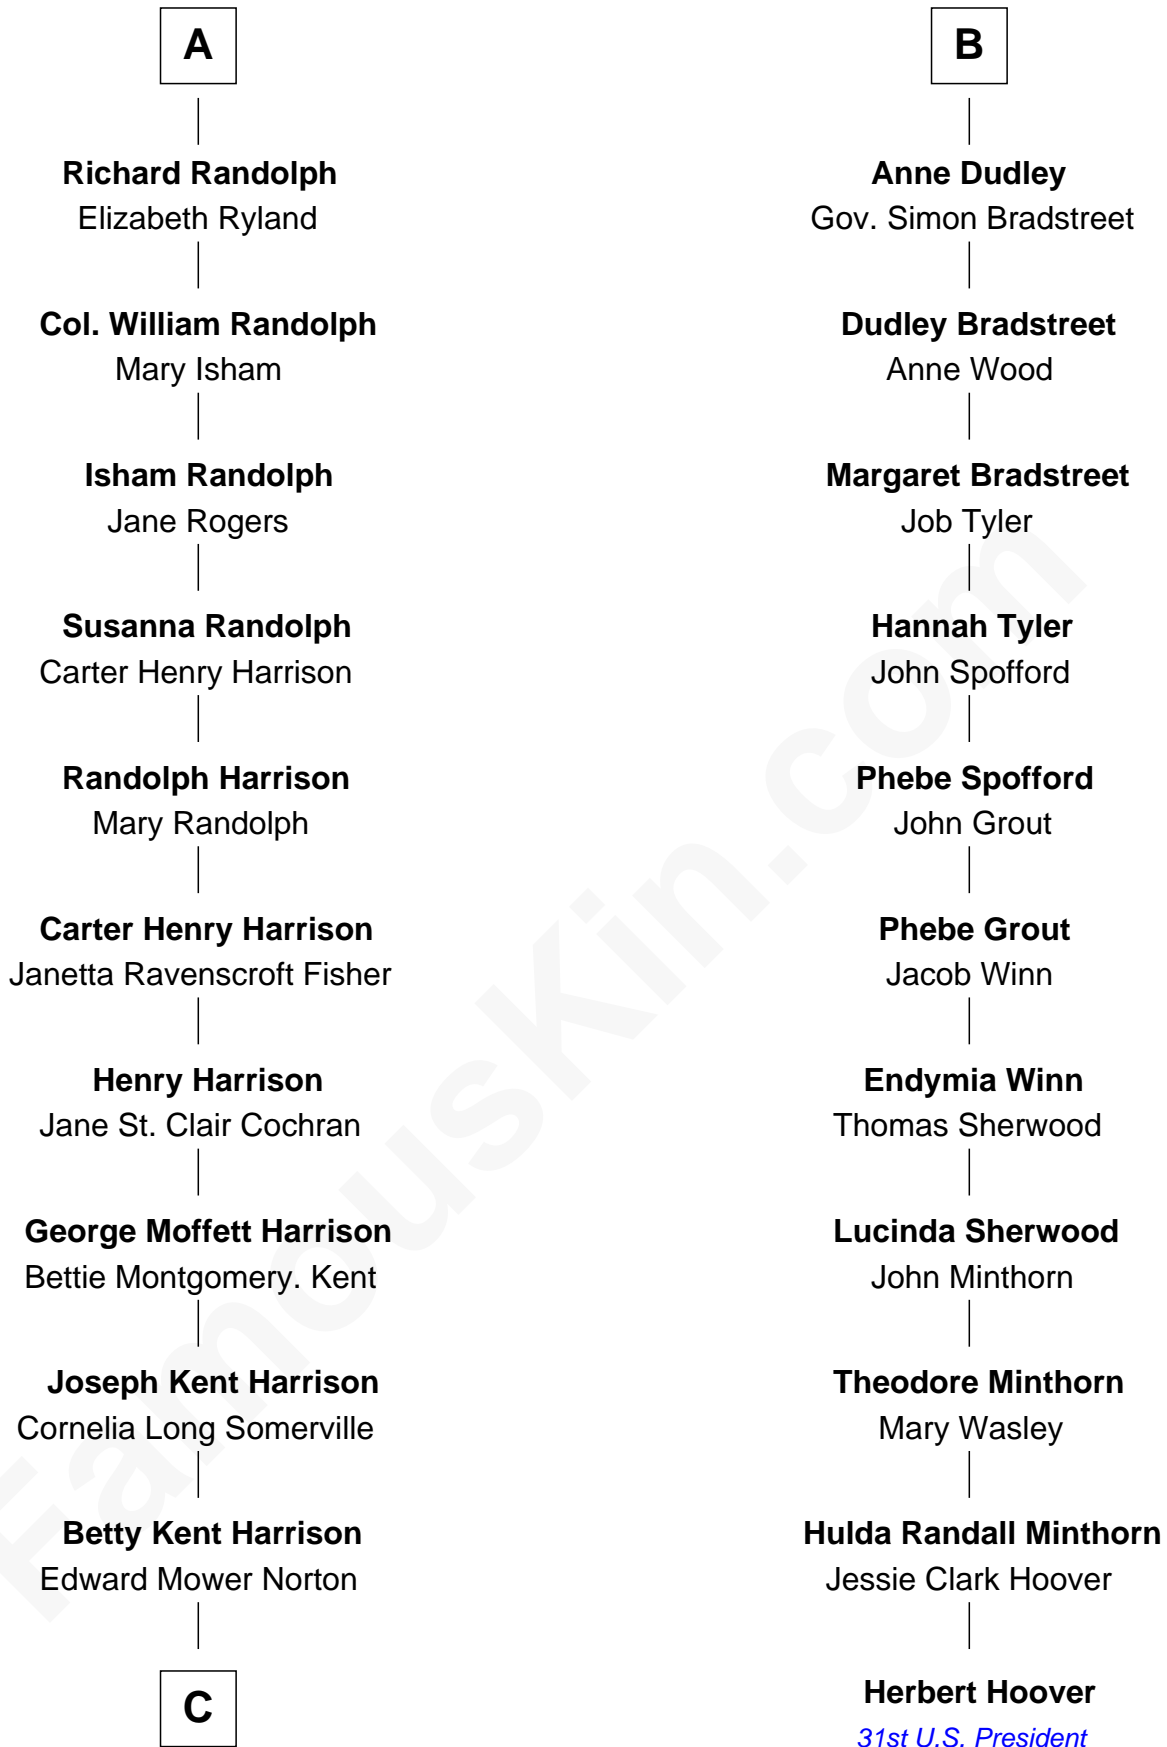

# FamousKin.com Relationship Chart of

**Edward Norton**

*Movie Actor*

17th cousin 1 time removed of

**Herbert Hoover**

*31st U.S. President*

**Sir Ralph Neville**

Joan Beaufort

**C**

**Edward Mower Norton**

Lydia Robinson Rouse

**Edward Norton**

*Movie Actor*

FamousKin.com