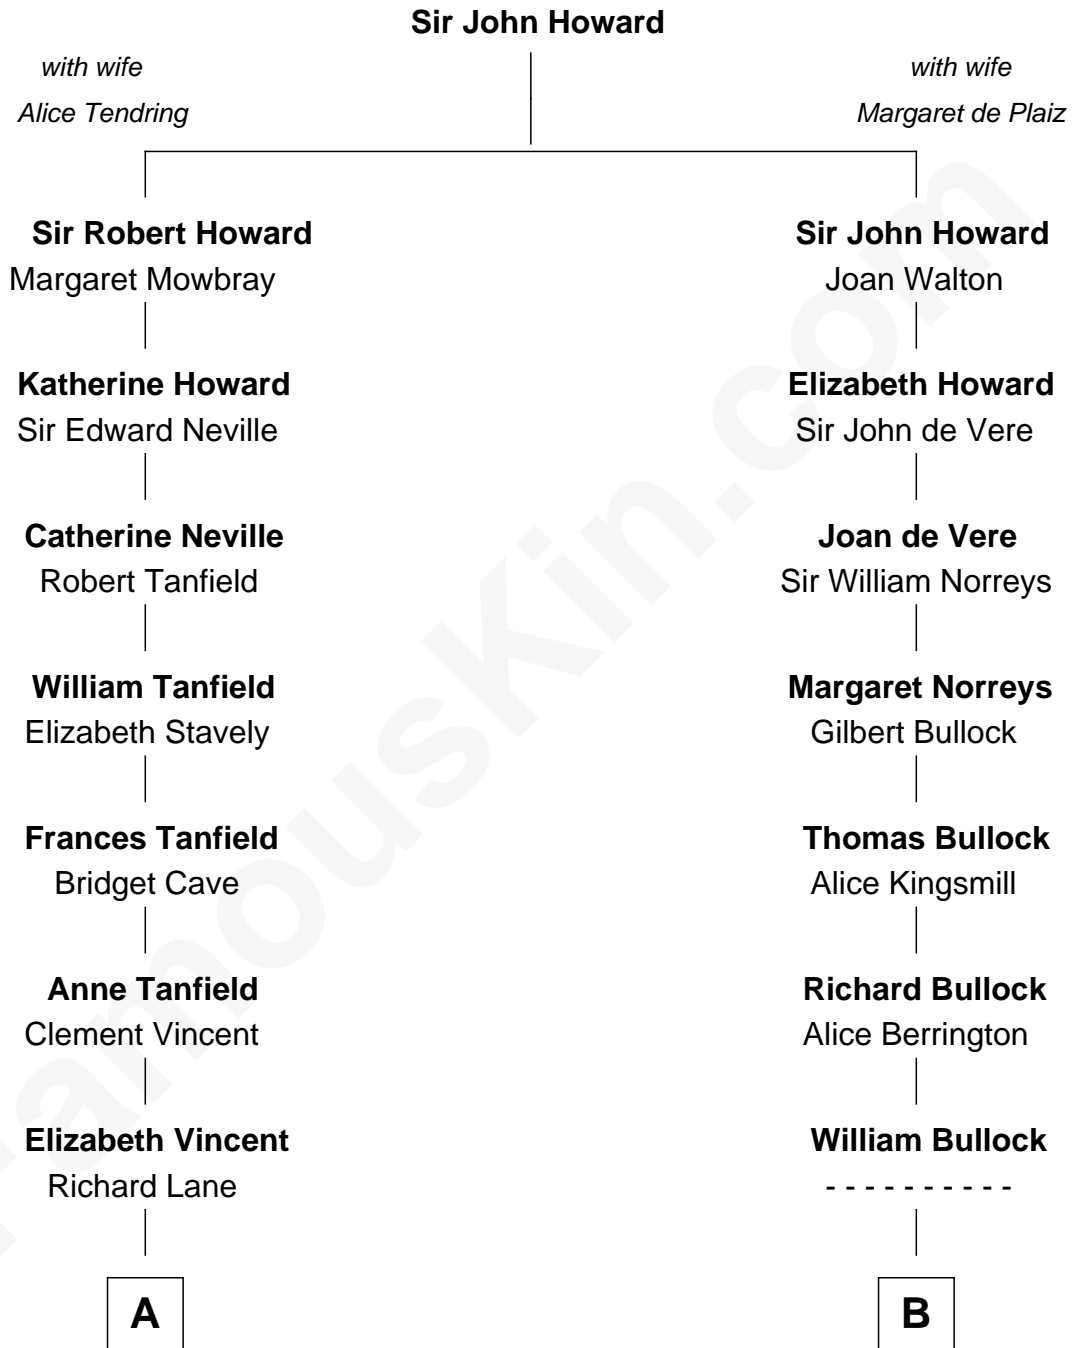

FamousKin.com
Relationship Chart of
Edward Norton
Movie Actor

17th cousin 2 times removed of
Lou (Henry) Hoover
First Lady of President Herbert Hoover

C

Betty Kent Harrison
Edward Mower Norton

Edward Mower Norton
Lydia Robinson Rouse