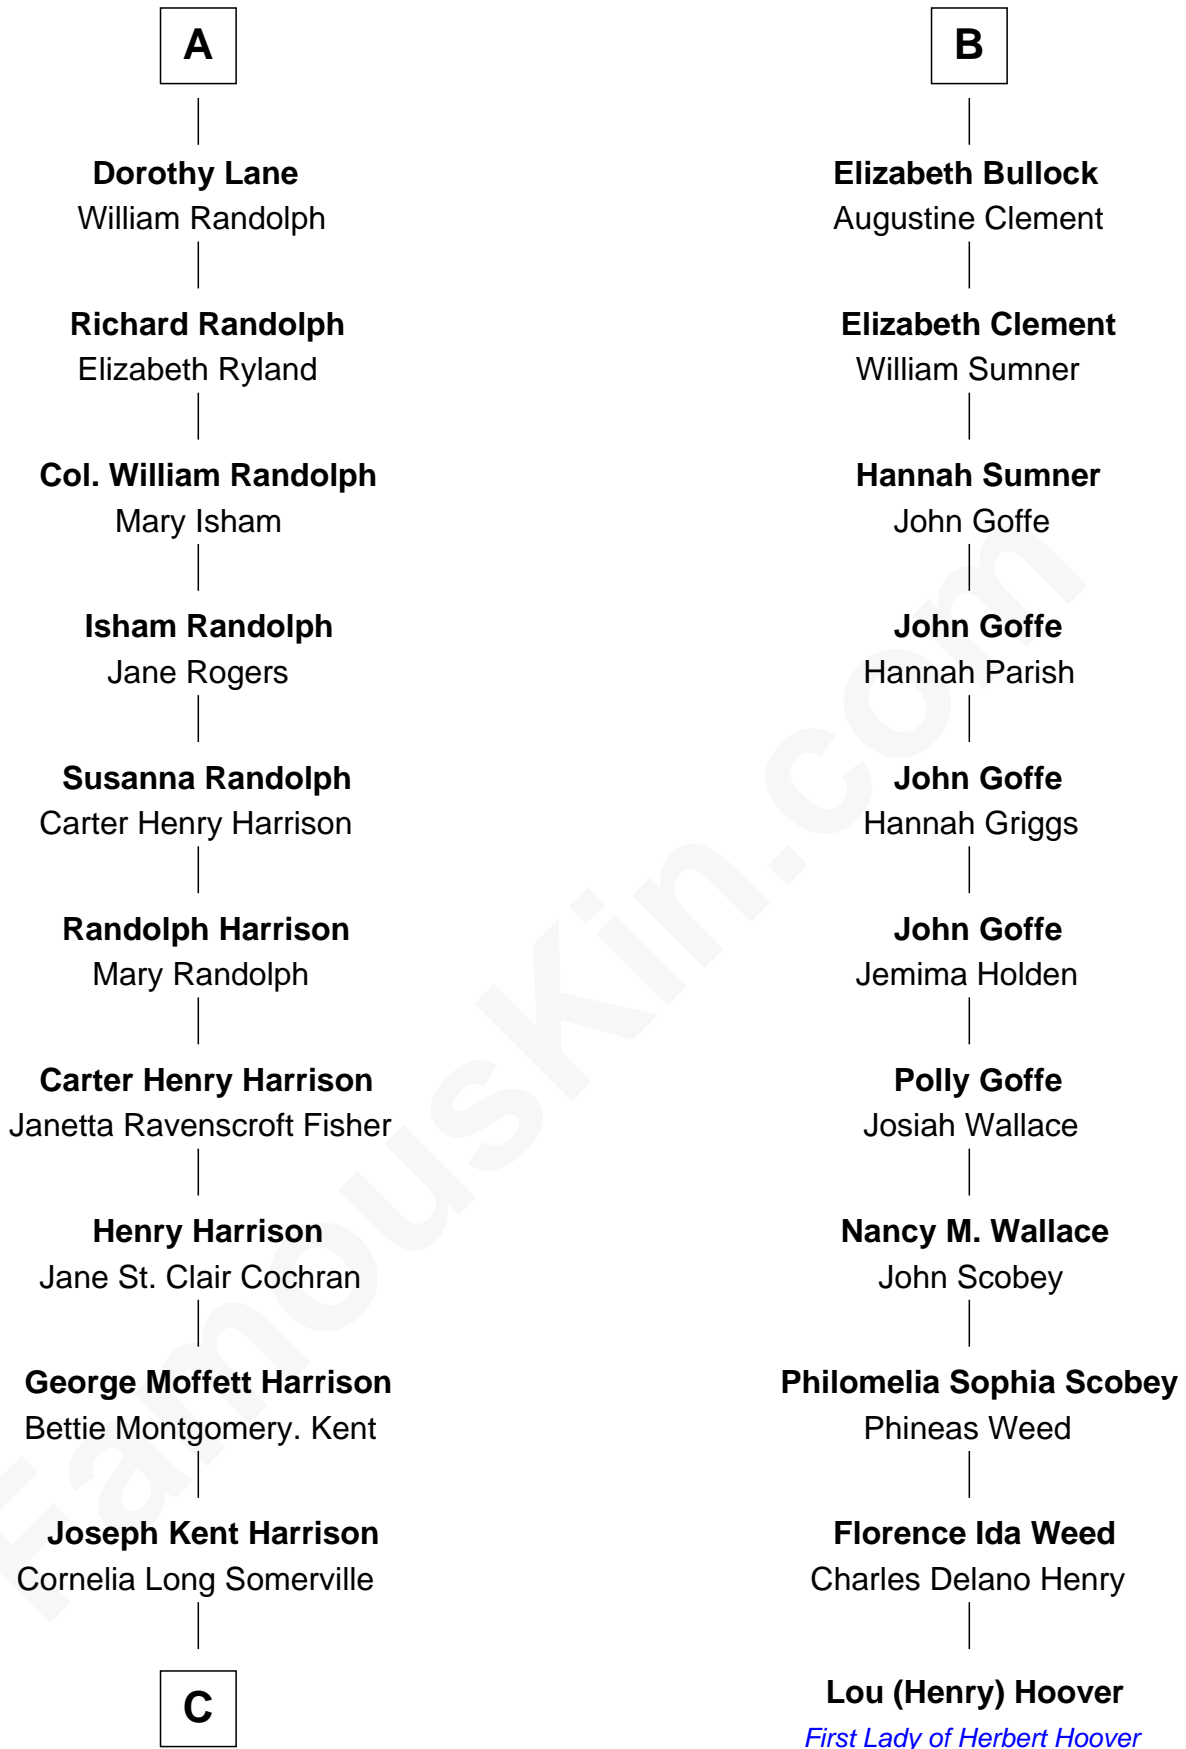

FamousKin.com
Relationship Chart of
Edward Norton
Movie Actor

17th cousin 2 times removed of
Lou (Henry) Hoover
First Lady of President Herbert Hoover

C

Betty Kent Harrison
Edward Mower Norton

Edward Mower Norton
Lydia Robinson Rouse

Edward Norton
Movie Actor

FamousKin.com