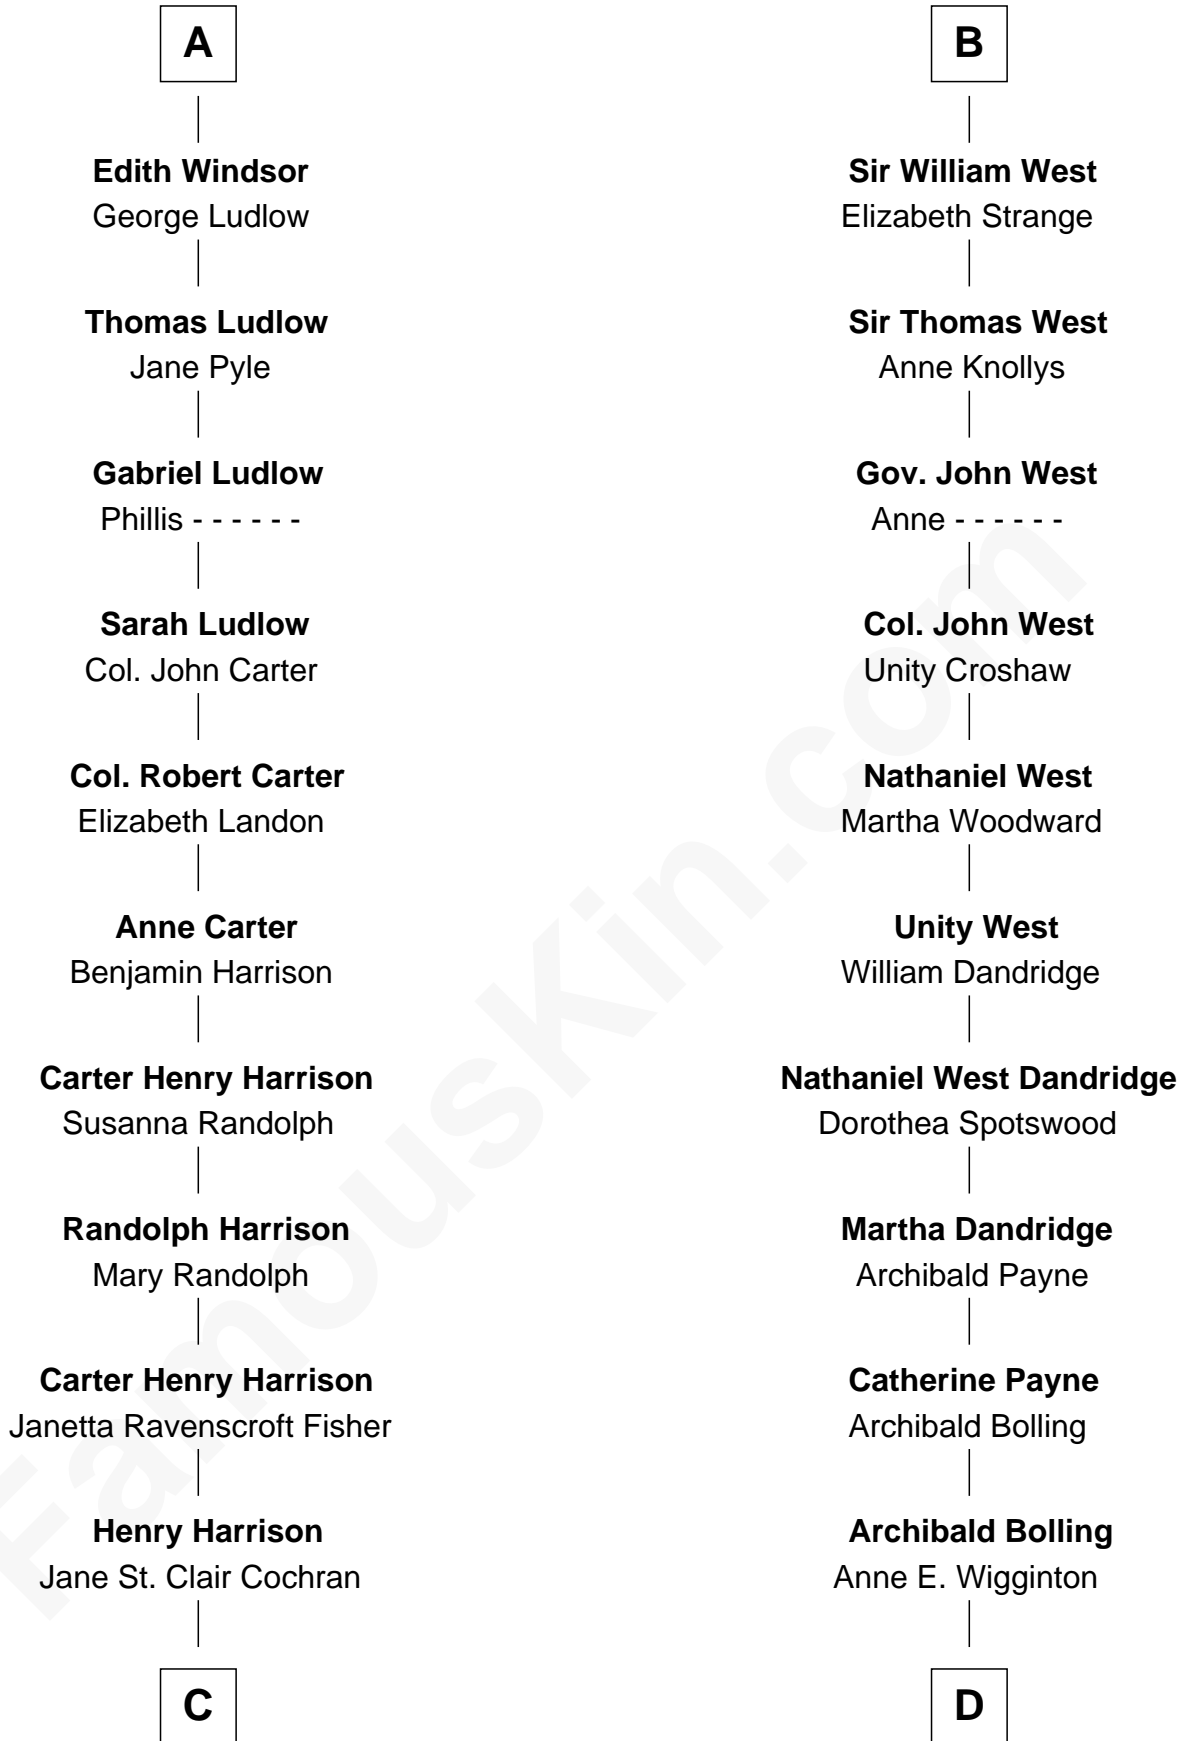

FamousKin.com Relationship Chart of

Edward Norton

Movie Actor

18th cousin 3 times removed of

Edith (Bolling) Wilson

First Lady of President Woodrow Wilson

Sir Hugh de Courtenay

Agnes de St. John

C

George Moffett Harrison
Bettie Montgomery. Kent

Joseph Kent Harrison
Cornelia Long Somerville

Betty Kent Harrison
Edward Mower Norton

Edward Mower Norton
Lydia Robinson Rouse

Edward Norton
Movie Actor

D

William Holcombe Bolling
Sarah Spiers White

Edith (Bolling) Wilson
First Lady of Woodrow Wilson