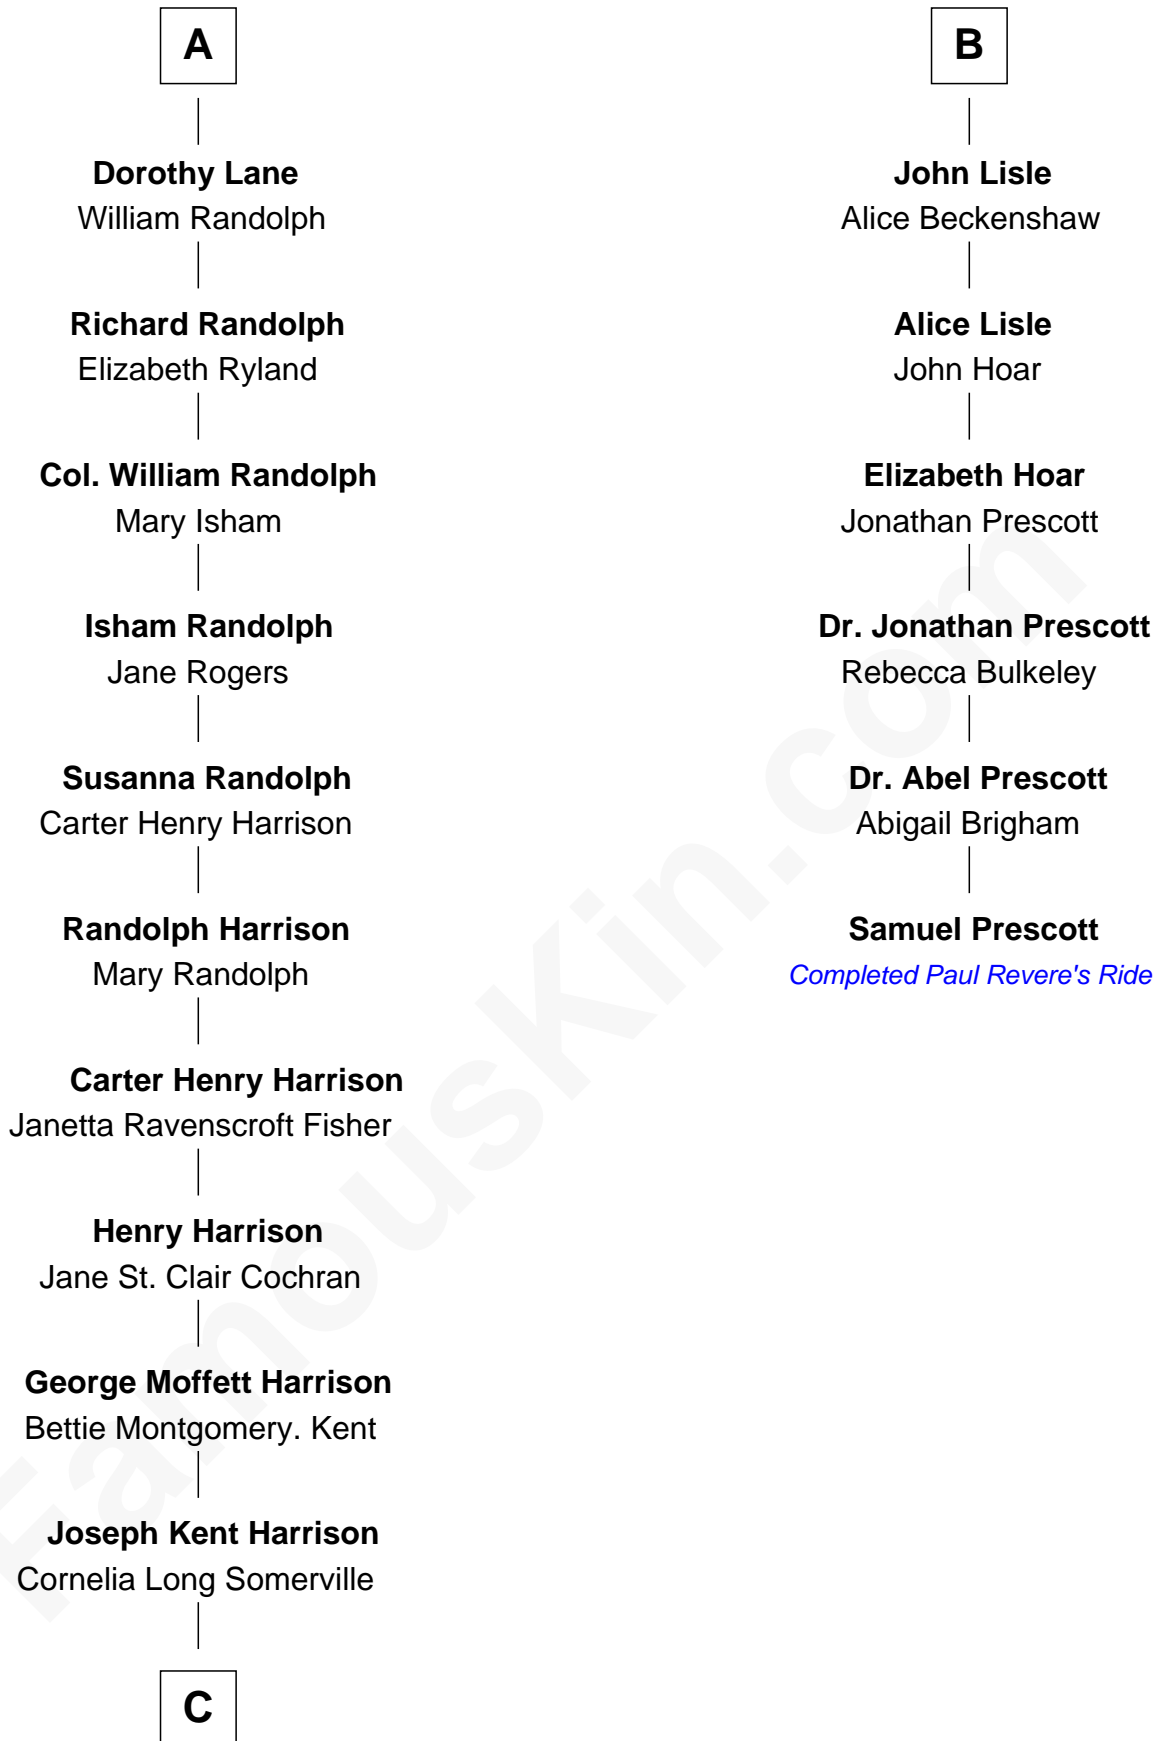

# FamousKin.com Relationship Chart of

**Edward Norton**

*Movie Actor*

12th cousin 7 times removed of

**Samuel Prescott**

*Completed Paul Revere's Midnight Ride*

**Sir Thomas Mowbray**

Elizabeth Fitzalan

**Margaret Mowbray**

Sir Robert Howard

**Katherine Howard**

Sir Edward Neville

**Catherine Neville**

Robert Tanfield

**William Tanfield**

Elizabeth Stavely

Sir James Berkeley

**Maurice Berkeley**

Isabel Mead

**Anne Berkeley**

Sir William Dennis

**Isabel Dennis**

Sir John Berkeley

**Sir Richard Berkeley**

Elizabeth Jermy

**Mary Berkeley**

Sir John Hungerford

**Bridget Hungerford**

Sir William Lisle

**B**

**C**

**Betty Kent Harrison**  
Edward Mower Norton