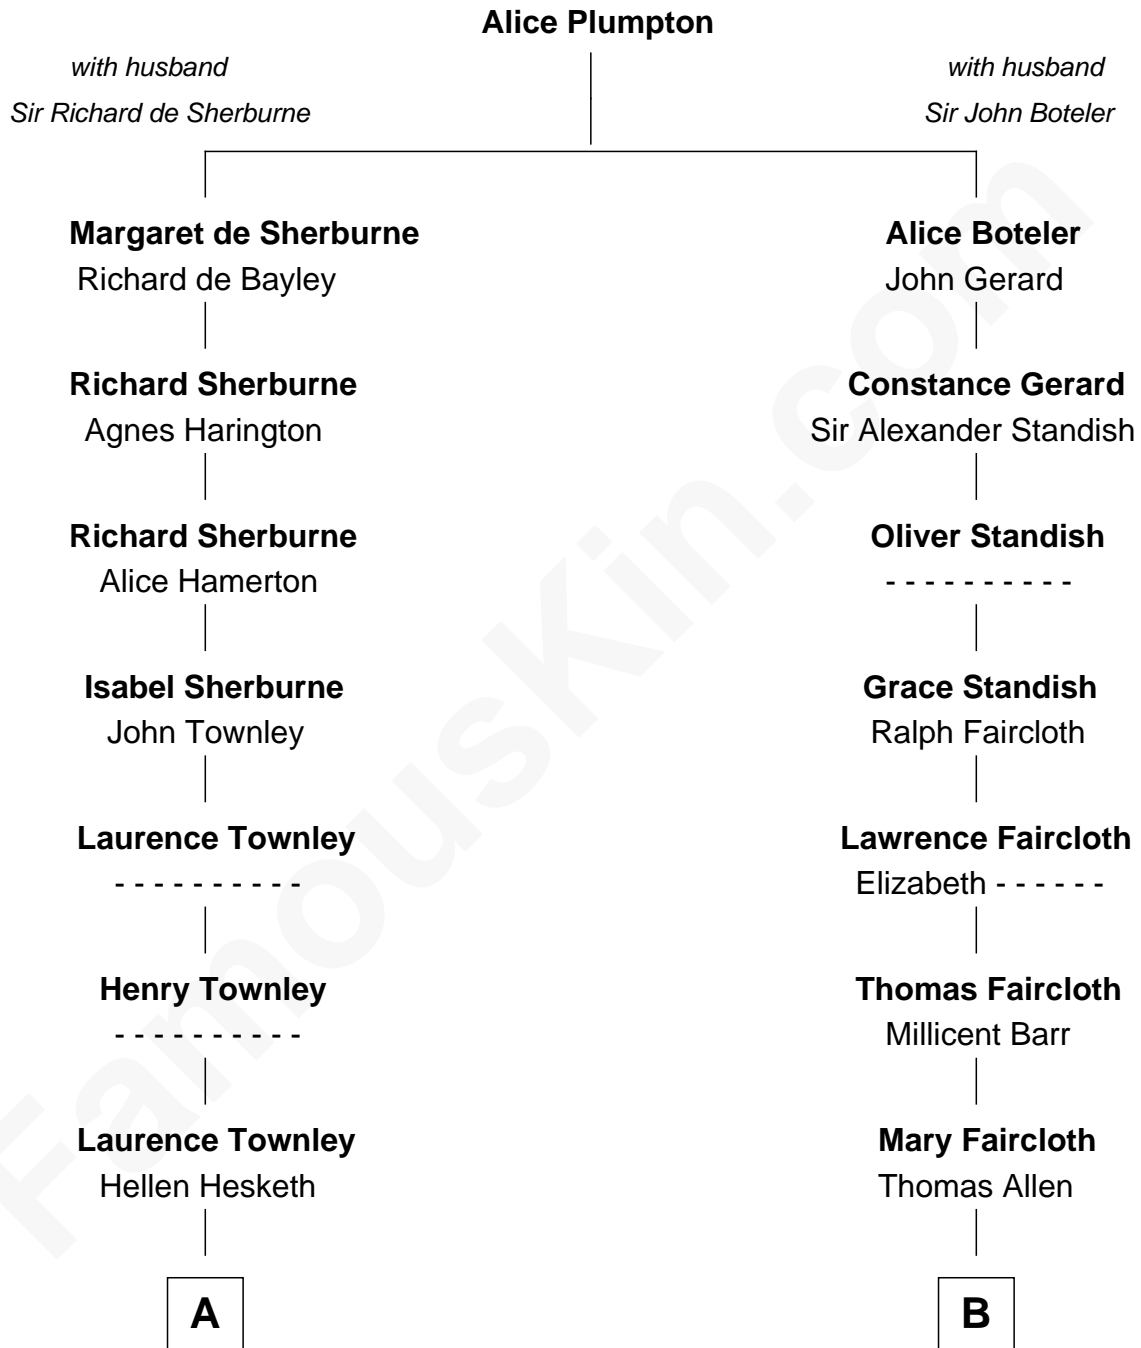

FamousKin.com

Relationship Chart of

Edward Norton

Movie Actor

12th cousin 9 times removed of

Samuel Prescott

Completed Paul Revere's Midnight Ride

C

—
Mary Mercer Long
Dr. Henry Wilson Somerville

—
Cornelia Long Somerville
Joseph Kent Harrison

—
Betty Kent Harrison
Edward Mower Norton

—
Edward Mower Norton
Lydia Robinson Rouse

—
Edward Norton
Movie Actor