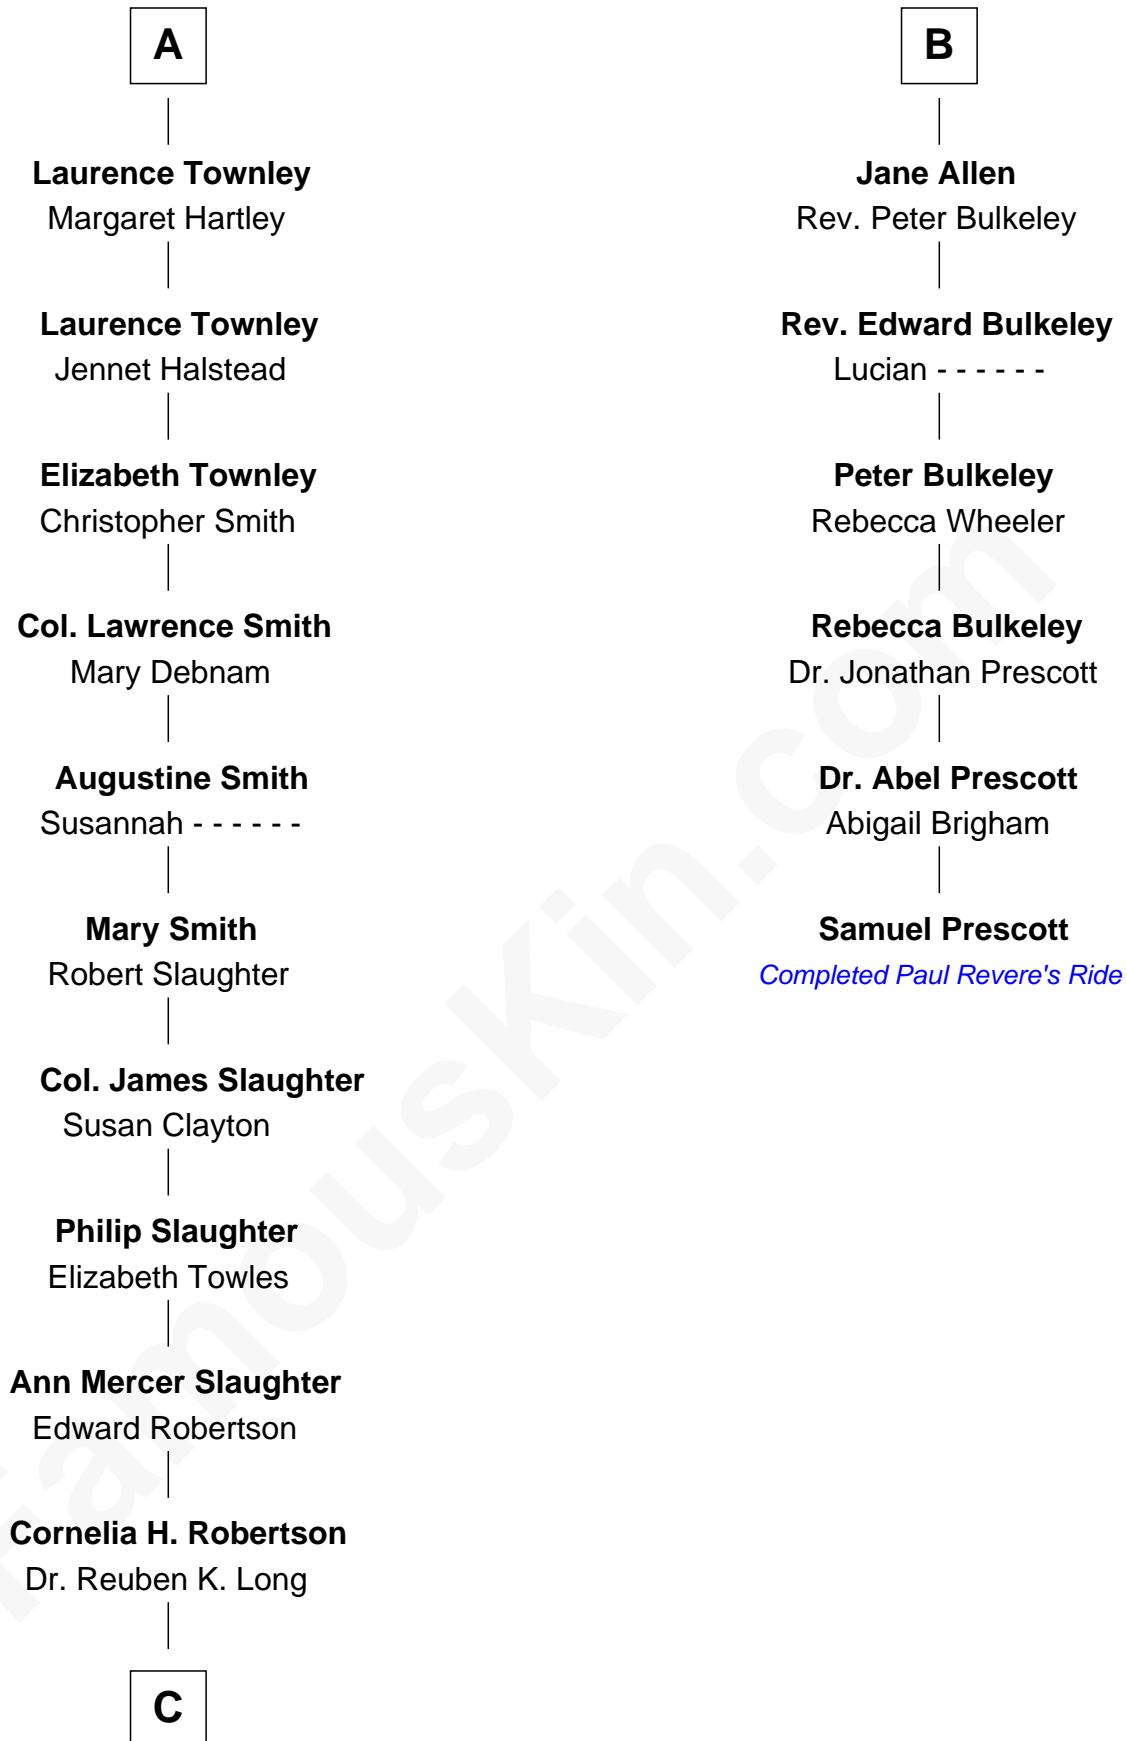

FamousKin.com

Relationship Chart of

Edward Norton

Movie Actor

12th cousin 9 times removed of

Samuel Prescott

Completed Paul Revere's Midnight Ride

C

—
Mary Mercer Long
Dr. Henry Wilson Somerville

—
Cornelia Long Somerville
Joseph Kent Harrison

—
Betty Kent Harrison
Edward Mower Norton

—
Edward Mower Norton
Lydia Robinson Rouse

—
Edward Norton
Movie Actor