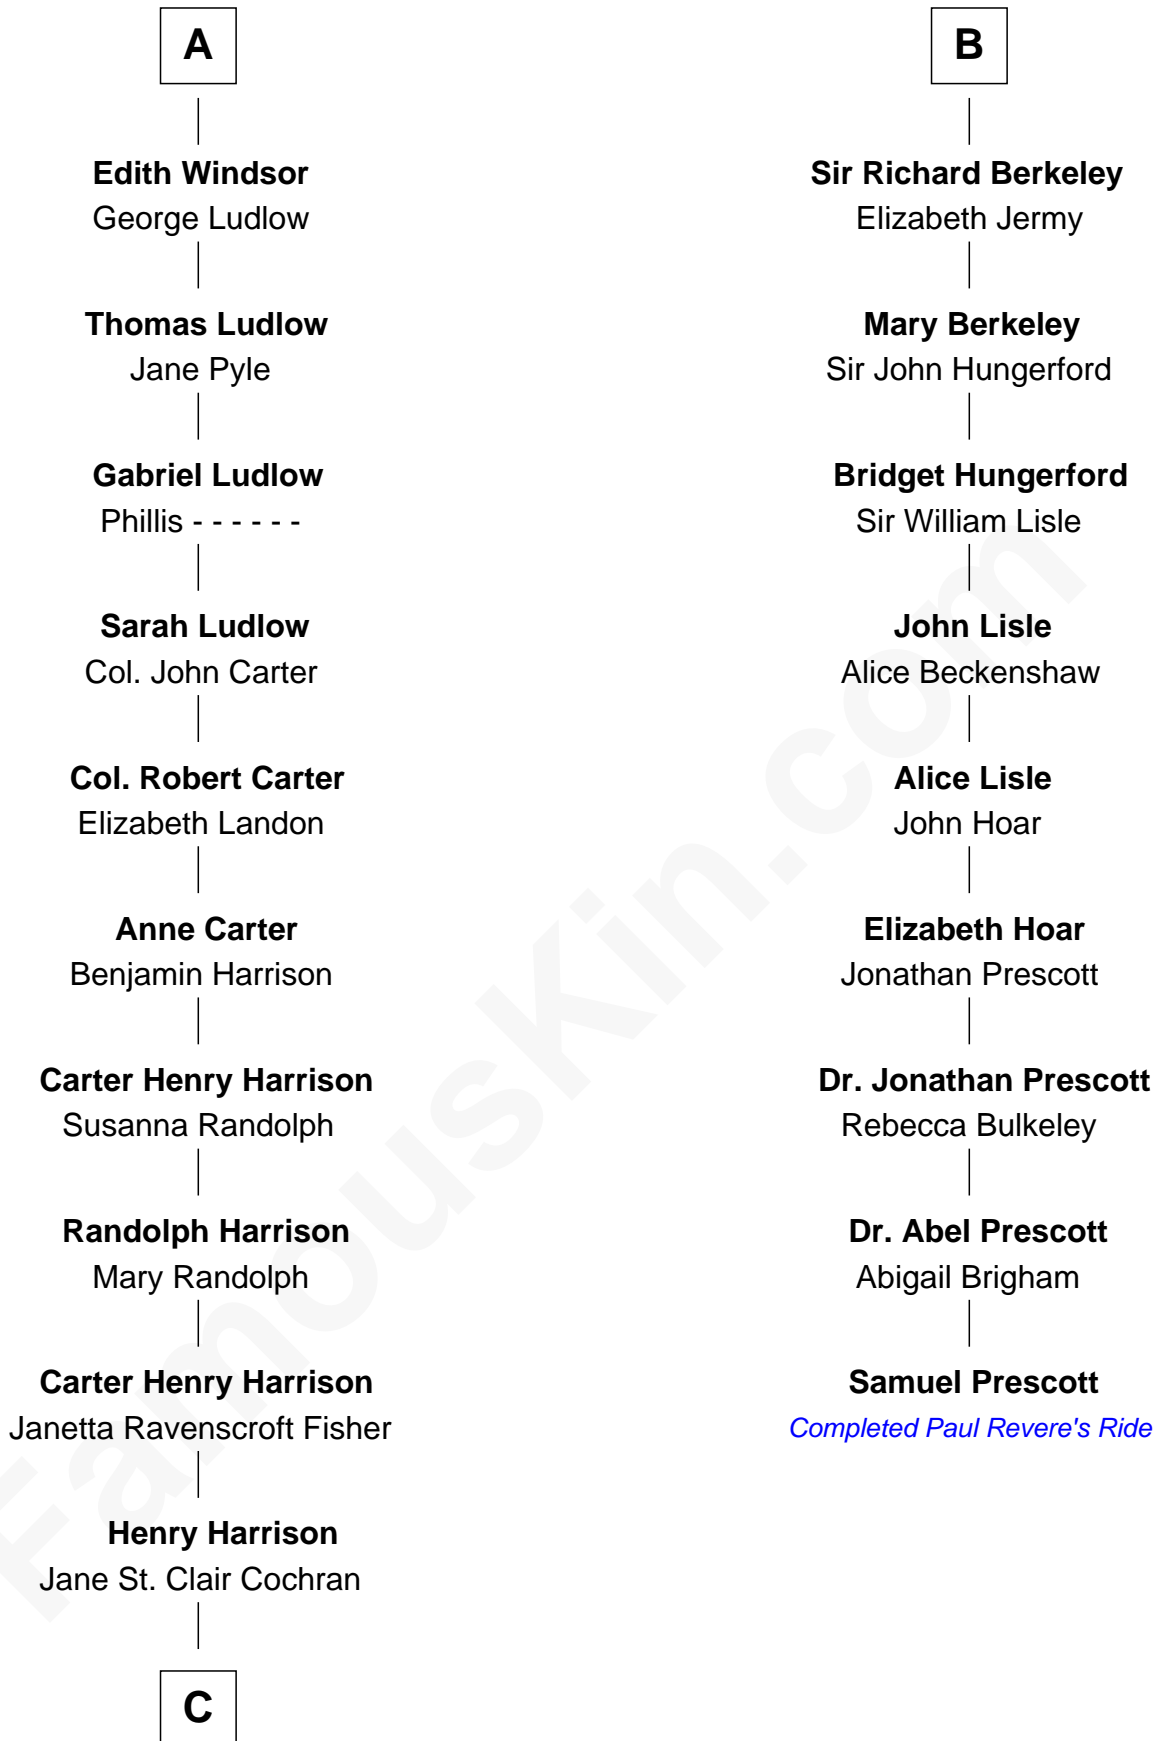

FamousKin.com Relationship Chart of

Edward Norton

Movie Actor

15th cousin 6 times removed of

Samuel Prescott

Completed Paul Revere's Midnight Ride

Humphrey de Bohun

Elizabeth Plantagenet

C

George Moffett Harrison

Bettie Montgomery Kent

Joseph Kent Harrison

Cornelia Long Somerville

Betty Kent Harrison

Edward Mower Norton

Edward Mower Norton

Lydia Robinson Rouse

Edward Norton

Movie Actor