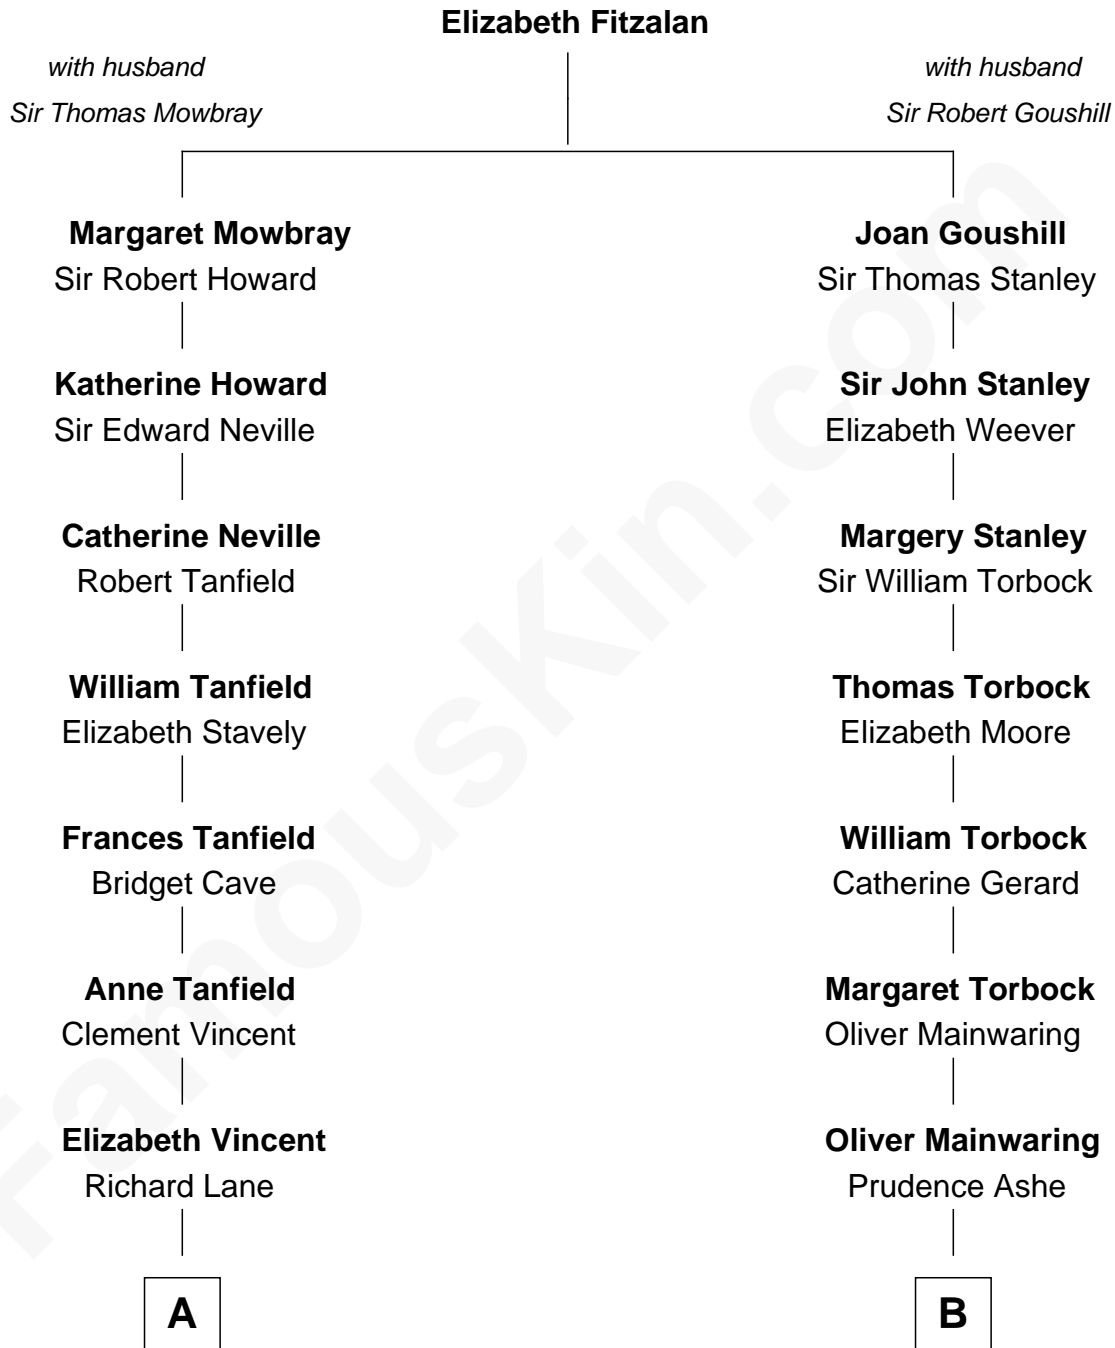

FamousKin.com Relationship Chart of

Edward Norton

Movie Actor

15th cousin 4 times removed of

Juliette Gordon Low

Founder of the Girl Scouts

C

Betty Kent Harrison
Edward Mower Norton

Edward Mower Norton
Lydia Robinson Rouse

Edward Norton
Movie Actor

FamousKin.com