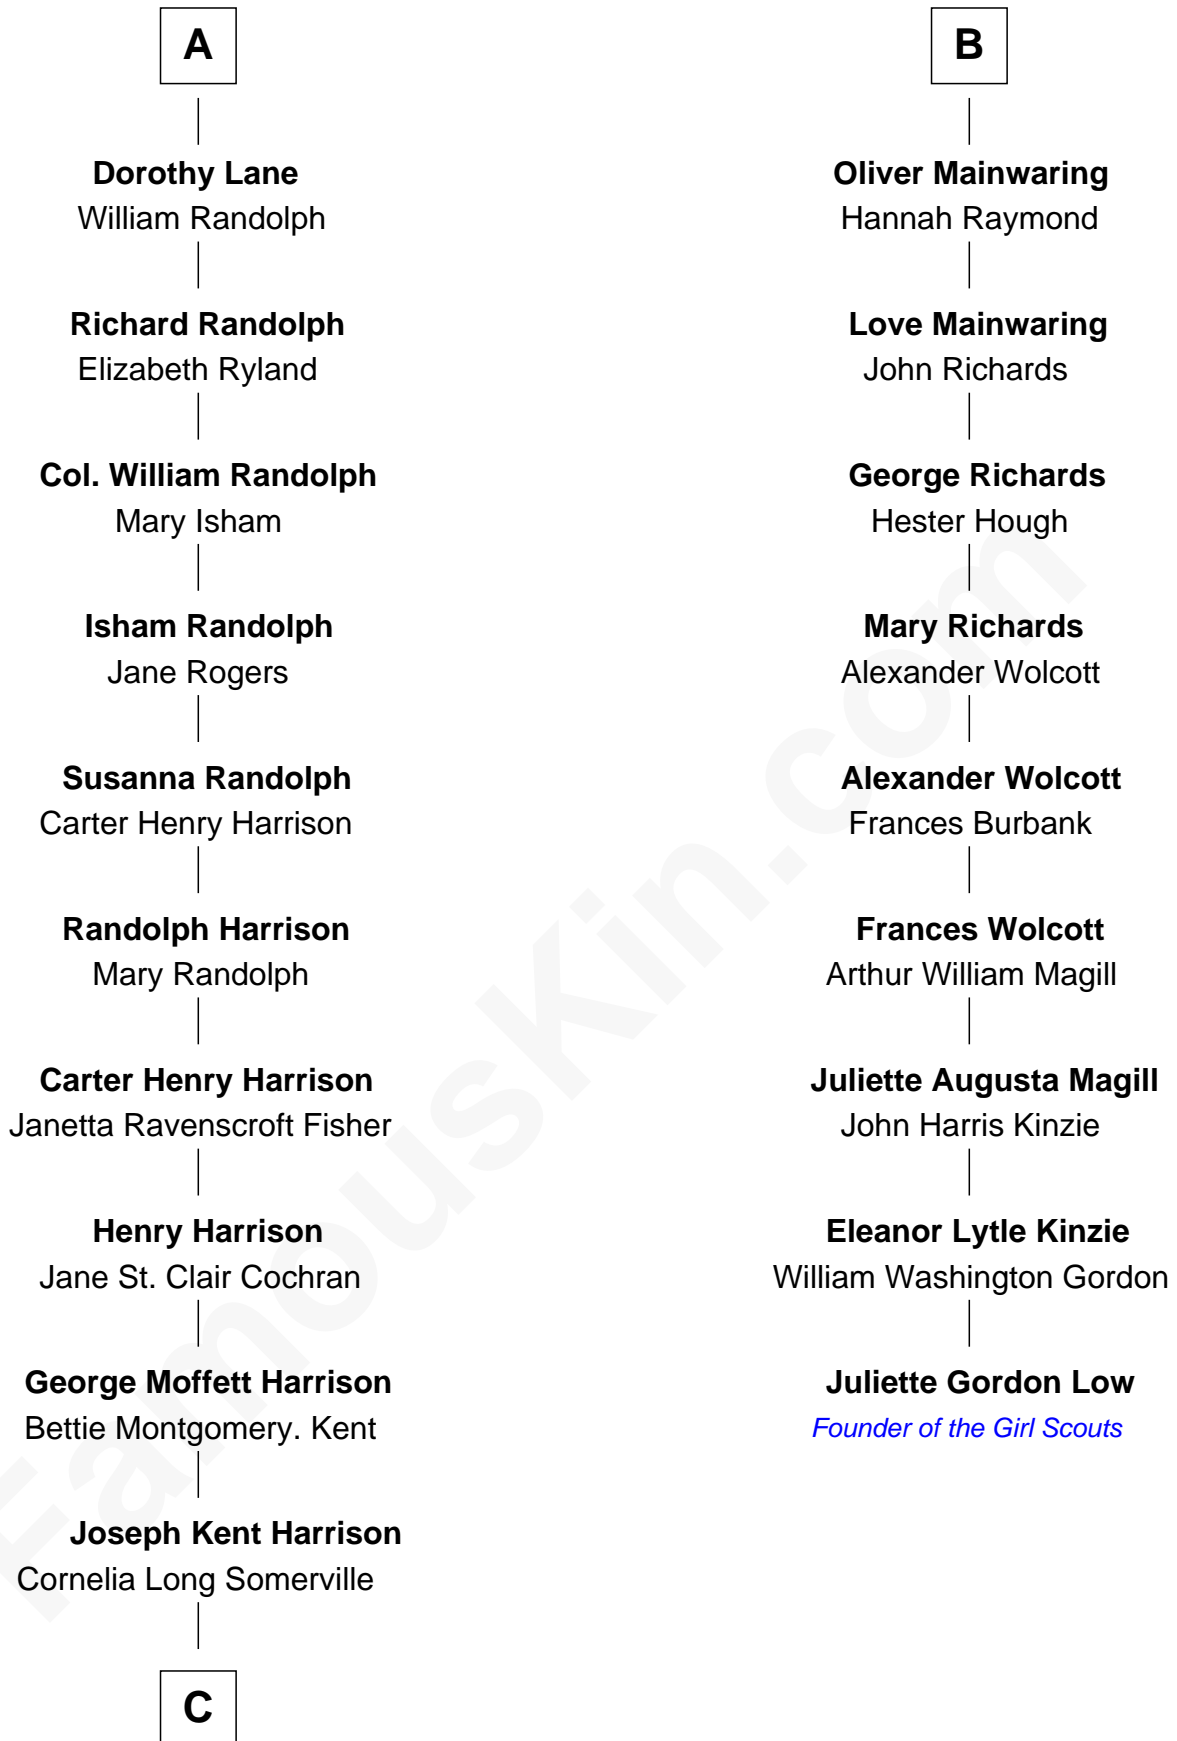

FamousKin.com Relationship Chart of

Edward Norton

Movie Actor

15th cousin 4 times removed of

Juliette Gordon Low

Founder of the Girl Scouts

C

Betty Kent Harrison
Edward Mower Norton

Edward Mower Norton
Lydia Robinson Rouse

Edward Norton
Movie Actor

FamousKin.com