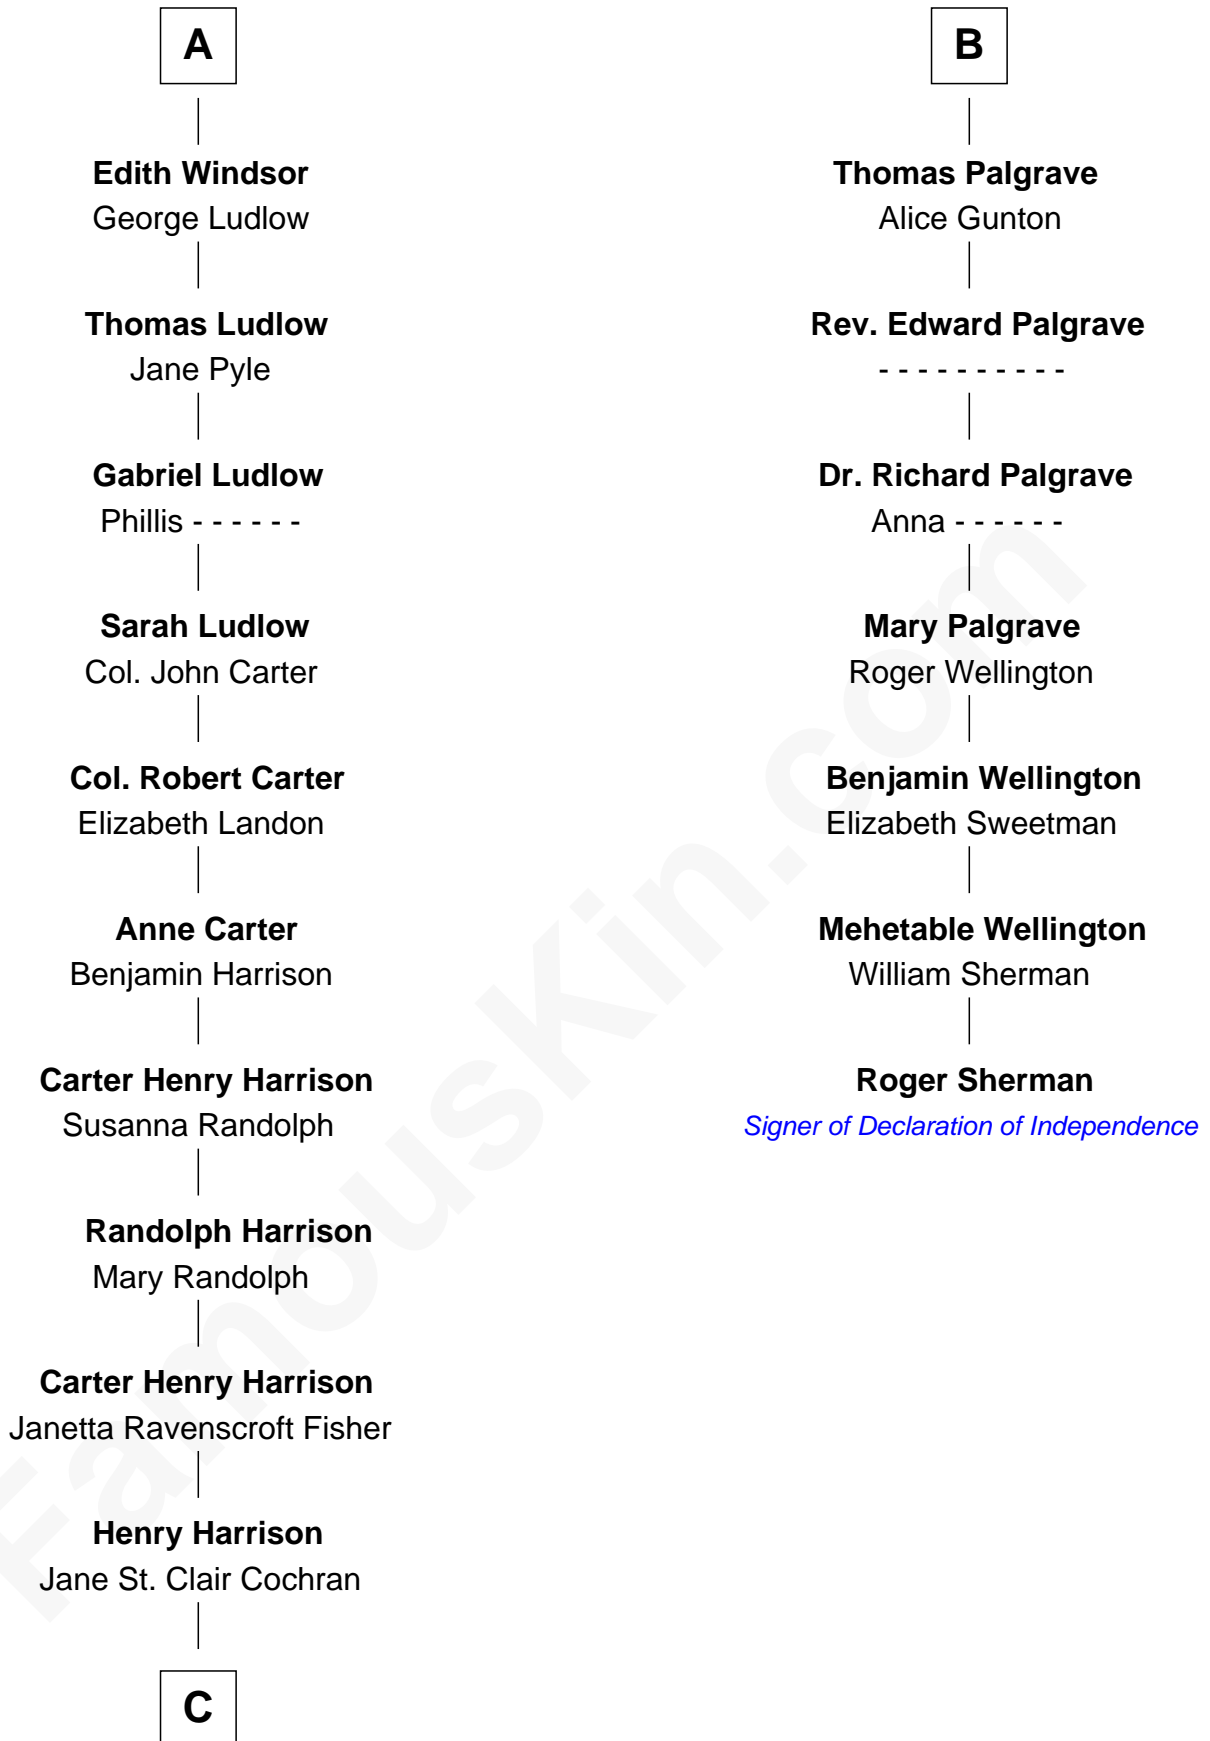

FamousKin.com Relationship Chart of

Edward Norton

Movie Actor

13th cousin 8 times removed of

Roger Sherman

Signer of the Declaration of Independence

Humphrey de Bohun

Elizabeth Plantagenet

C

George Moffett Harrison

Bettie Montgomery. Kent

Joseph Kent Harrison

Cornelia Long Somerville

Betty Kent Harrison

Edward Mower Norton

Edward Mower Norton

Lydia Robinson Rouse

Edward Norton

Movie Actor