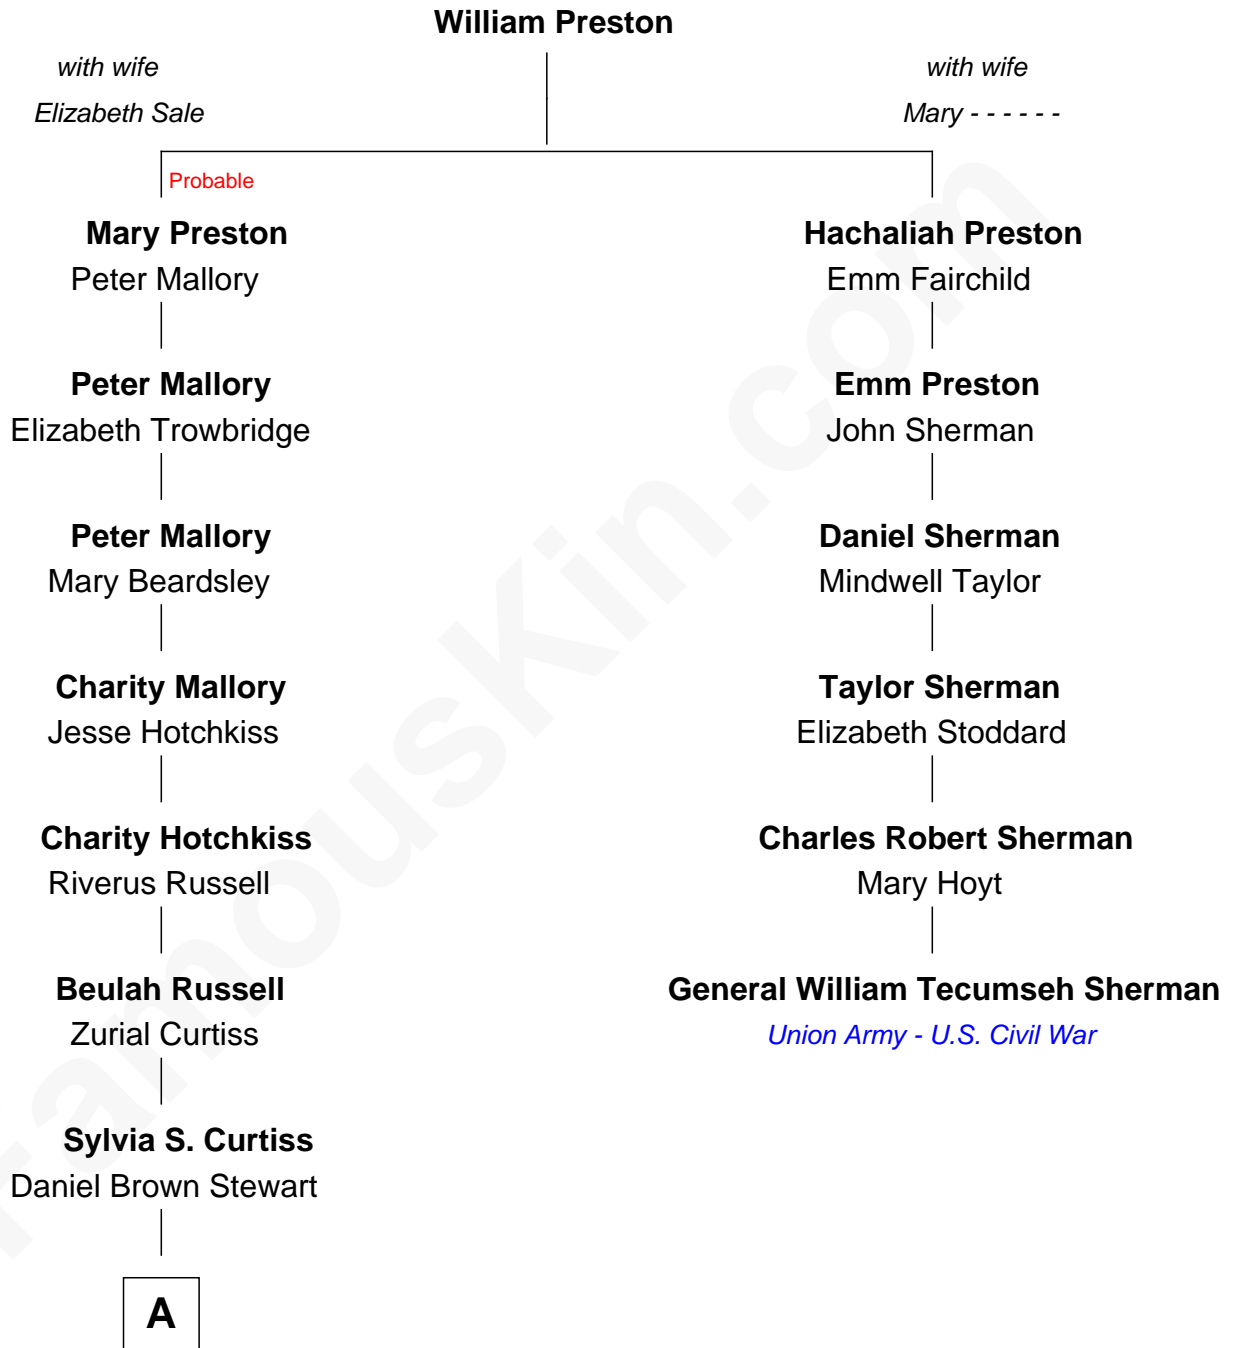

**FamousKin.com**  
**Relationship Chart of**  
**Edward Norton**  
*Movie Actor*

5th cousin 6 times removed of

**General William Tecumseh Sherman**  
*Union Army - U.S. Civil War*

**A**

—  
**Cora Anna Stewart**

Franklin S. Baals

—  
**Alice C. Baals**

Edward Mower Norton

—  
**Edward Mower Norton**

Betty Kent Harrison

—  
**Edward Mower Norton**

Lydia Robinson Rouse

—  
**Edward Norton**

*Movie Actor*